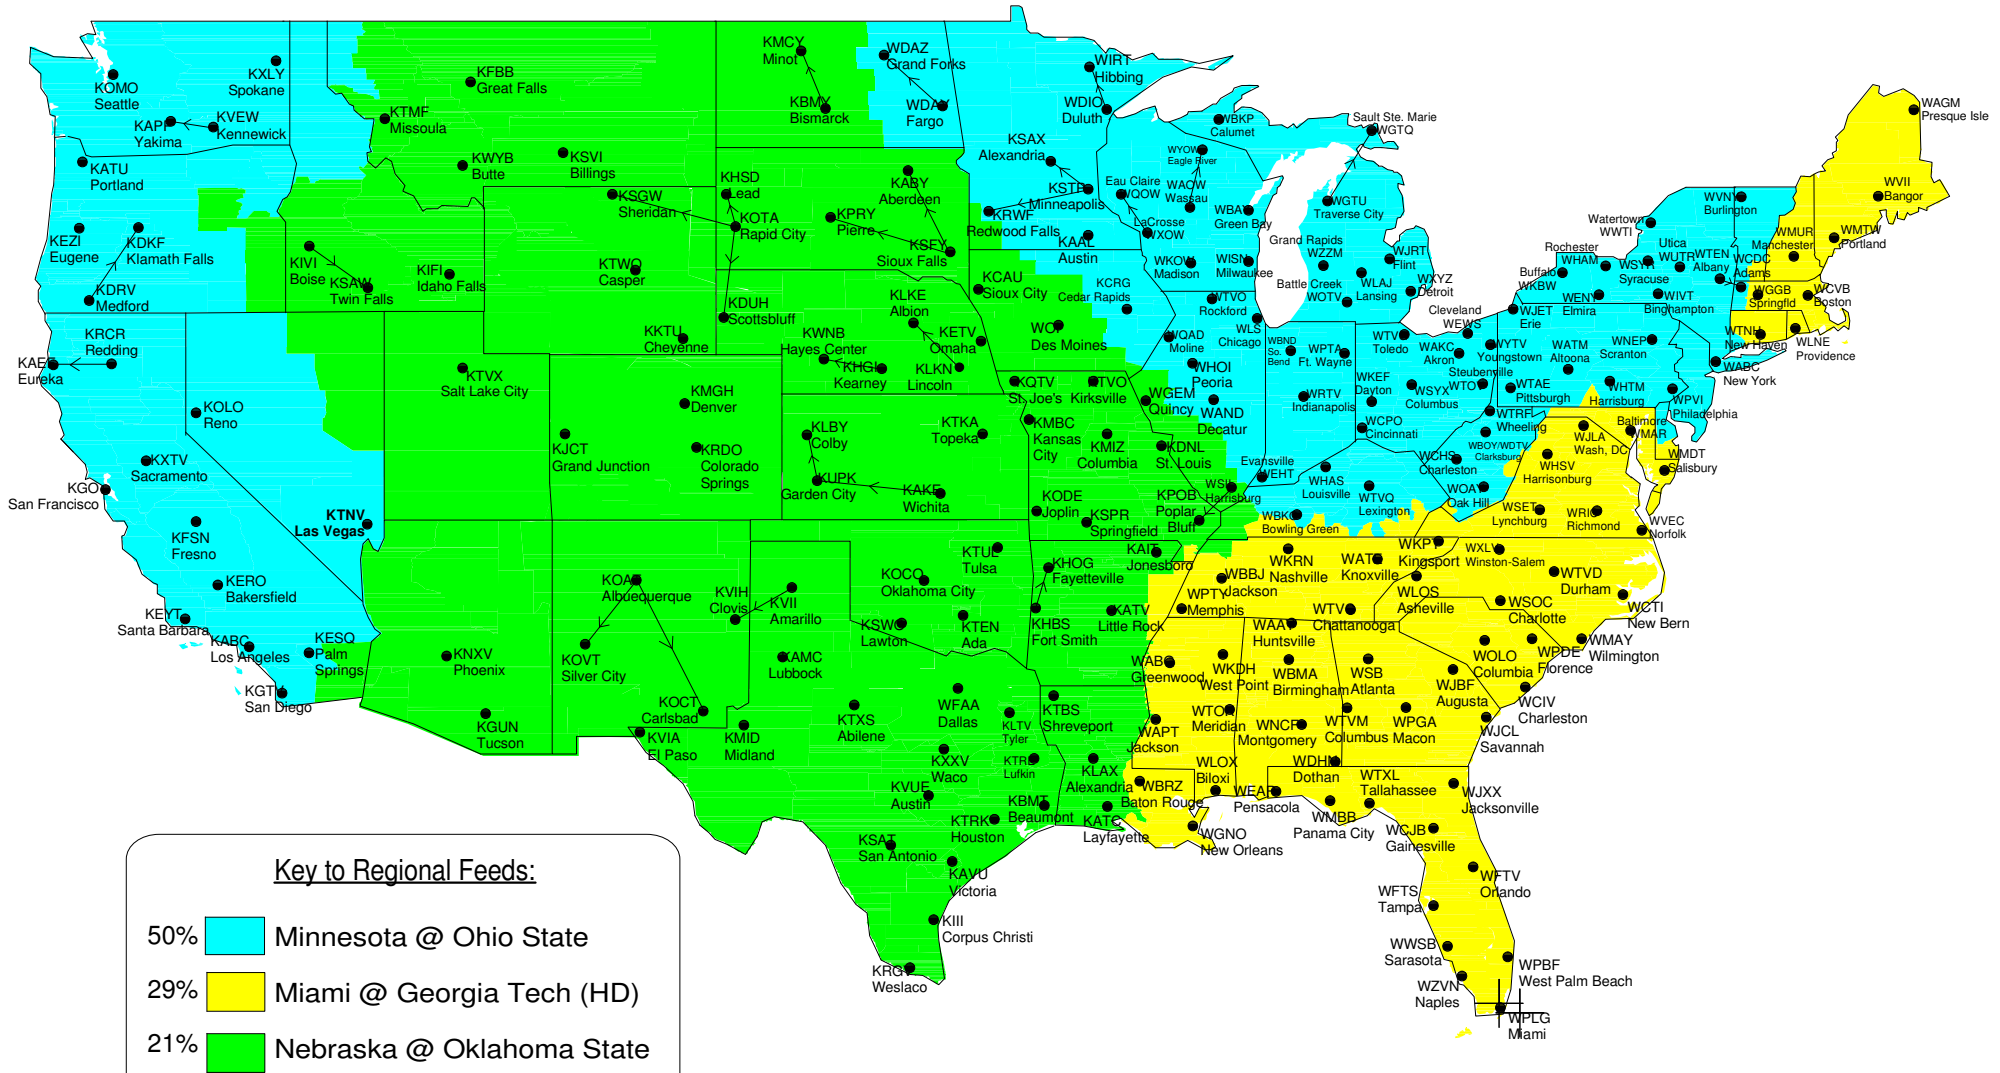

College Football Presented by Best Buy

Saturday, October 28, 2006 3:30 PM - 7:30PM ET (12:30 PM - 4:00 PM PT)

Note: Alaska & Hawaii will receive Minnesota @ Ohio State