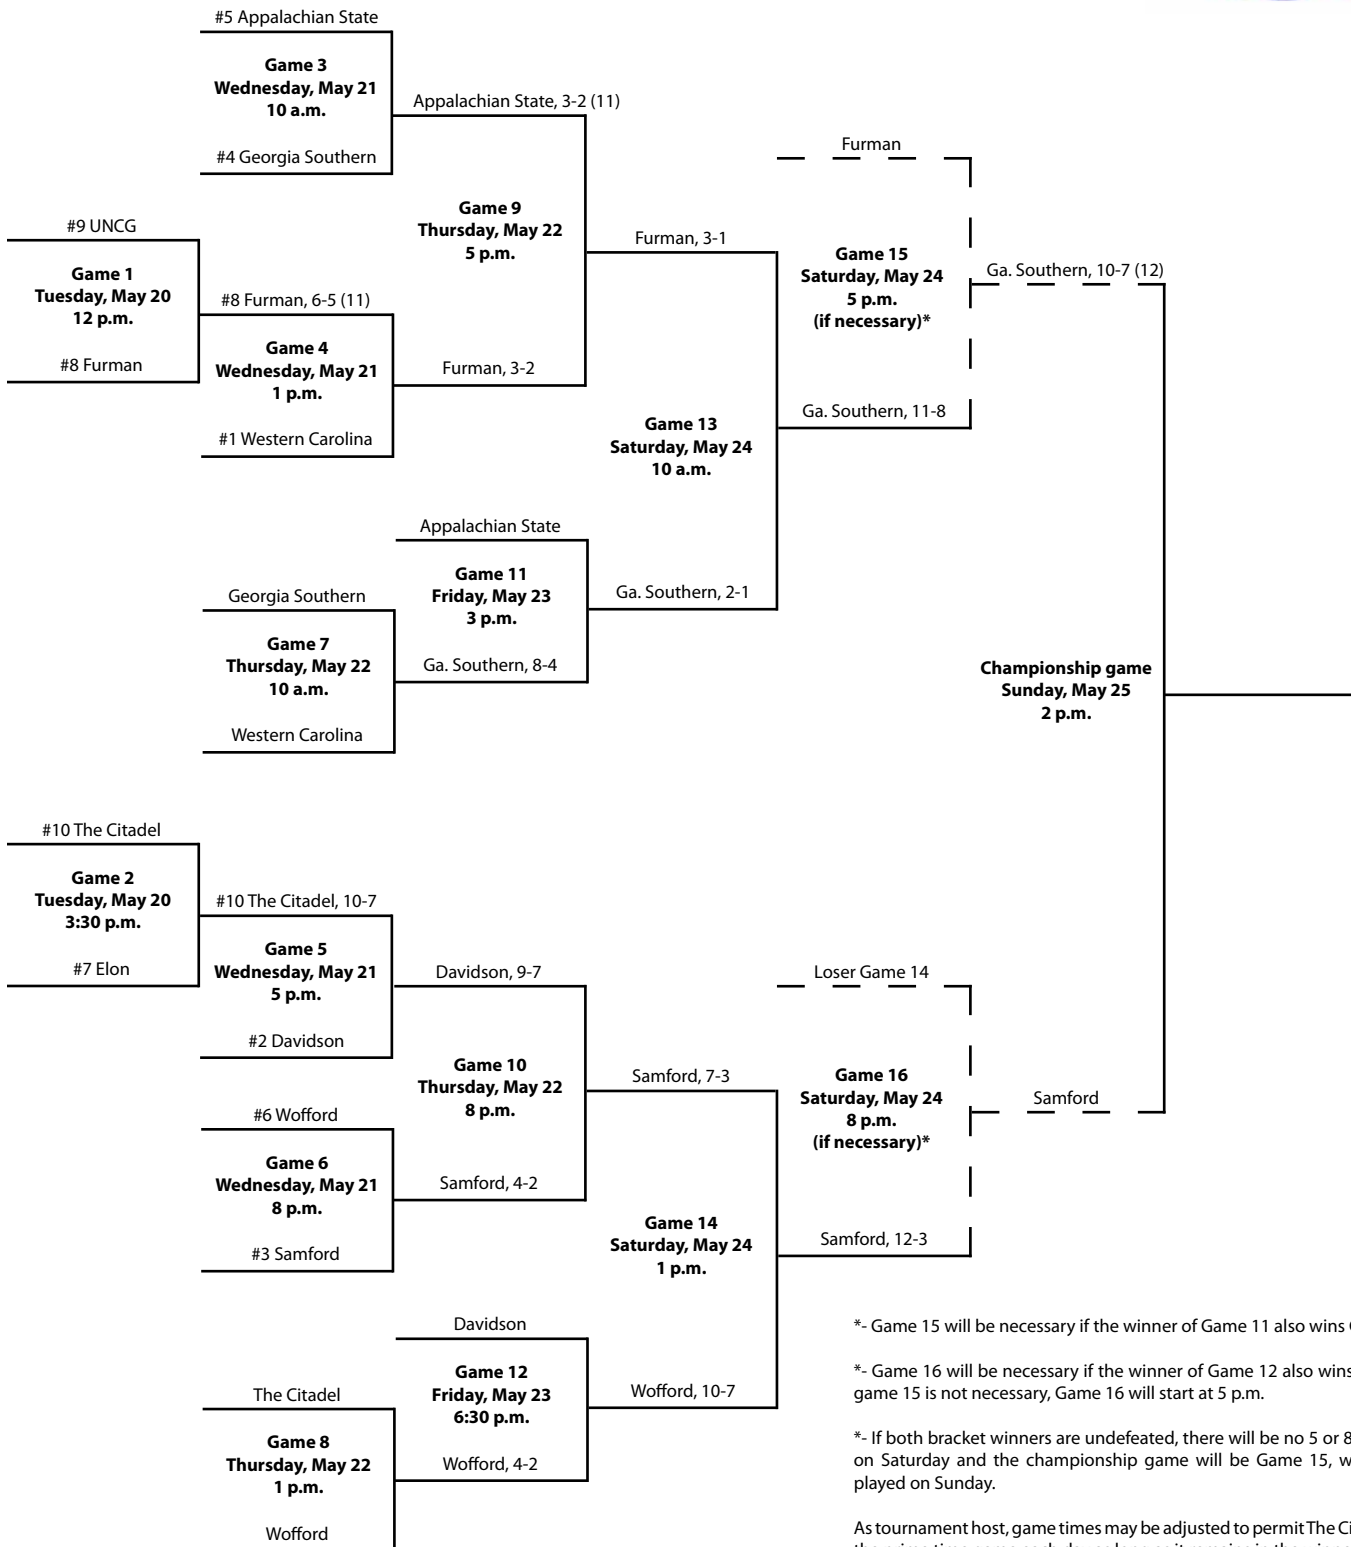

# 2014 Southern Conference Baseball Championship

May 20-25, 2014 • Joseph P. Riley, Jr. Park • Charleston, S.C.

\*- Game 15 will be necessary if the winner of Game 11 also wins Game 13.  
 \*- Game 16 will be necessary if the winner of Game 12 also wins Game 14. If game 15 is not necessary, Game 16 will start at 5 p.m.  
 \*- If both bracket winners are undefeated, there will be no 5 or 8 p.m. games on Saturday and the championship game will be Game 15, which will be played on Sunday.

As tournament host, game times may be adjusted to permit The Citadel to play the prime time game each day as long as it remains in the winners' bracket.

Game times subject to change.

Tournament winner earns the Southern Conference's automatic bid to the NCAA Regionals.