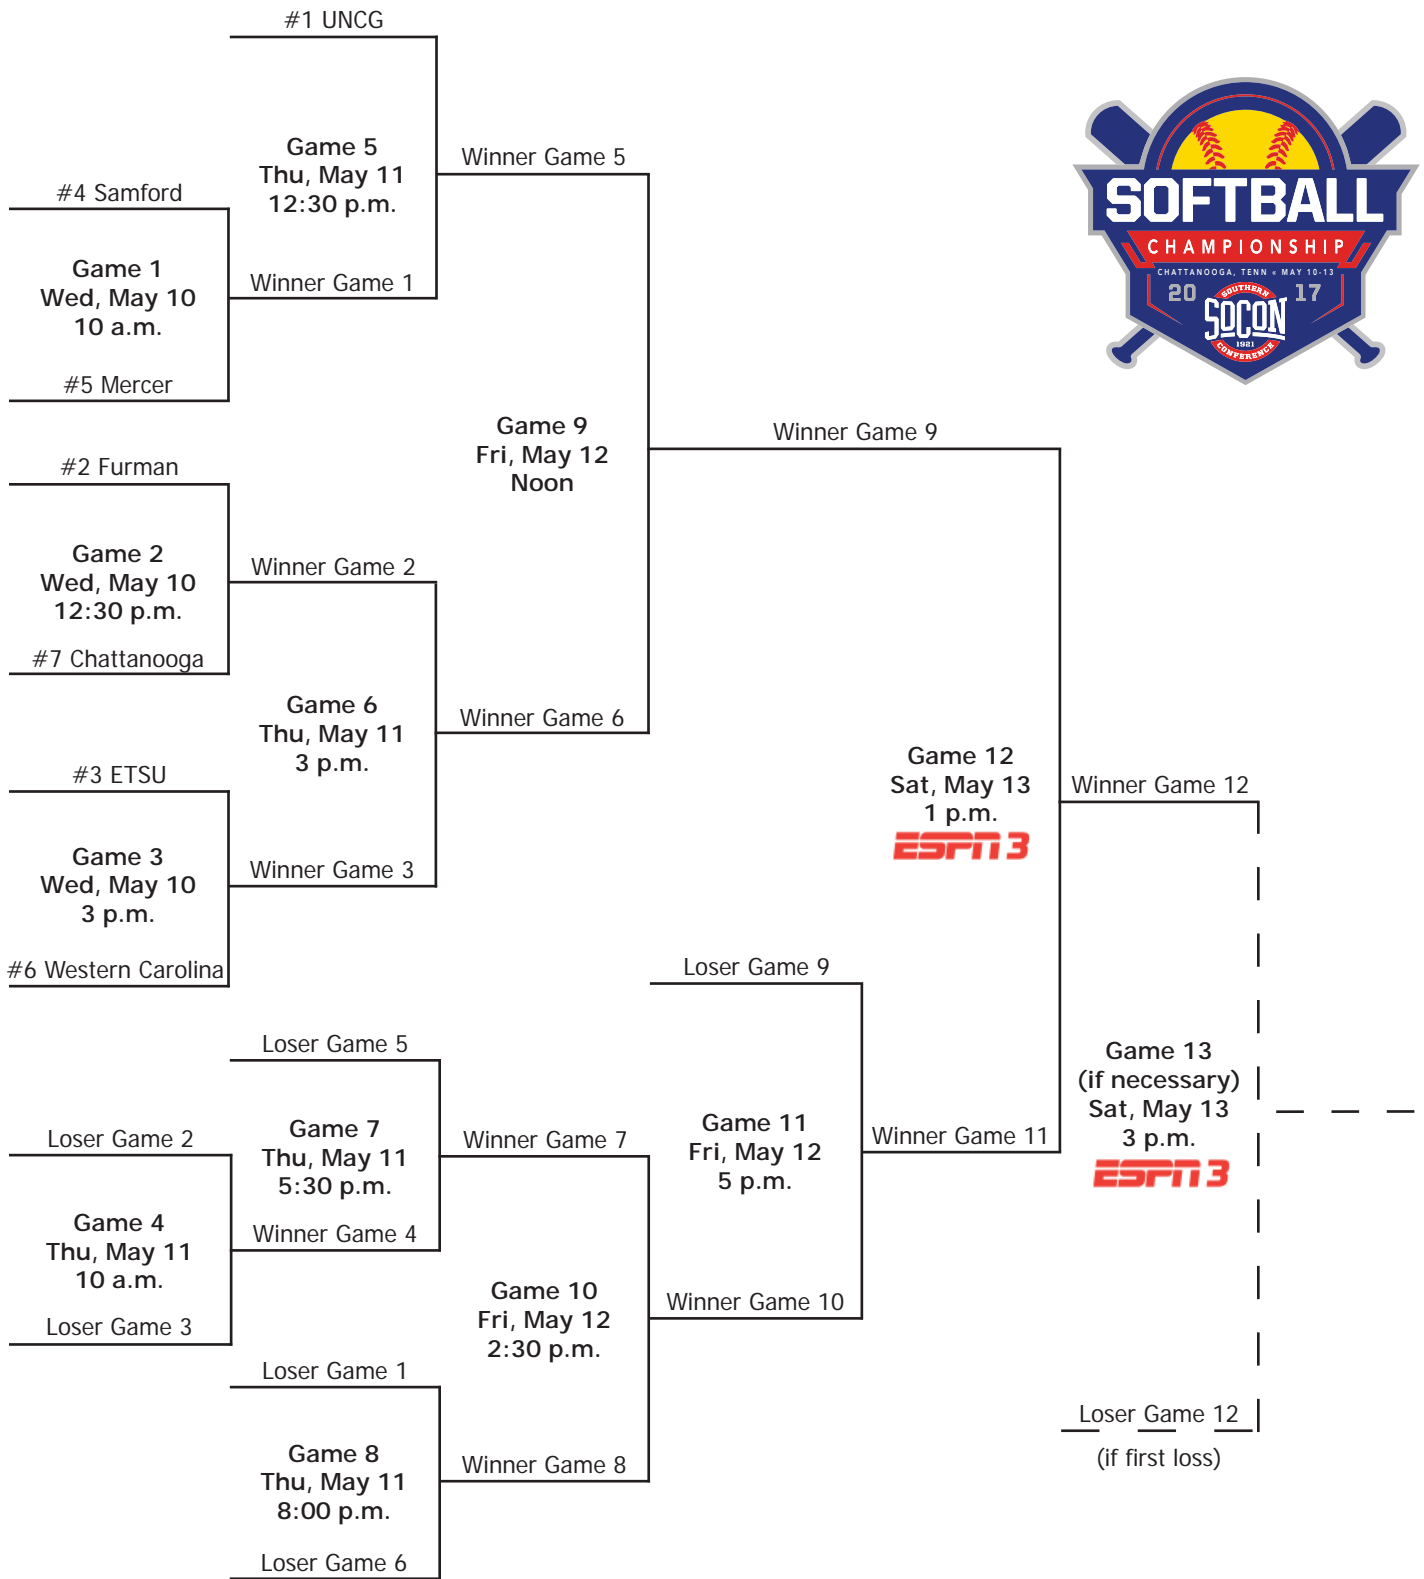

SOUTHERN CONFERENCE SOFTBALL CHAMPIONSHIP

University of Tennessee at Chattanooga / Chattanooga, TN / May 10-13, 2017

Note: All times Eastern.
All games prior to the championship will be broadcast on the SoCon Digital Network.