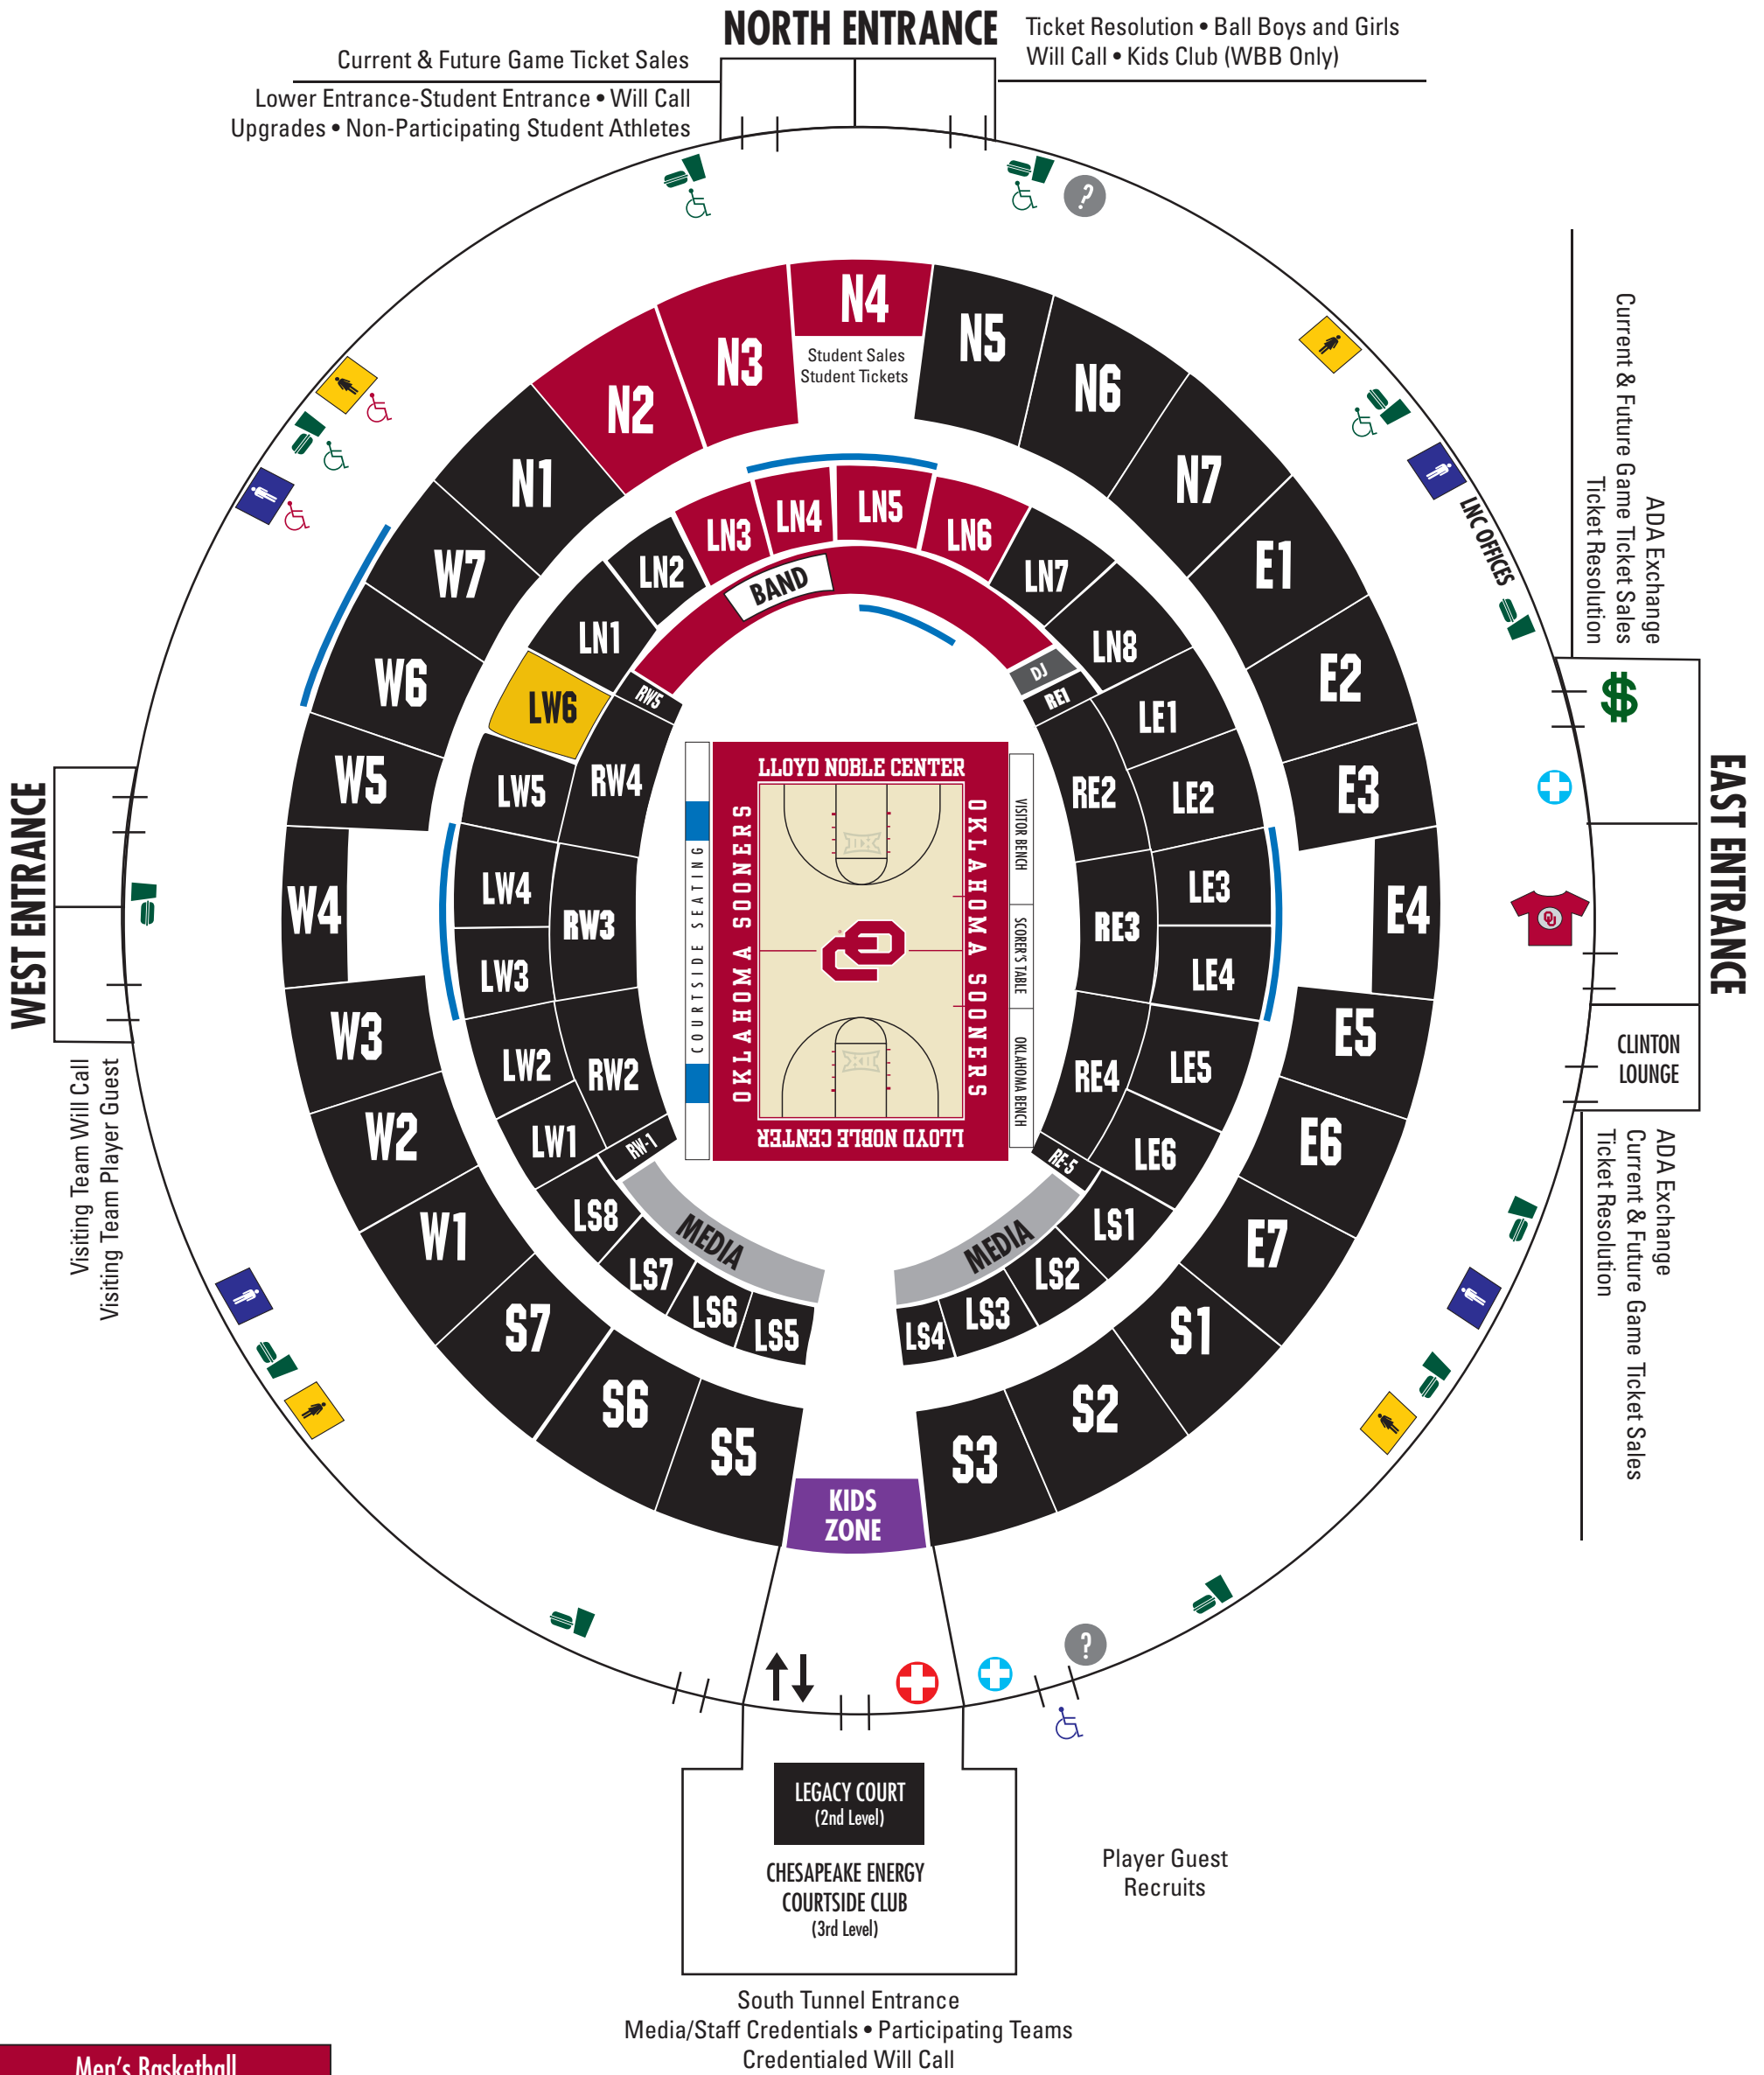

LLOYD NOBLE CENTER

Men's Basketball Student Seating

Women's Basketball Student Seating

	Wheelchair Accessible Seating	Women's Restroom	Concessions	Souvenirs	Kids Zone
	Handicap Entrance	Men's Restroom	Handicap Accessible Concessions	AED Device	Guest Service Kiosk
	Elevator	Handicap Accessible Restroom	ATM Machine	First Aid	