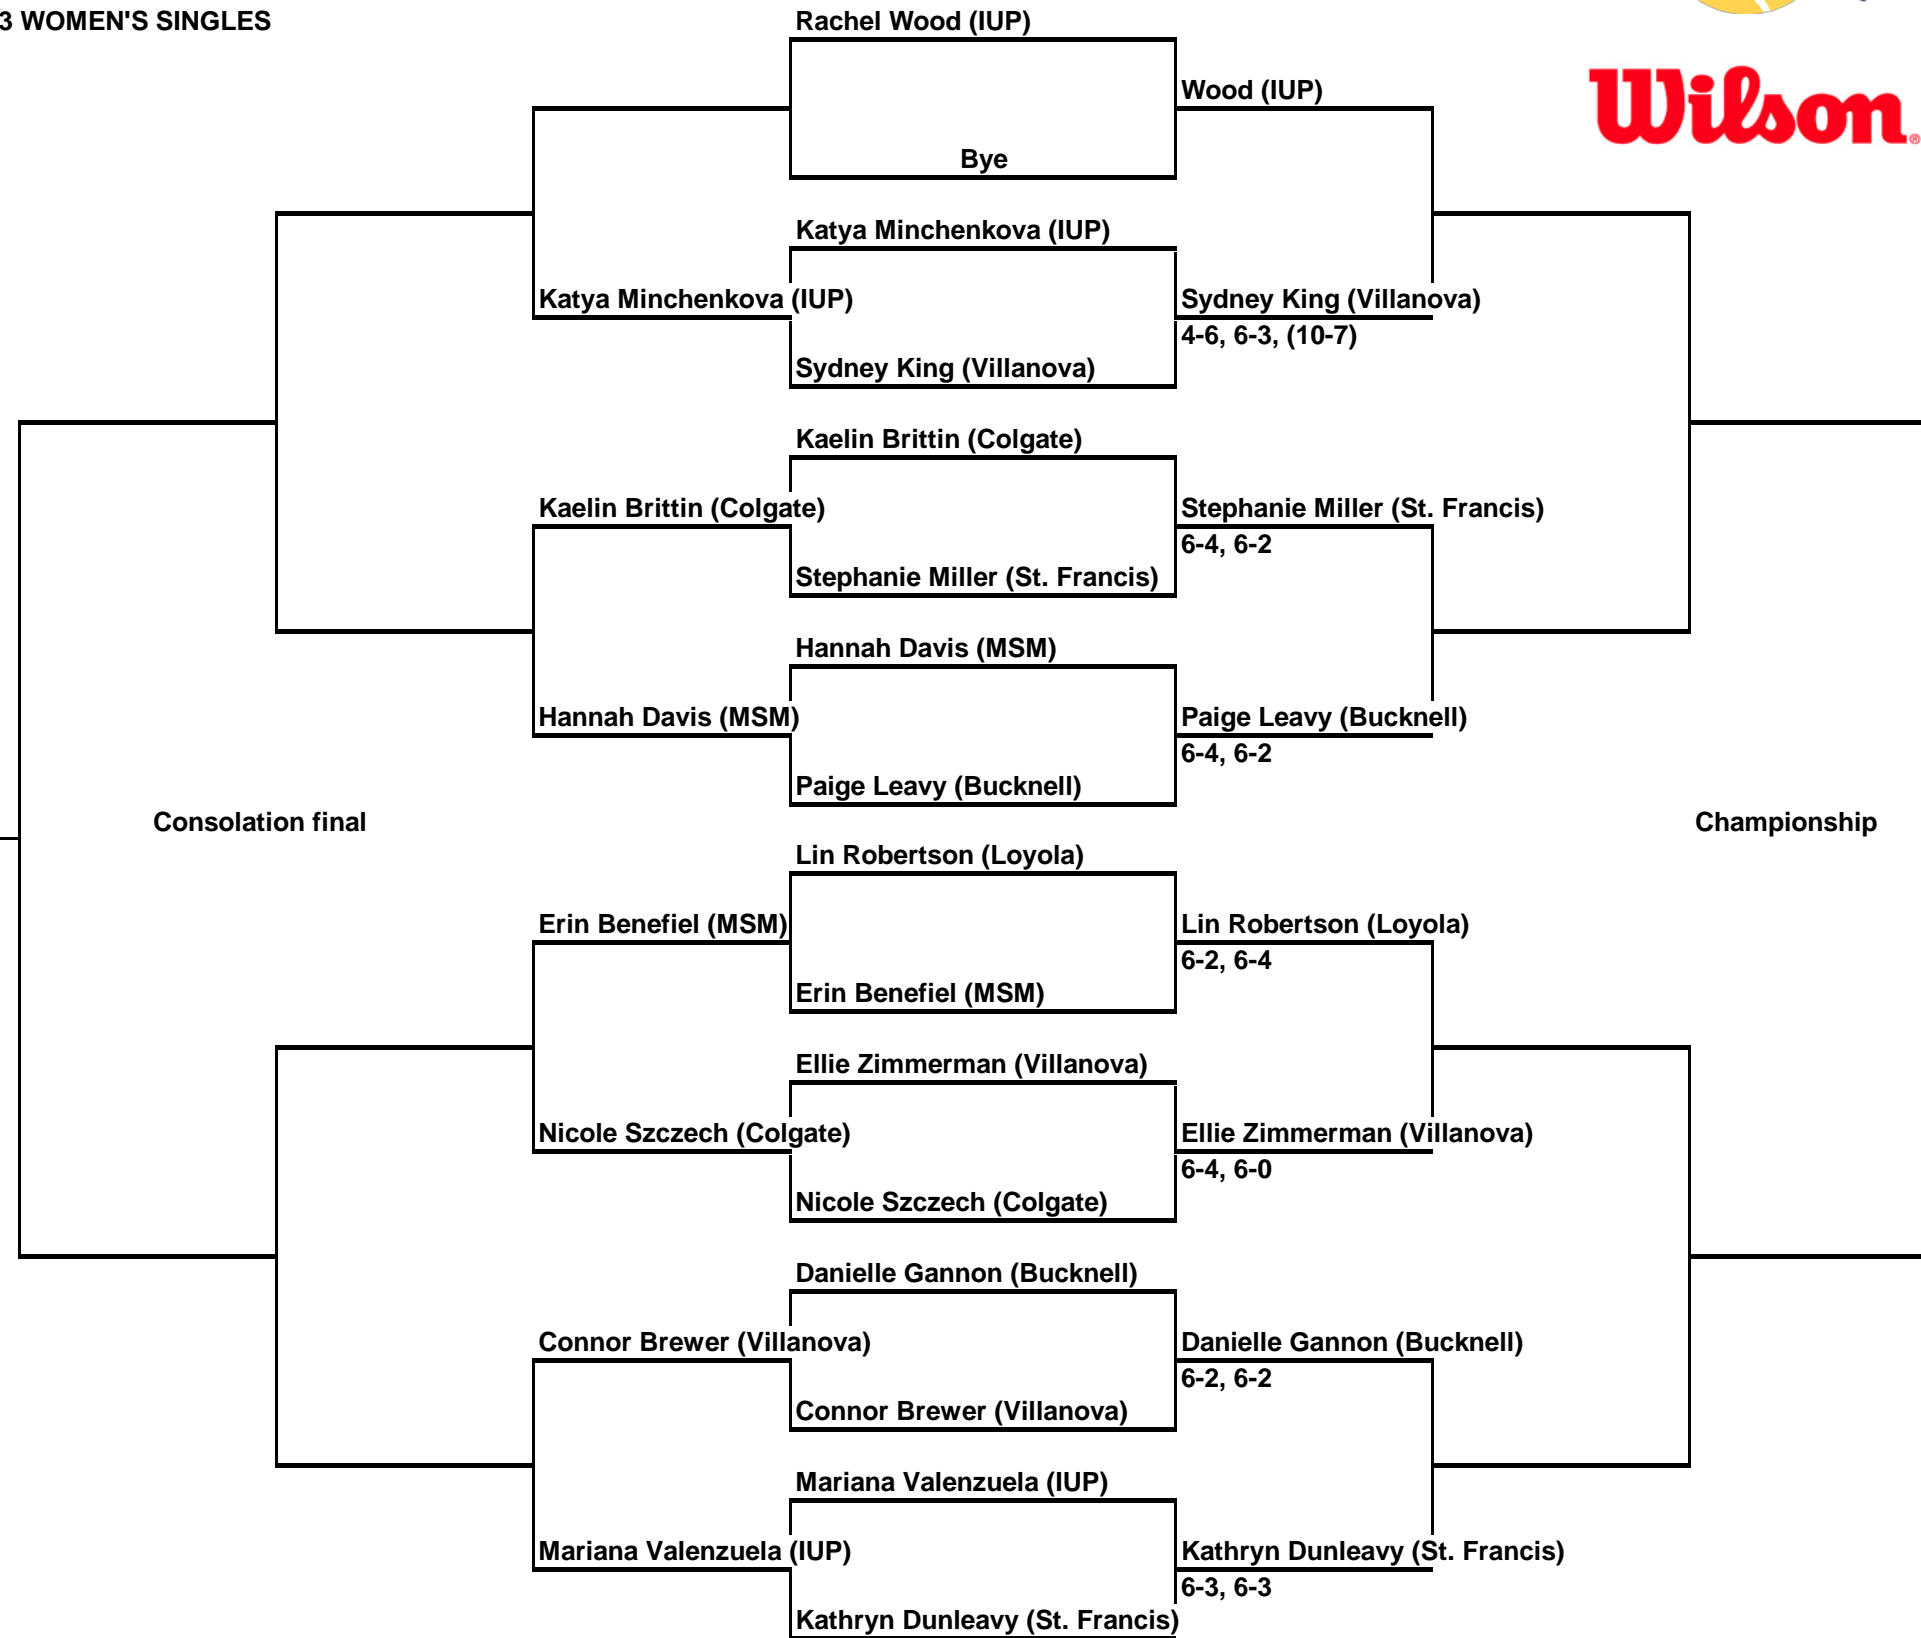

Bucknell Fall Invite
 An Intercollegiate Tennis Association Sanctioned Event
 Hosted by Bucknell University, September 9-11, 2016

FLIGHT 1 WOMEN'S DOUBLES

Bucknell Fall Invite
 An Intercollegiate Tennis Association Sanctioned Event
 Hosted by Bucknell University, September 9-11, 2016

FLIGHT 1 WOMEN'S SINGLES

Bucknell Fall Invite
 An Intercollegiate Tennis Association Sanctioned Event
 Hosted by Bucknell University, September 9-11, 2016

FLIGHT 2 WOMEN'S DOUBLES

Bucknell Fall Invite
 An Intercollegiate Tennis Association Sanctioned Event
 Hosted by Bucknell University, September 9-11, 2016

FLIGHT 2 WOMEN'S SINGLES

Bucknell Fall Invite
 An Intercollegiate Tennis Association Sanctioned Event
 Hosted by Bucknell University, September 9-11, 2016

FLIGHT 3 WOMEN'S SINGLES

Bucknell University

An Intercollegiate Tennis Association Sanctioned Event
Hosted by Bucknell University September 9-11, 2016