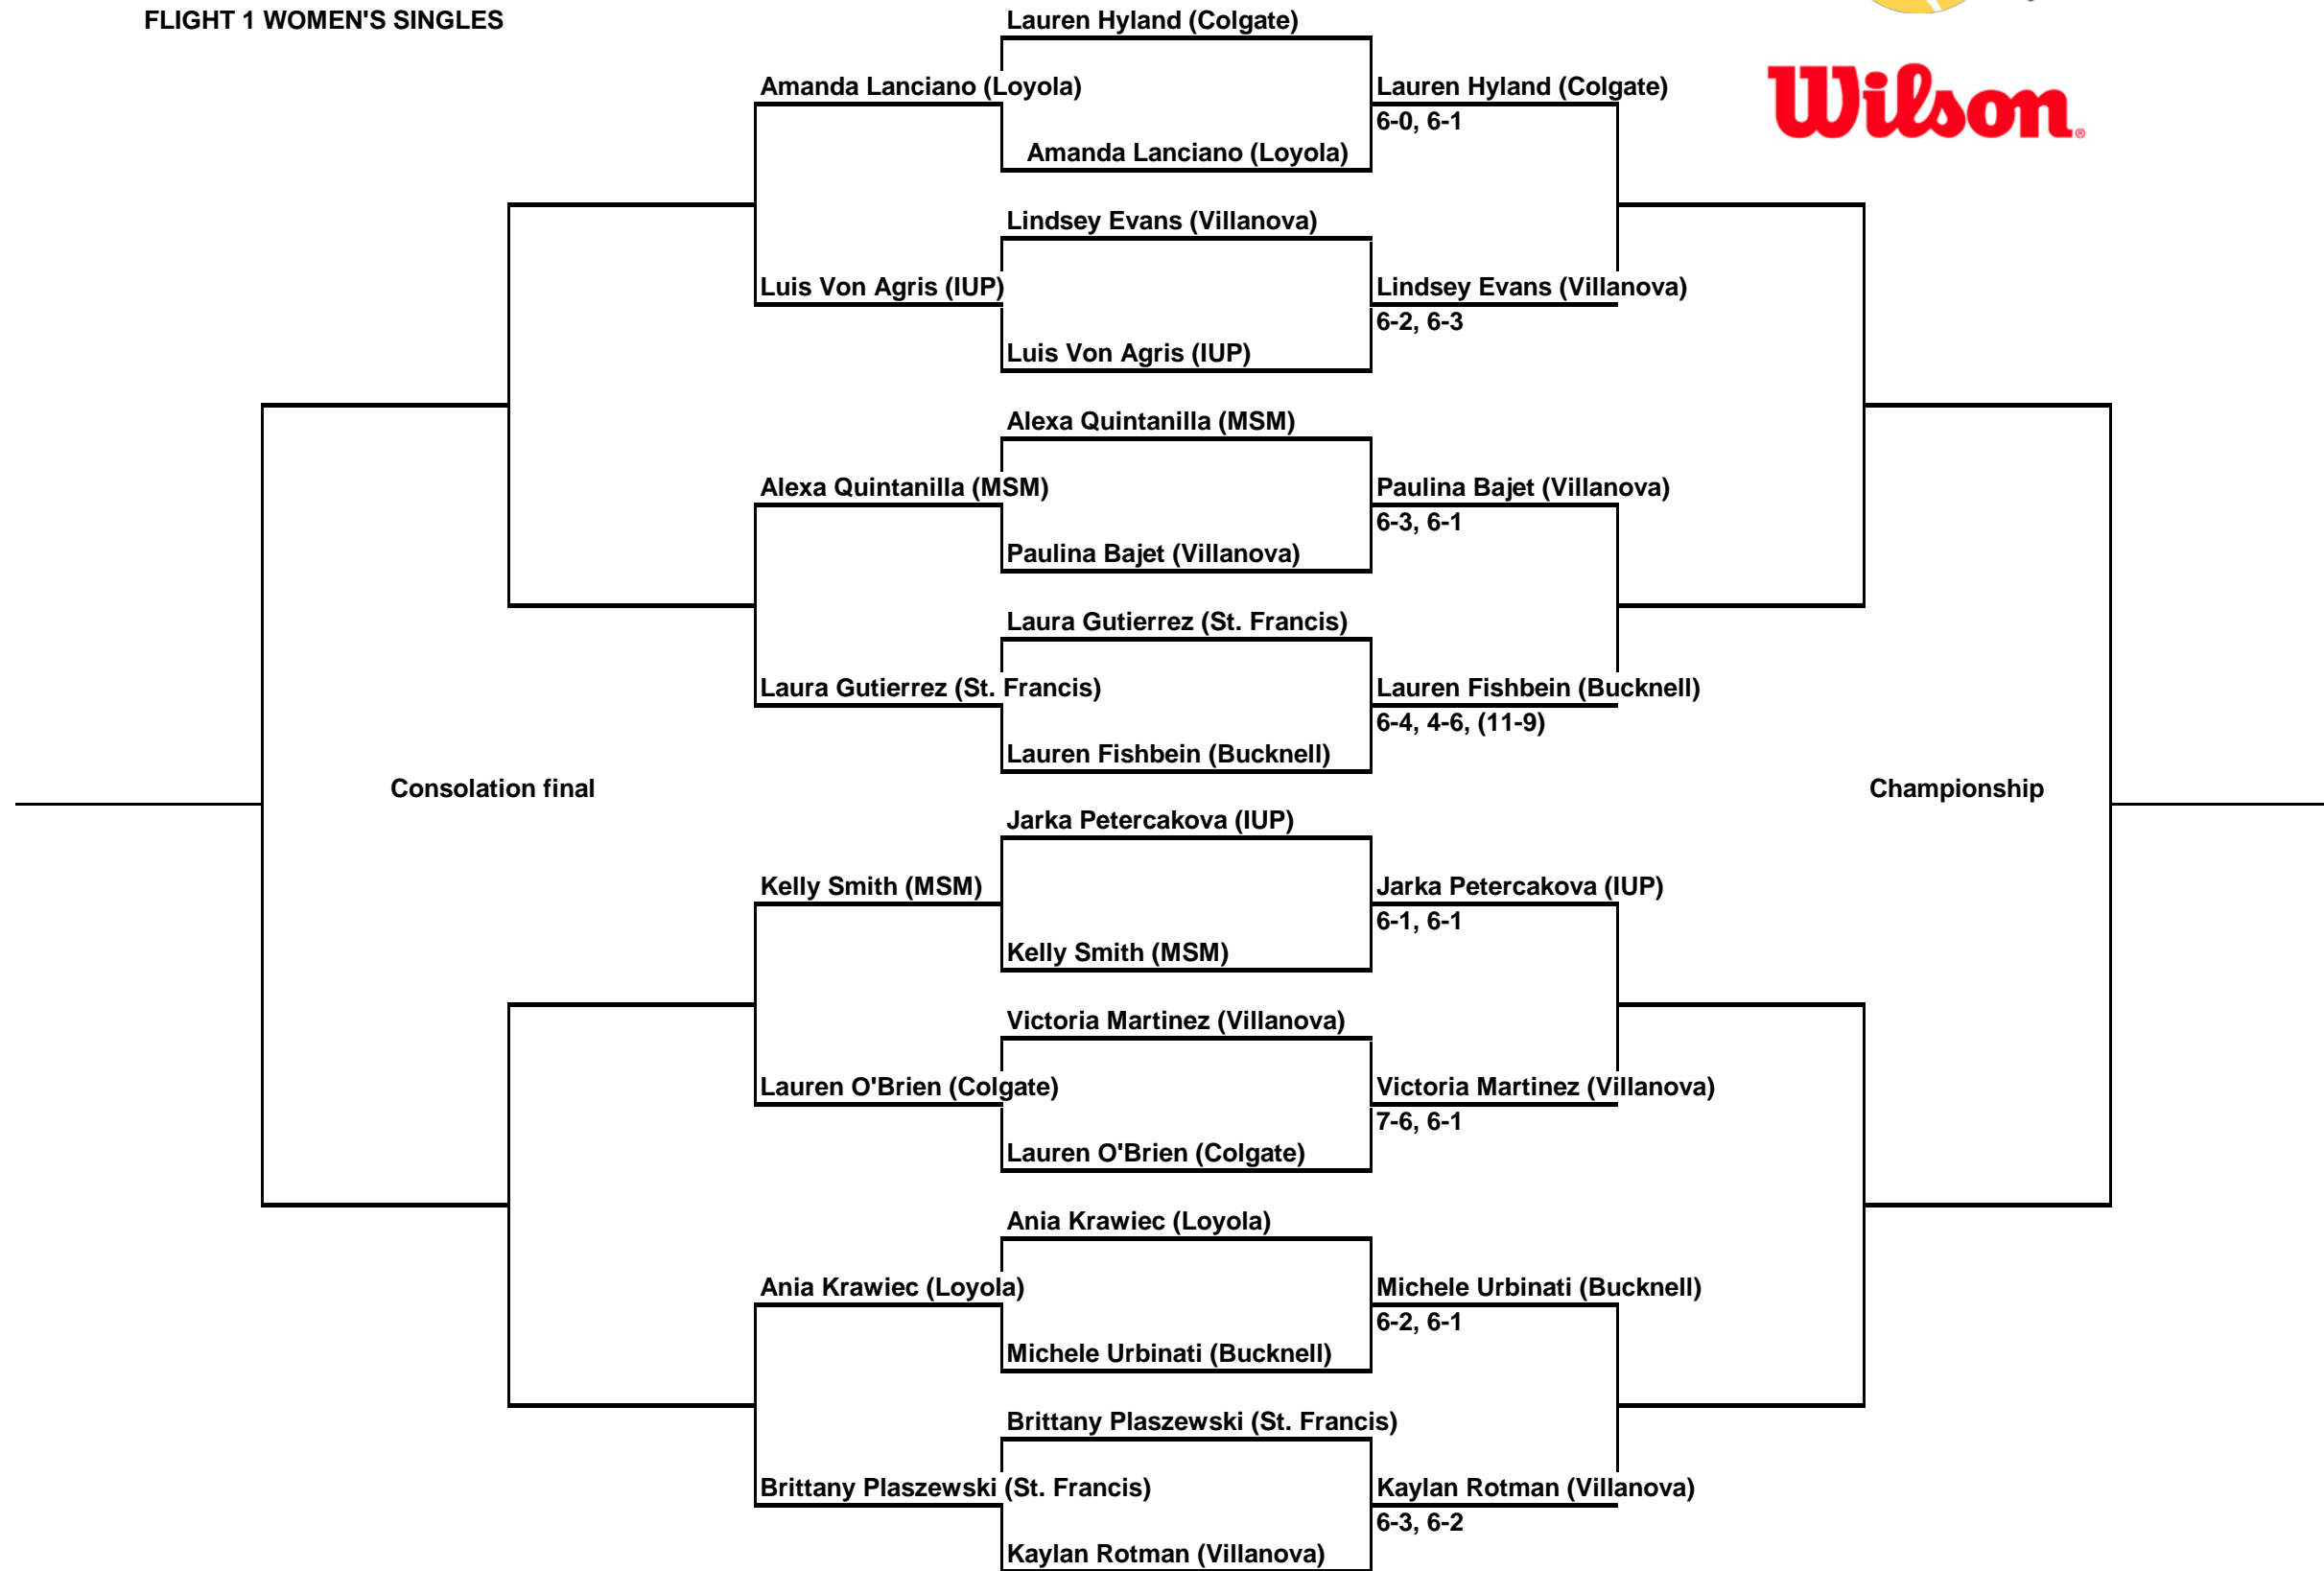

Bucknell Fall Invite
 An Intercollegiate Tennis Association Sanctioned Event
 Hosted by Bucknell University, September 9-11, 2016

FLIGHT 1 WOMEN'S DOUBLES

Bucknell Fall Invite
 An Intercollegiate Tennis Association Sanctioned Event
 Hosted by Bucknell University, September 9-11, 2016

FLIGHT 1 WOMEN'S SINGLES

Bucknell Fall Invite
 An Intercollegiate Tennis Association Sanctioned Event
 Hosted by Bucknell University, September 9-11, 2016

FLIGHT 2 WOMEN'S DOUBLES

Bucknell Fall Invite
 An Intercollegiate Tennis Association Sanctioned Event
 Hosted by Bucknell University, September 9-11, 2016

FLIGHT 2 WOMEN'S SINGLES

Bucknell Fall Invite
 An Intercollegiate Tennis Association Sanctioned Event
 Hosted by Bucknell University, September 9-11, 2016

FLIGHT 3 WOMEN'S SINGLES

Bucknell University

An Intercollegiate Tennis Association Sanctioned Event
Hosted by Bucknell University September 9-11, 2016