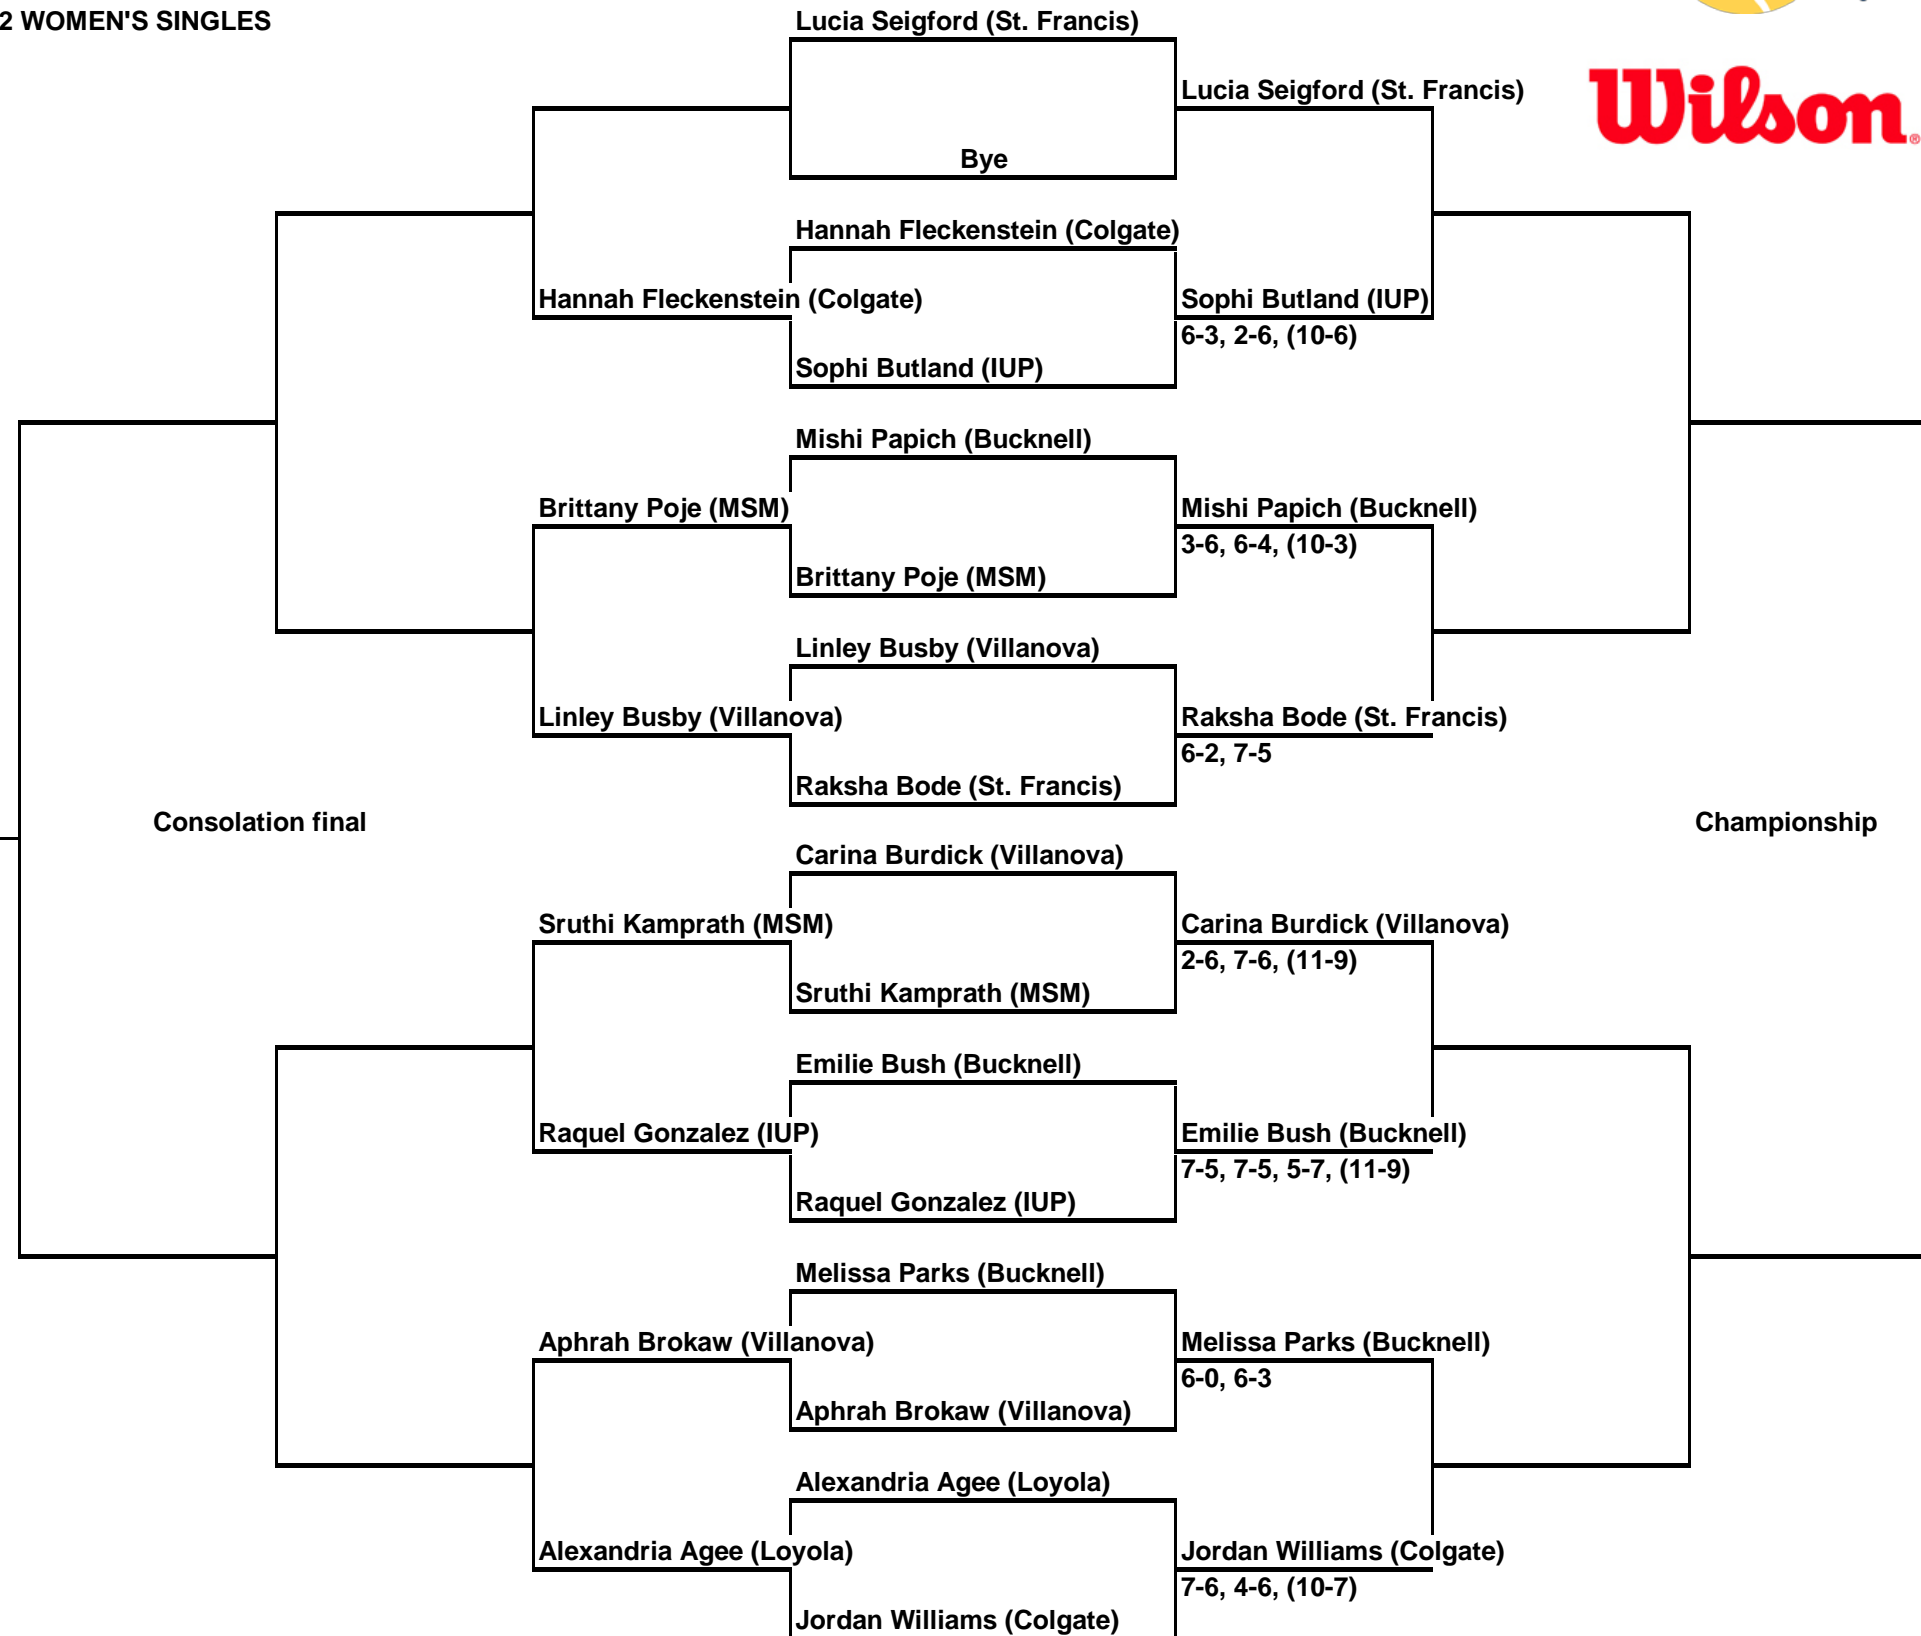

Bucknell Fall Invite
 An Intercollegiate Tennis Association Sanctioned Event
 Hosted by Bucknell University, September 9-11, 2016

FLIGHT 1 WOMEN'S DOUBLES

Bucknell Fall Invite
 An Intercollegiate Tennis Association Sanctioned Event
 Hosted by Bucknell University, September 9-11, 2016

FLIGHT 1 WOMEN'S SINGLES

Bucknell Fall Invite
 An Intercollegiate Tennis Association Sanctioned Event
 Hosted by Bucknell University, September 9-11, 2016

FLIGHT 2 WOMEN'S DOUBLES

Bucknell Fall Invite
 An Intercollegiate Tennis Association Sanctioned Event
 Hosted by Bucknell University, September 9-11, 2016

FLIGHT 2 WOMEN'S SINGLES

Bucknell Fall Invite
 An Intercollegiate Tennis Association Sanctioned Event
 Hosted by Bucknell University, September 9-11, 2016

FLIGHT 3 WOMEN'S SINGLES

Bucknell University

An Intercollegiate Tennis Association Sanctioned Event
Hosted by Bucknell University September 9-11, 2016