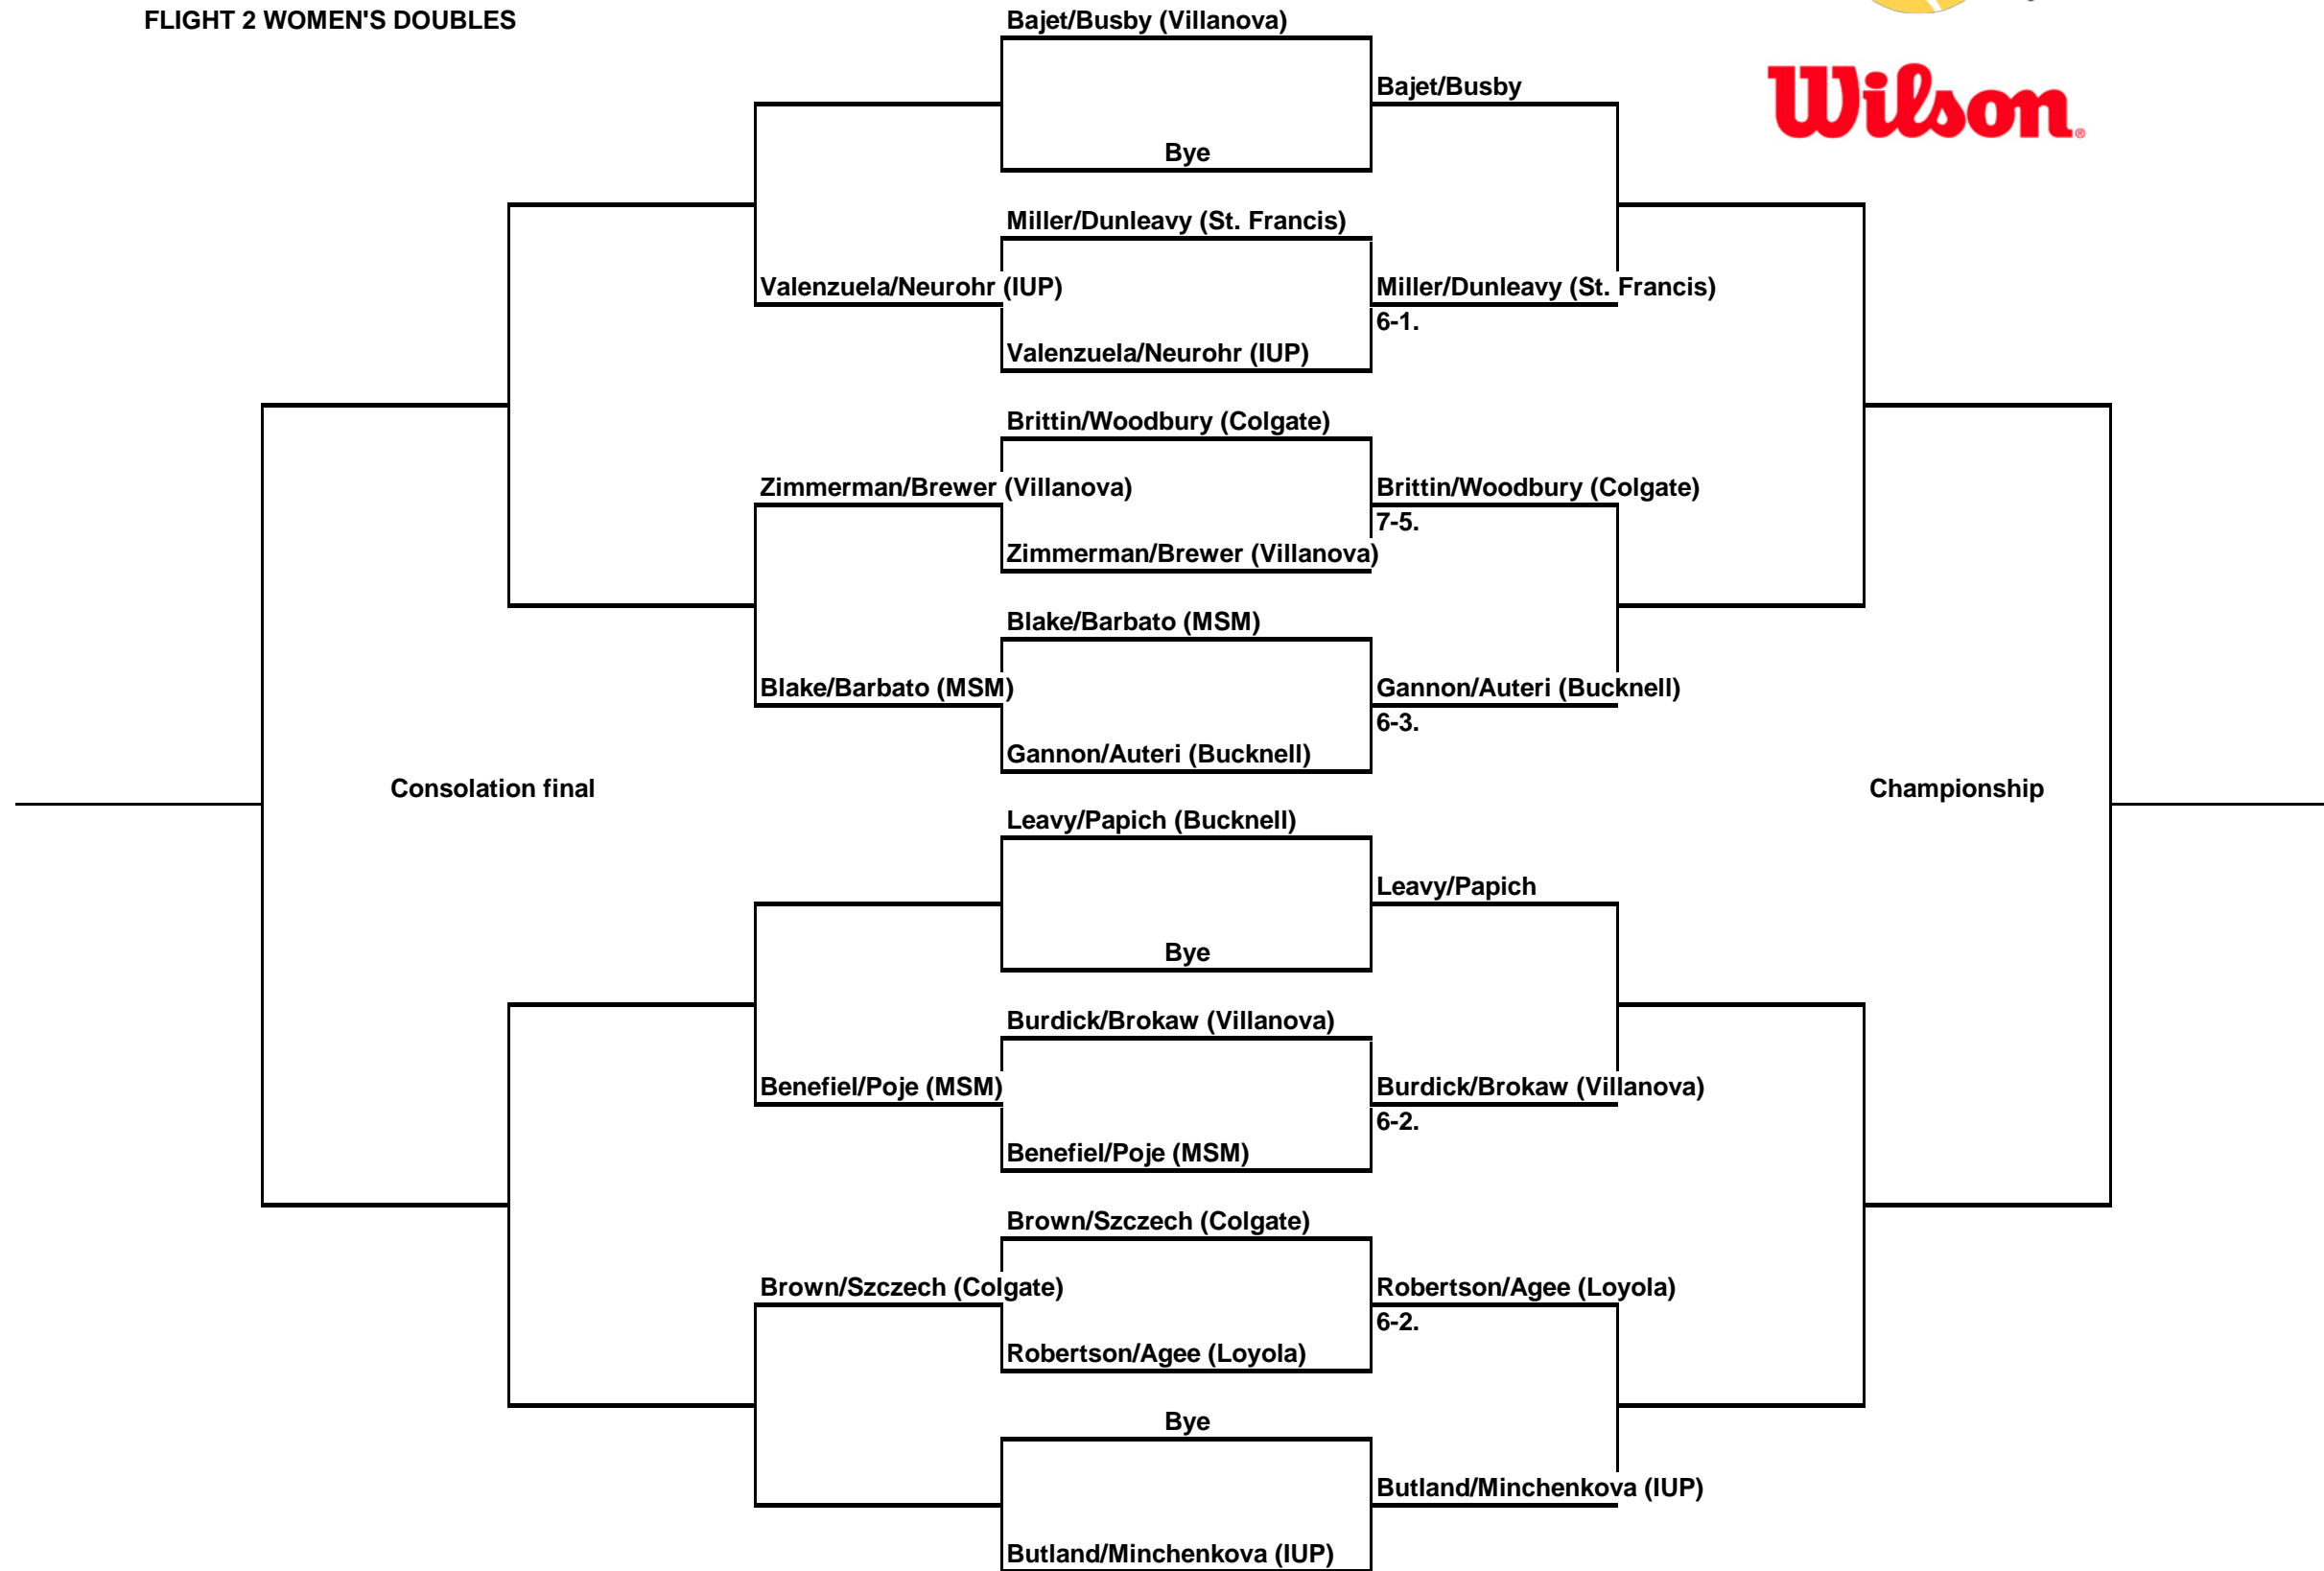

Bucknell Fall Invite
 An Intercollegiate Tennis Association Sanctioned Event
 Hosted by Bucknell University, September 9-11, 2016

FLIGHT 1 WOMEN'S DOUBLES

Bucknell Fall Invite
 An Intercollegiate Tennis Association Sanctioned Event
 Hosted by Bucknell University, September 9-11, 2016

FLIGHT 1 WOMEN'S SINGLES

Bucknell Fall Invite
 An Intercollegiate Tennis Association Sanctioned Event
 Hosted by Bucknell University, September 9-11, 2016

FLIGHT 2 WOMEN'S DOUBLES

Bucknell Fall Invite
 An Intercollegiate Tennis Association Sanctioned Event
 Hosted by Bucknell University, September 9-11, 2016

FLIGHT 2 WOMEN'S SINGLES

Bucknell Fall Invite
 An Intercollegiate Tennis Association Sanctioned Event
 Hosted by Bucknell University, September 9-11, 2016

FLIGHT 3 WOMEN'S SINGLES

Bucknell University

An Intercollegiate Tennis Association Sanctioned Event
Hosted by Bucknell University September 9-11, 2016