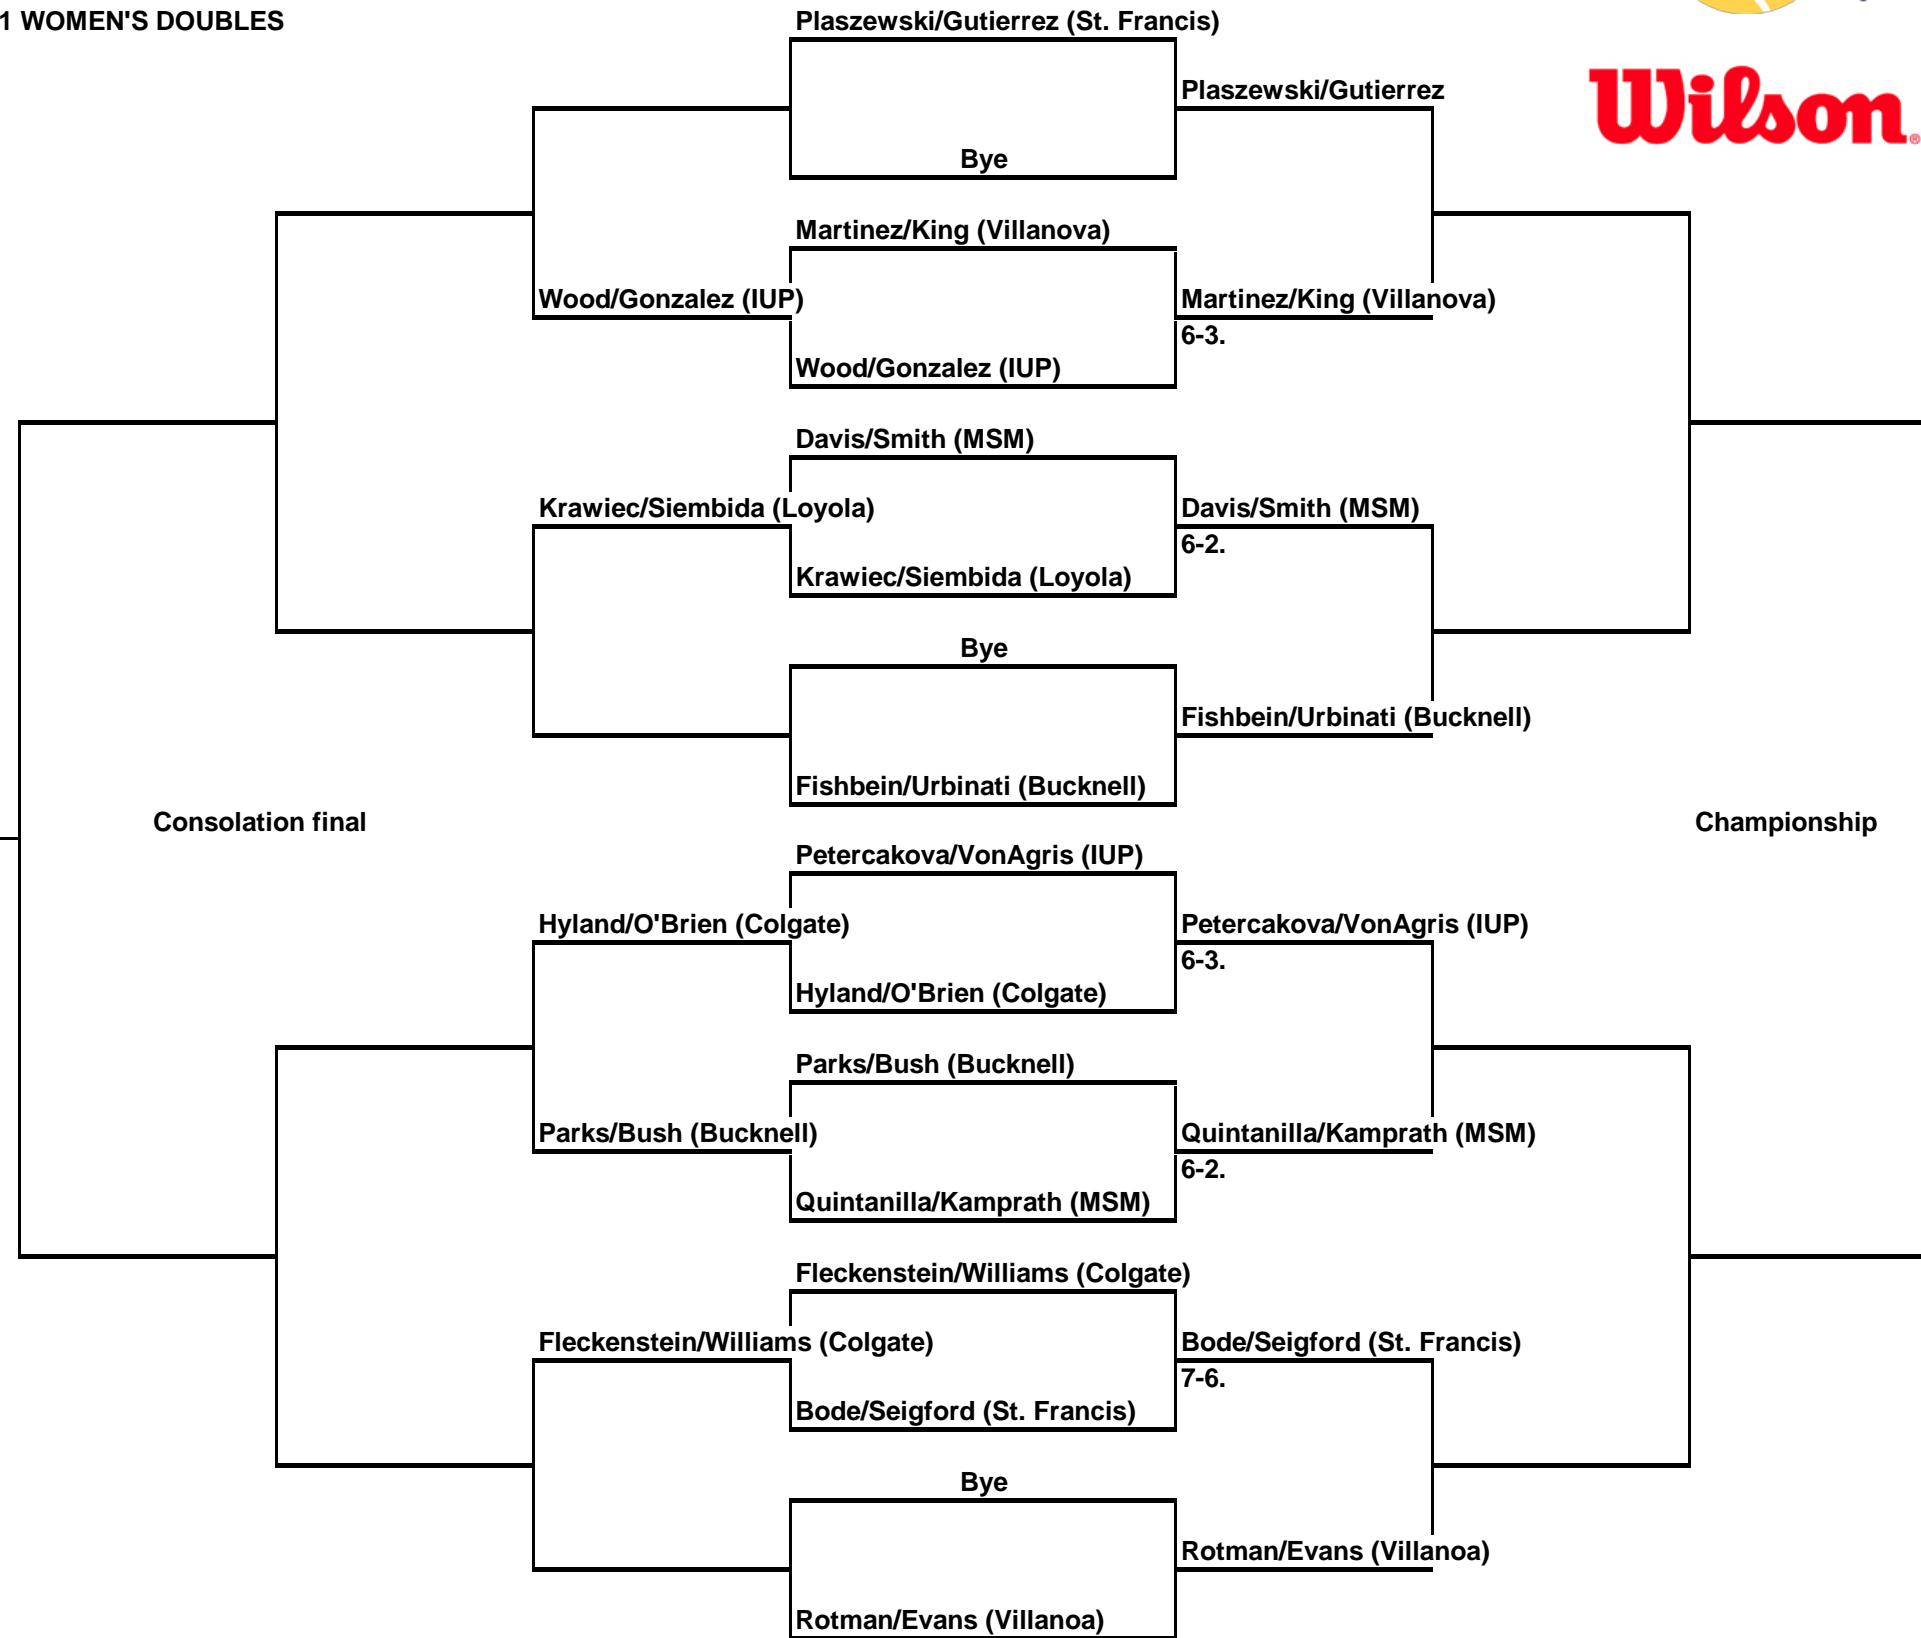

Bucknell Fall Invite
 An Intercollegiate Tennis Association Sanctioned Event
 Hosted by Bucknell University, September 9-11, 2016

FLIGHT 1 WOMEN'S DOUBLES

Bucknell Fall Invite
 An Intercollegiate Tennis Association Sanctioned Event
 Hosted by Bucknell University, September 9-11, 2016

FLIGHT 1 WOMEN'S SINGLES

Bucknell Fall Invite
 An Intercollegiate Tennis Association Sanctioned Event
 Hosted by Bucknell University, September 9-11, 2016

FLIGHT 2 WOMEN'S DOUBLES

Bucknell Fall Invite
 An Intercollegiate Tennis Association Sanctioned Event
 Hosted by Bucknell University, September 9-11, 2016

FLIGHT 2 WOMEN'S SINGLES

Bucknell Fall Invite
 An Intercollegiate Tennis Association Sanctioned Event
 Hosted by Bucknell University, September 9-11, 2016

FLIGHT 3 WOMEN'S SINGLES

Bucknell University

An Intercollegiate Tennis Association Sanctioned Event
Hosted by Bucknell University September 9-11, 2016