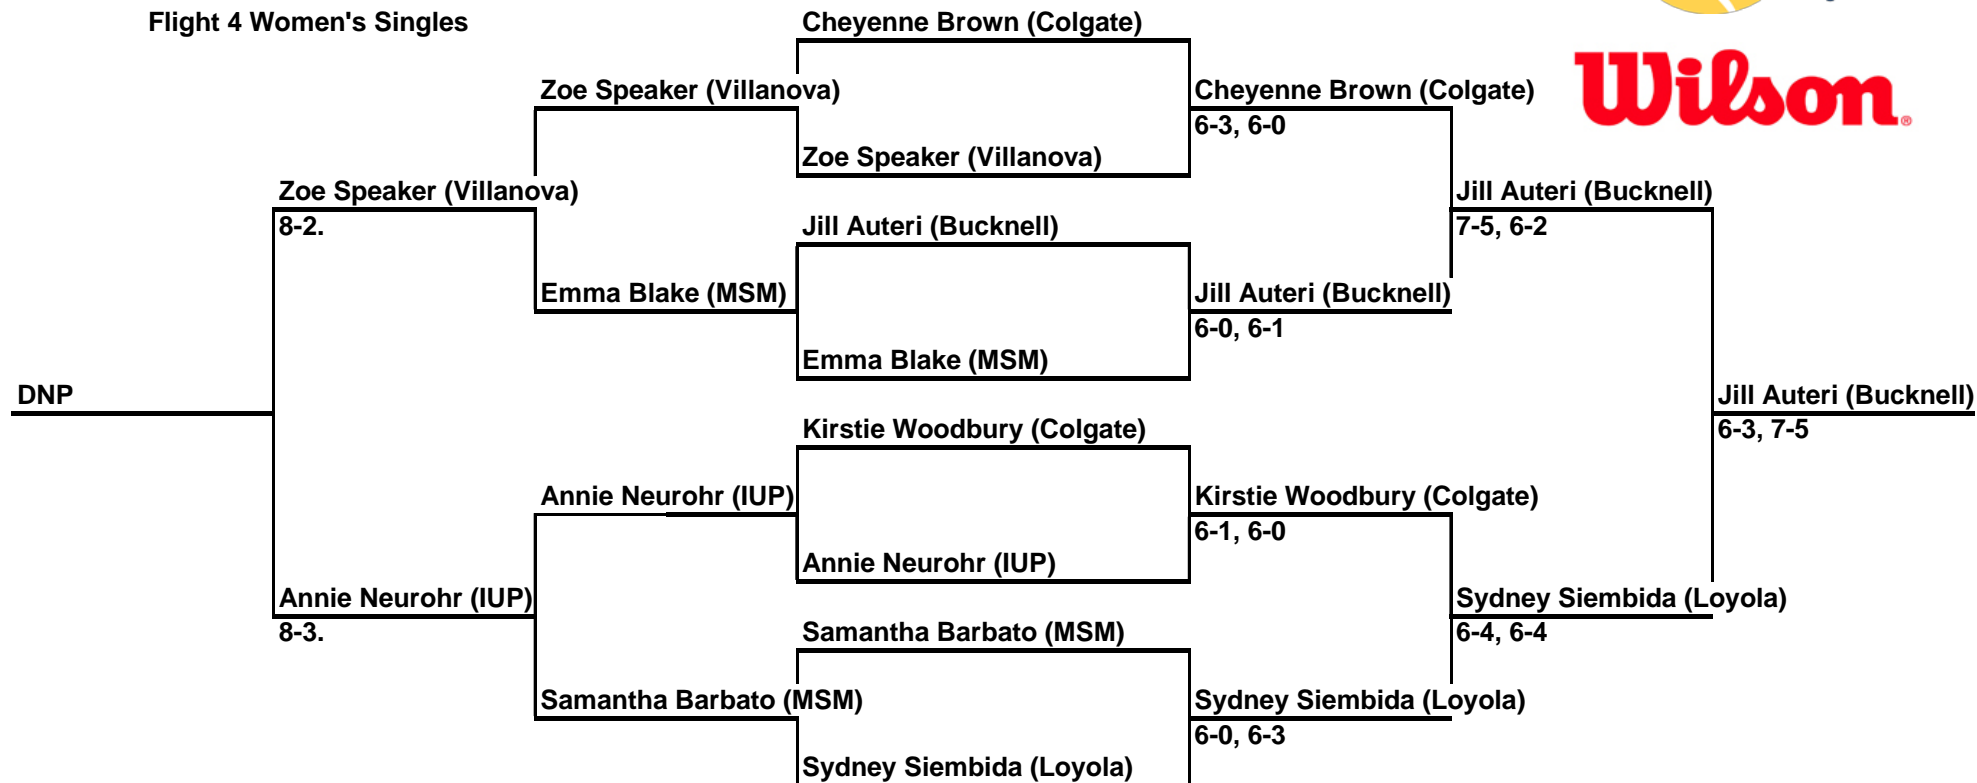

# Bucknell Fall Invite

An Intercollegiate Tennis Association Sanctioned Event  
 Hosted by Bucknell University, September 9-11, 2016

## FLIGHT 2 WOMEN'S SINGLES

**Bucknell Fall Invite**  
 An Intercollegiate Tennis Association Sanctioned Event  
 Hosted by Bucknell University, September 9-11, 2016

FLIGHT 3 WOMEN'S SINGLES

# Bucknell University

An Intercollegiate Tennis Association Sanctioned Event  
 Hosted by Bucknell University September 9-11, 2016

## Flight 4 Women's Singles

**Bucknell Fall Invite**  
 An Intercollegiate Tennis Association Sanctioned Event  
 Hosted by Bucknell University, September 9-11, 2016

FLIGHT 1 WOMEN'S DOUBLES

**Bucknell Fall Invite**  
 An Intercollegiate Tennis Association Sanctioned Event  
 Hosted by Bucknell University, September 9-11, 2016