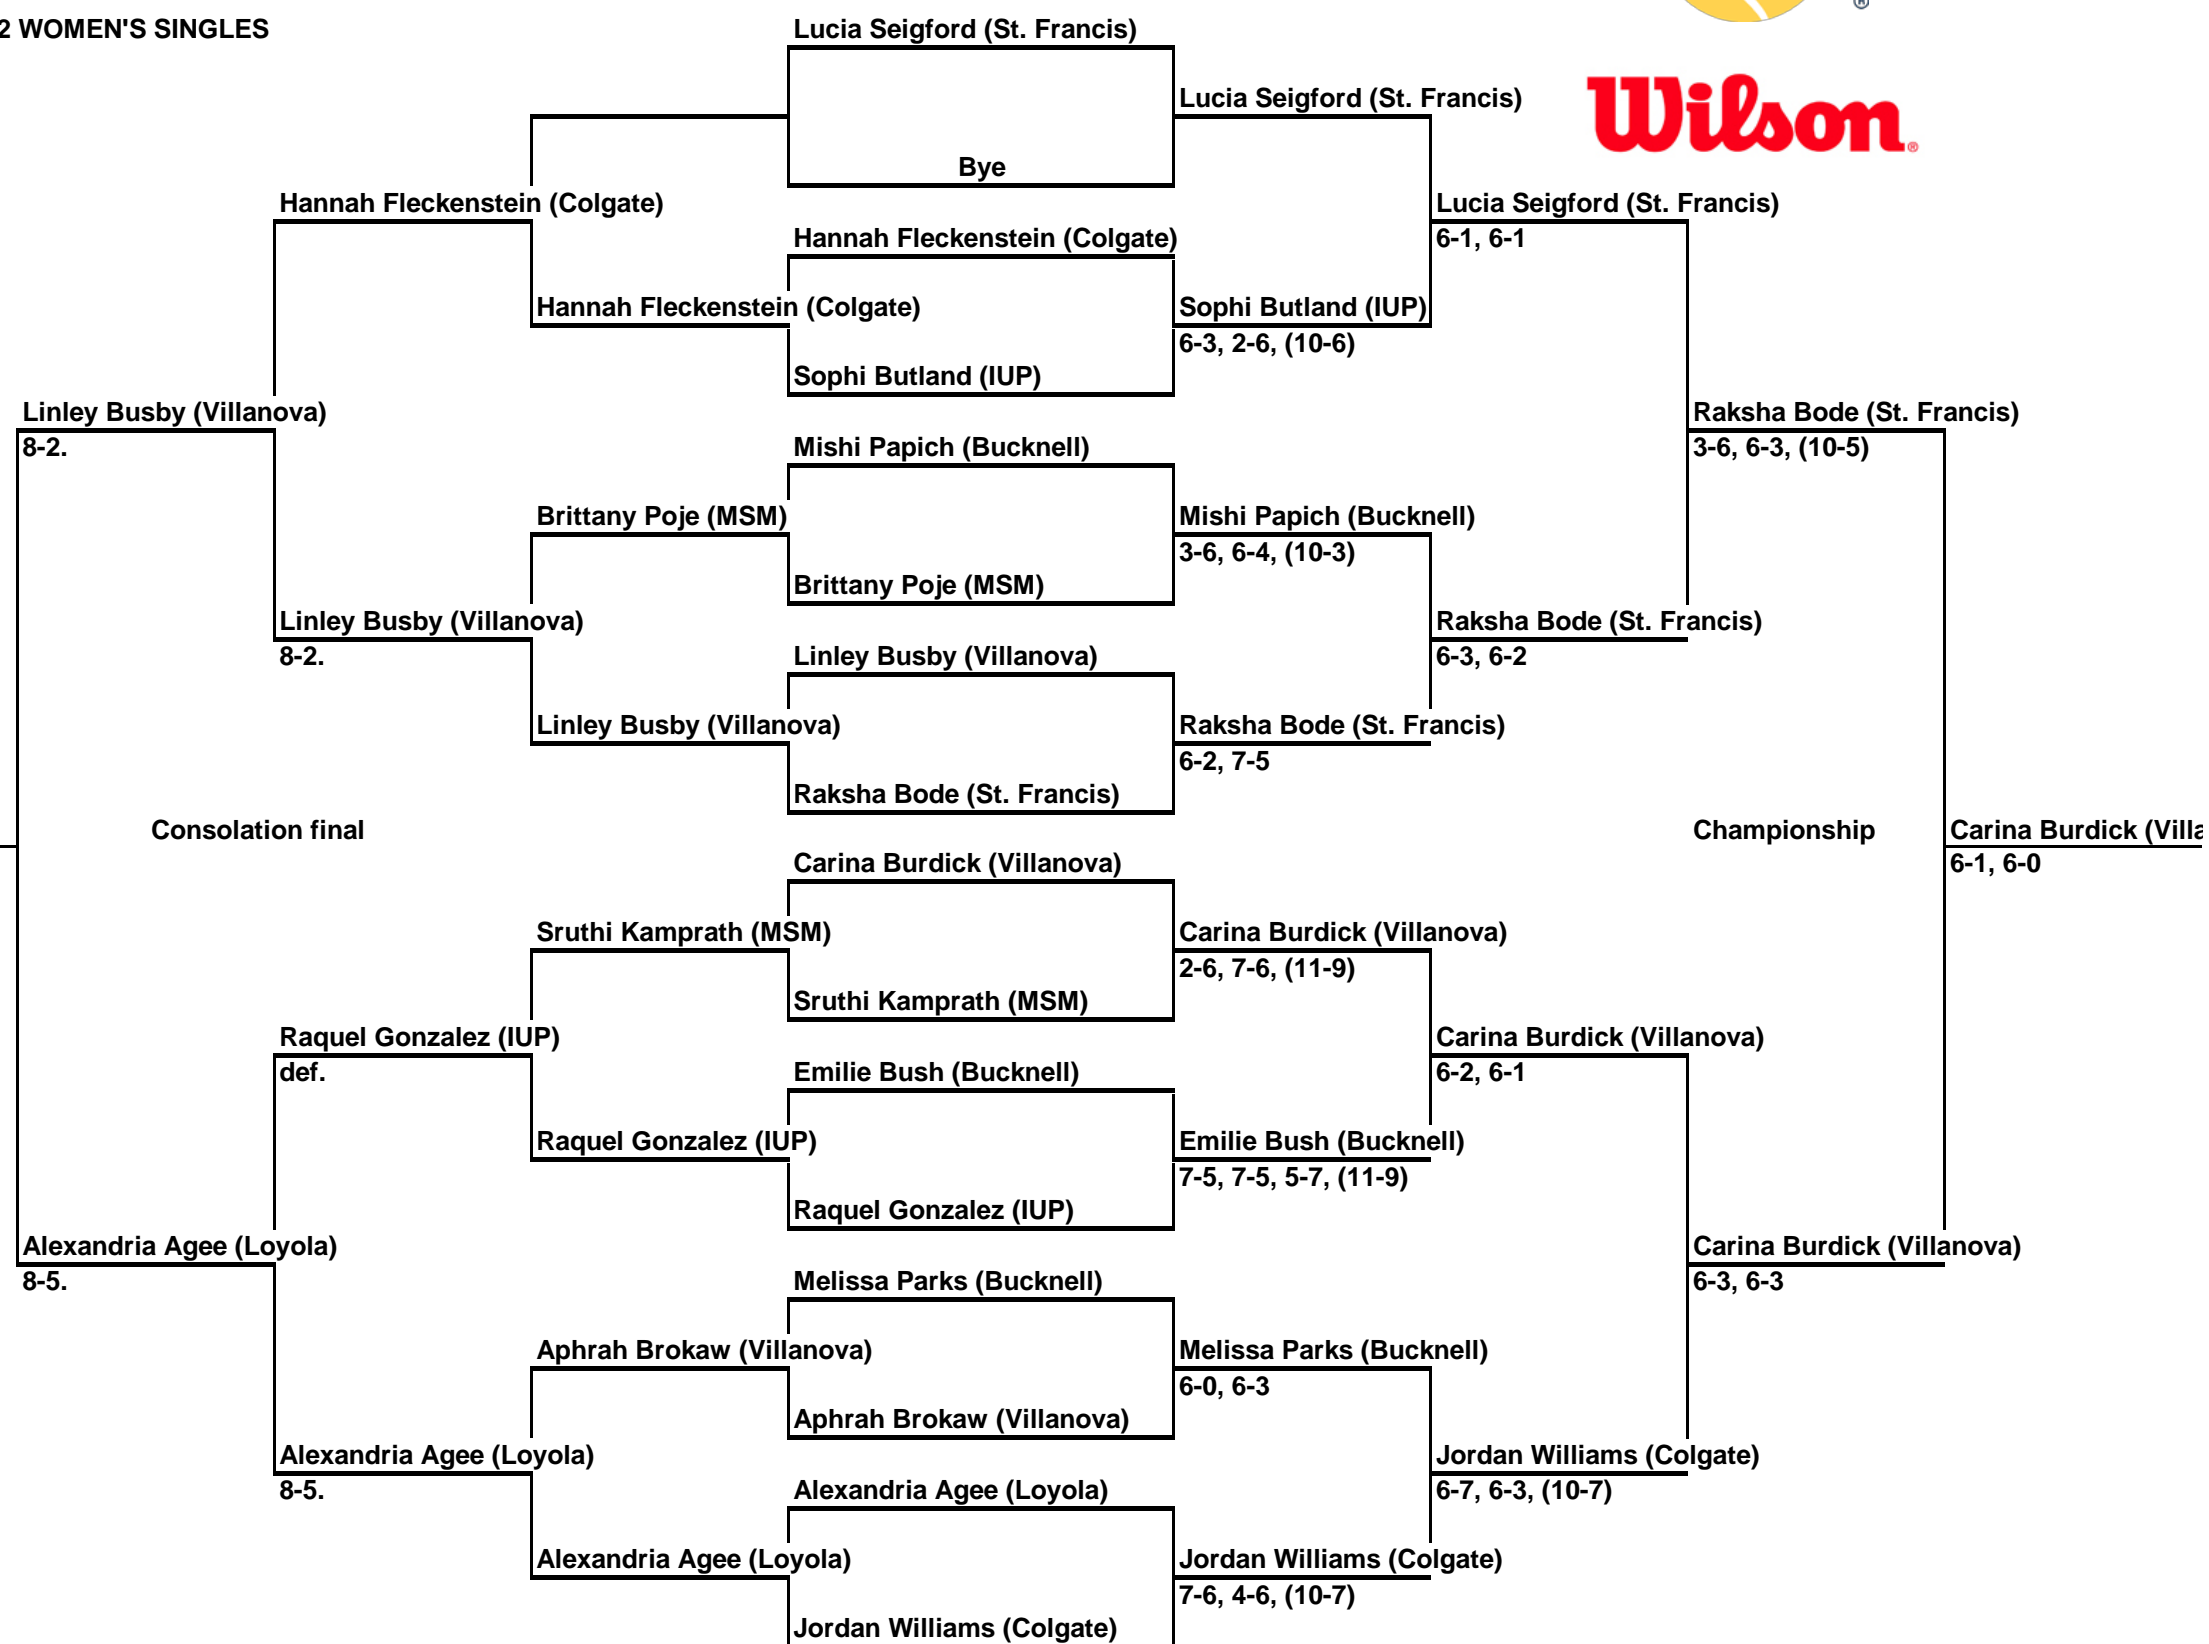

**Bucknell Fall Invite**  
 An Intercollegiate Tennis Association Sanctioned Event  
 Hosted by Bucknell University, September 9-11, 2016

**FLIGHT 1 WOMEN'S SINGLES**

# Bucknell Fall Invite

An Intercollegiate Tennis Association Sanctioned Event  
 Hosted by Bucknell University, September 9-11, 2016

## FLIGHT 2 WOMEN'S SINGLES

**Bucknell Fall Invite**  
 An Intercollegiate Tennis Association Sanctioned Event  
 Hosted by Bucknell University, September 9-11, 2016

FLIGHT 3 WOMEN'S SINGLES