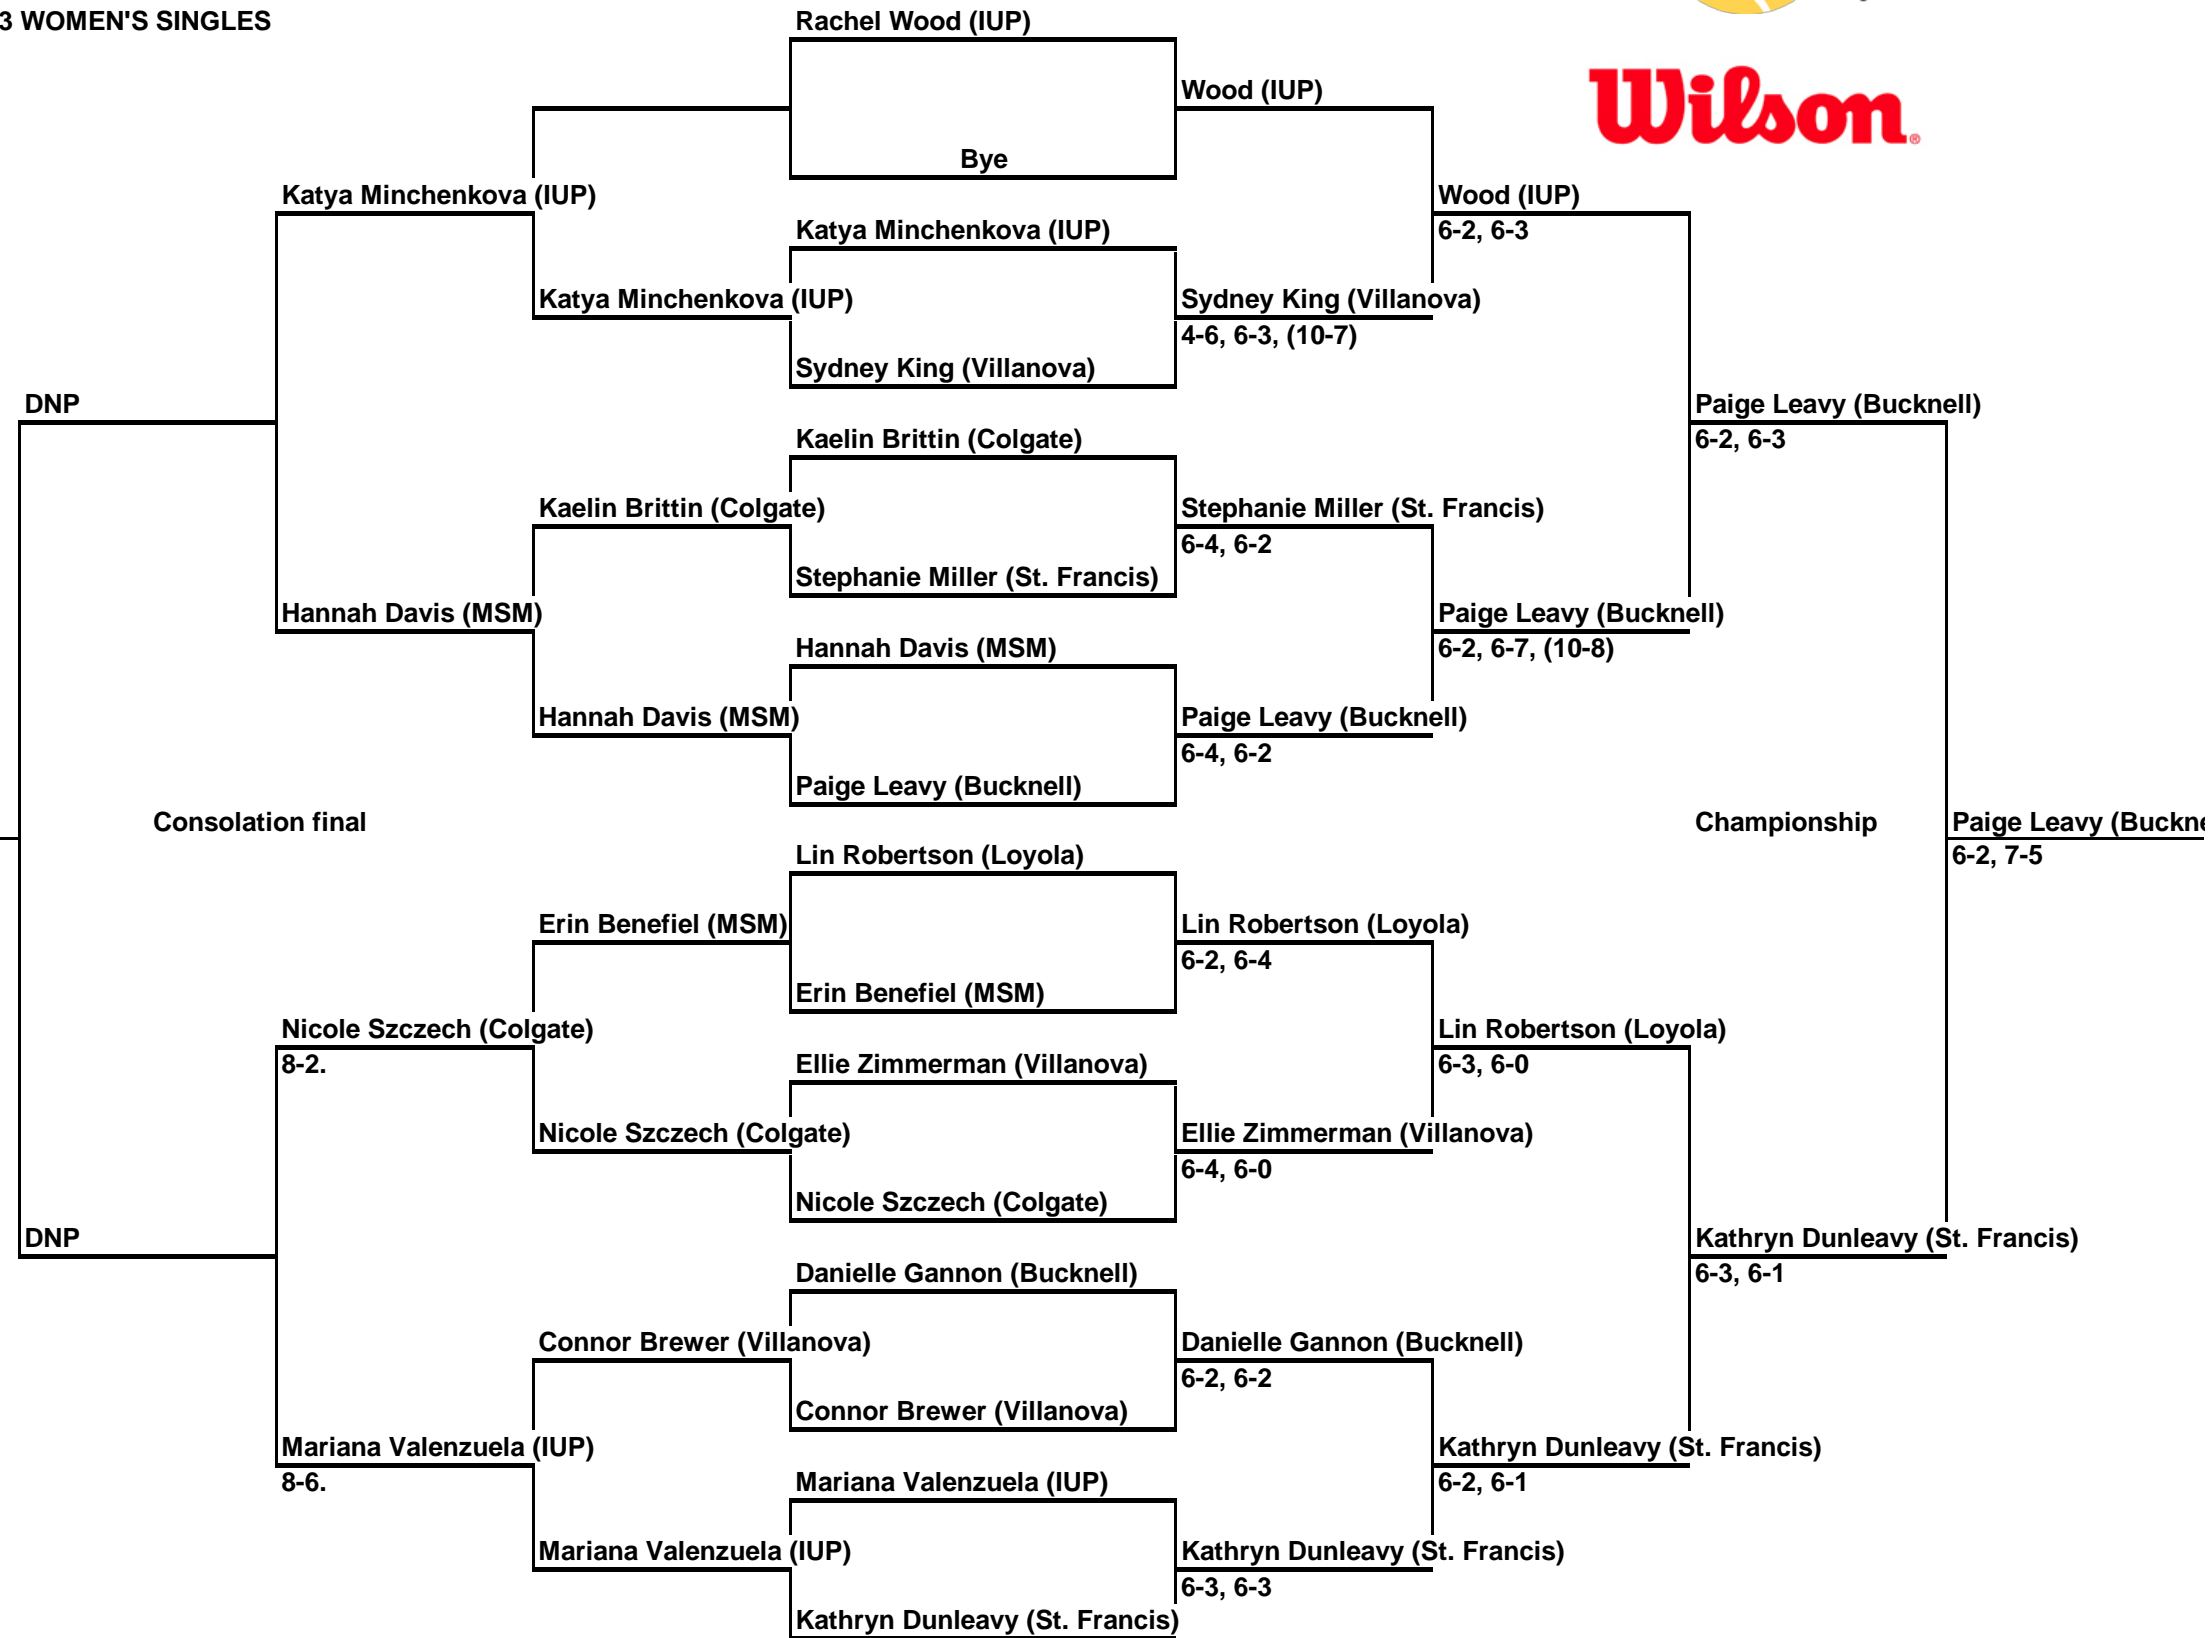

**Bucknell Fall Invite**  
 An Intercollegiate Tennis Association Sanctioned Event  
 Hosted by Bucknell University, September 9-11, 2016

**FLIGHT 1 WOMEN'S SINGLES**

# Bucknell Fall Invite

An Intercollegiate Tennis Association Sanctioned Event  
 Hosted by Bucknell University, September 9-11, 2016

## FLIGHT 2 WOMEN'S SINGLES

**Bucknell Fall Invite**  
 An Intercollegiate Tennis Association Sanctioned Event  
 Hosted by Bucknell University, September 9-11, 2016

FLIGHT 3 WOMEN'S SINGLES