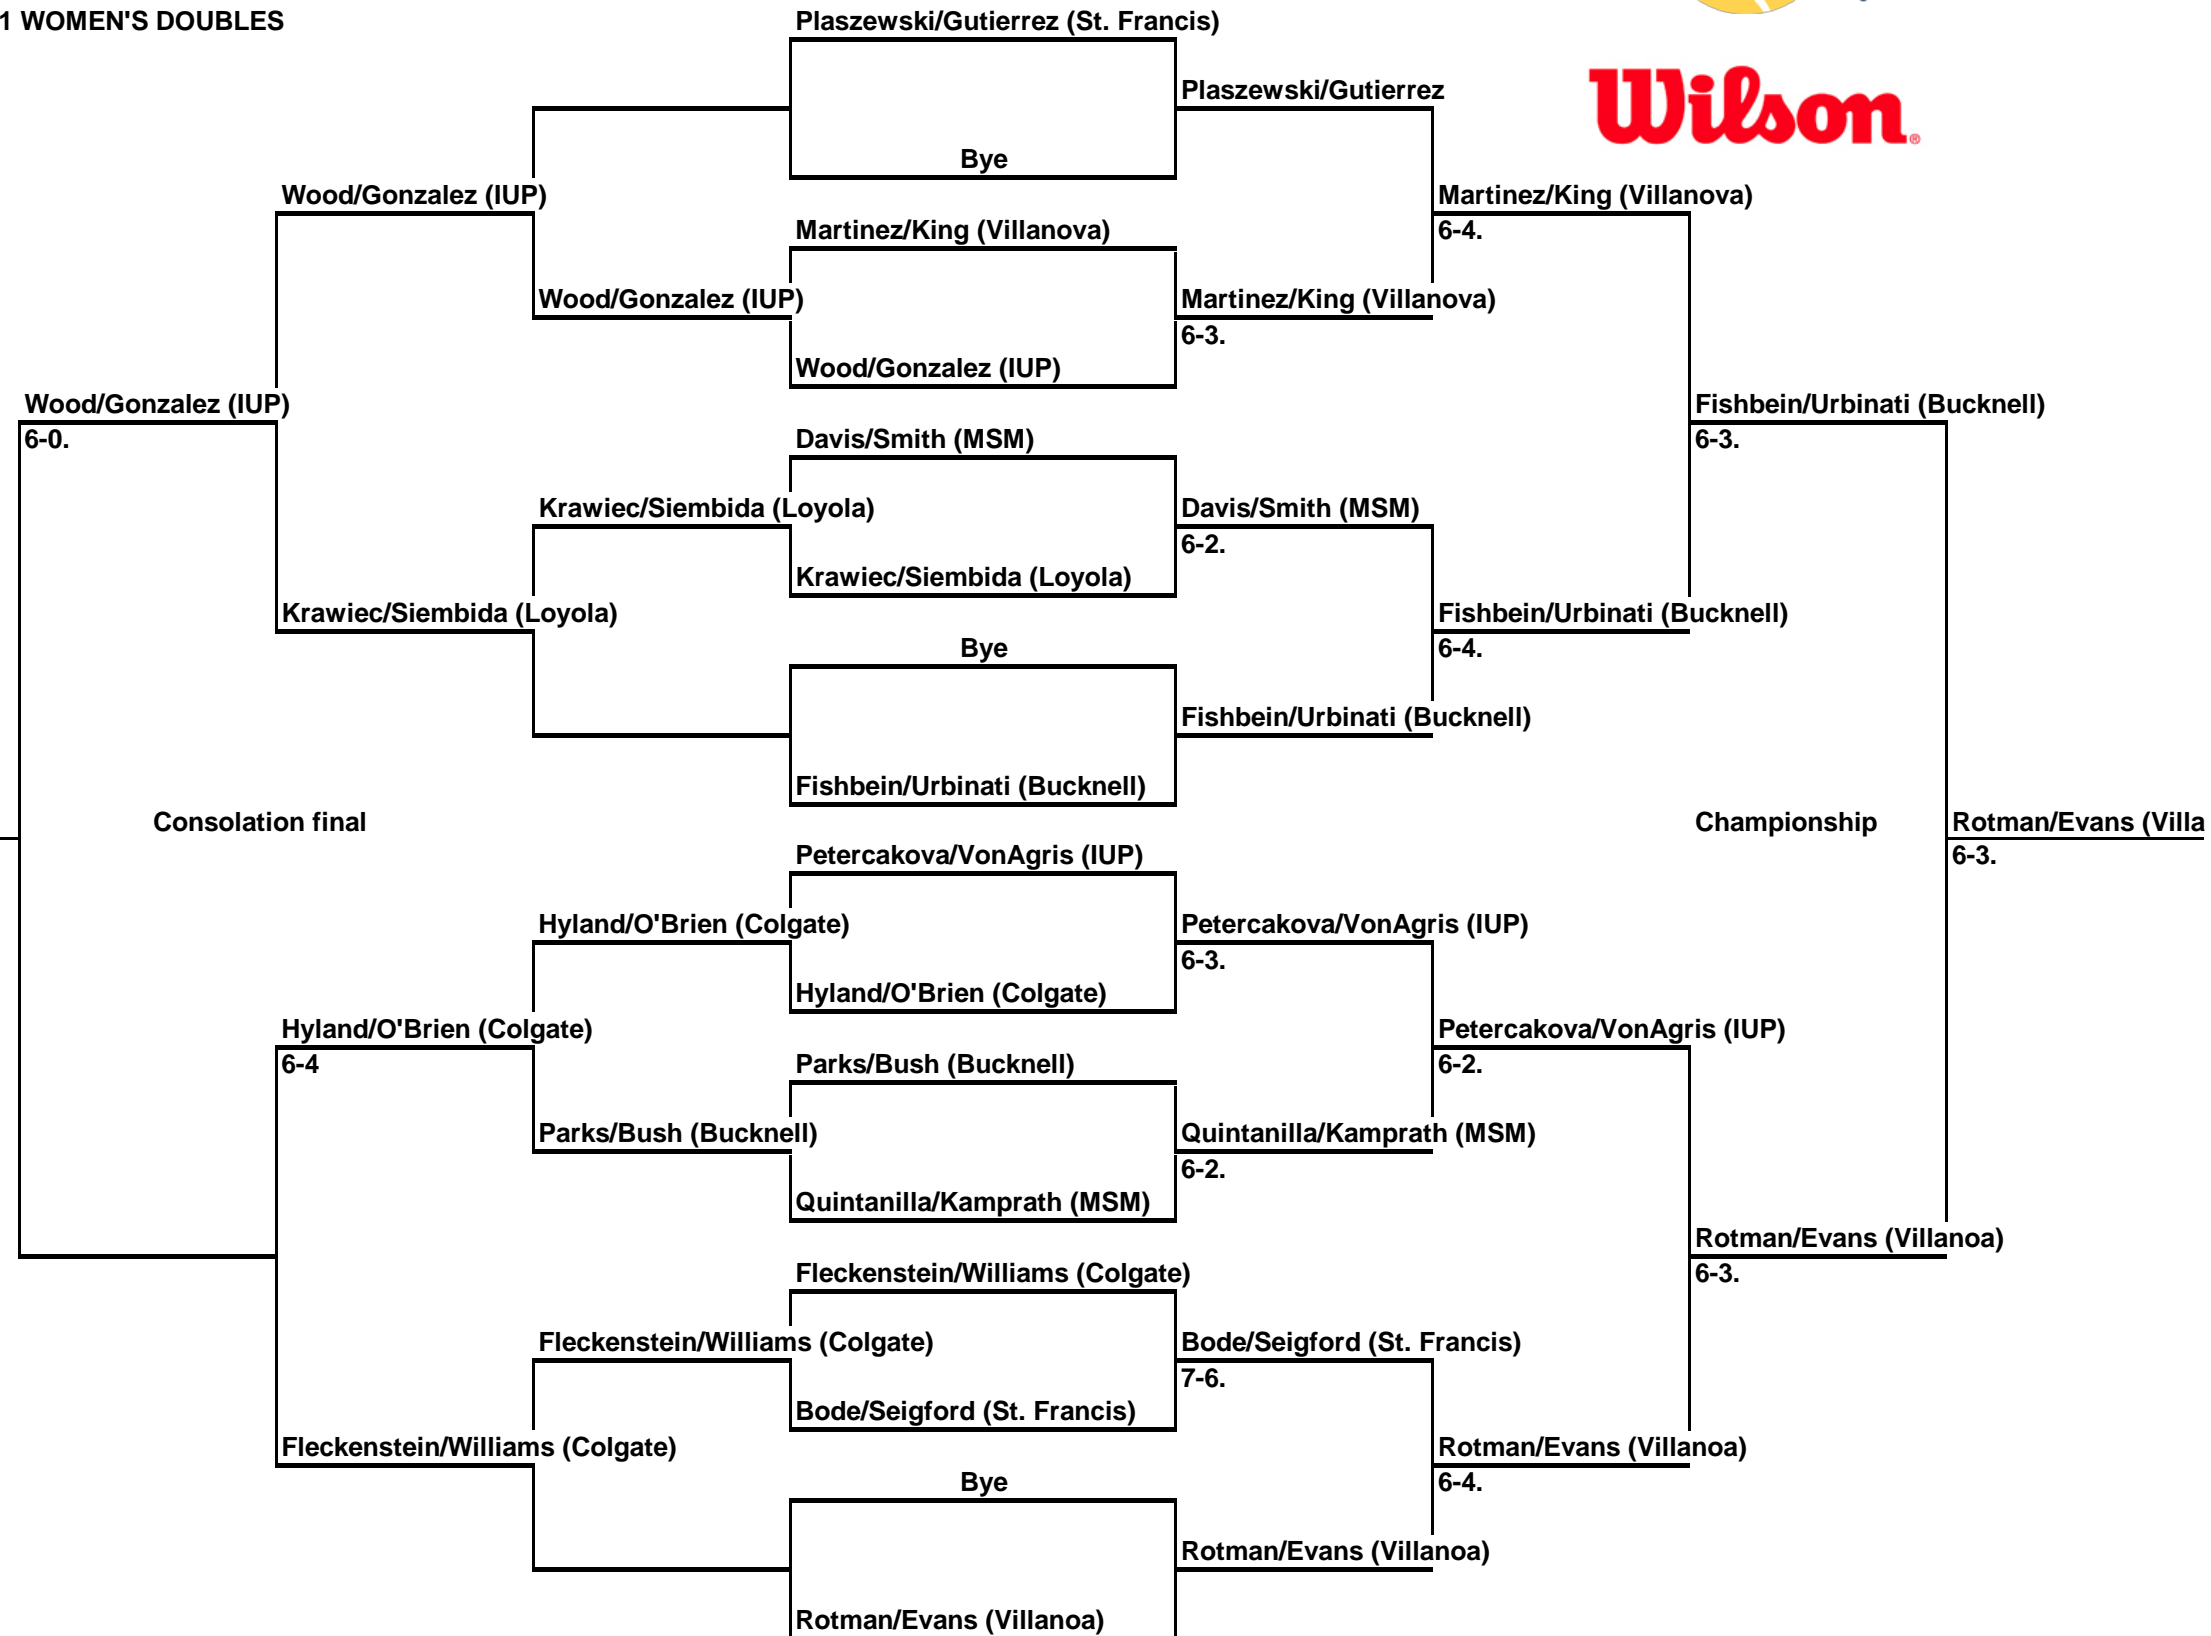

## FLIGHT 2 WOMEN'S SINGLES

**Bucknell Fall Invite**  
 An Intercollegiate Tennis Association Sanctioned Event  
 Hosted by Bucknell University, September 9-11, 2016

FLIGHT 3 WOMEN'S SINGLES

# Bucknell University

An Intercollegiate Tennis Association Sanctioned Event  
 Hosted by Bucknell University September 9-11, 2016

## Flight 4 Women's Singles

**Bucknell Fall Invite**  
 An Intercollegiate Tennis Association Sanctioned Event  
 Hosted by Bucknell University, September 9-11, 2016

FLIGHT 1 WOMEN'S DOUBLES

**Bucknell Fall Invite**  
 An Intercollegiate Tennis Association Sanctioned Event  
 Hosted by Bucknell University, September 9-11, 2016