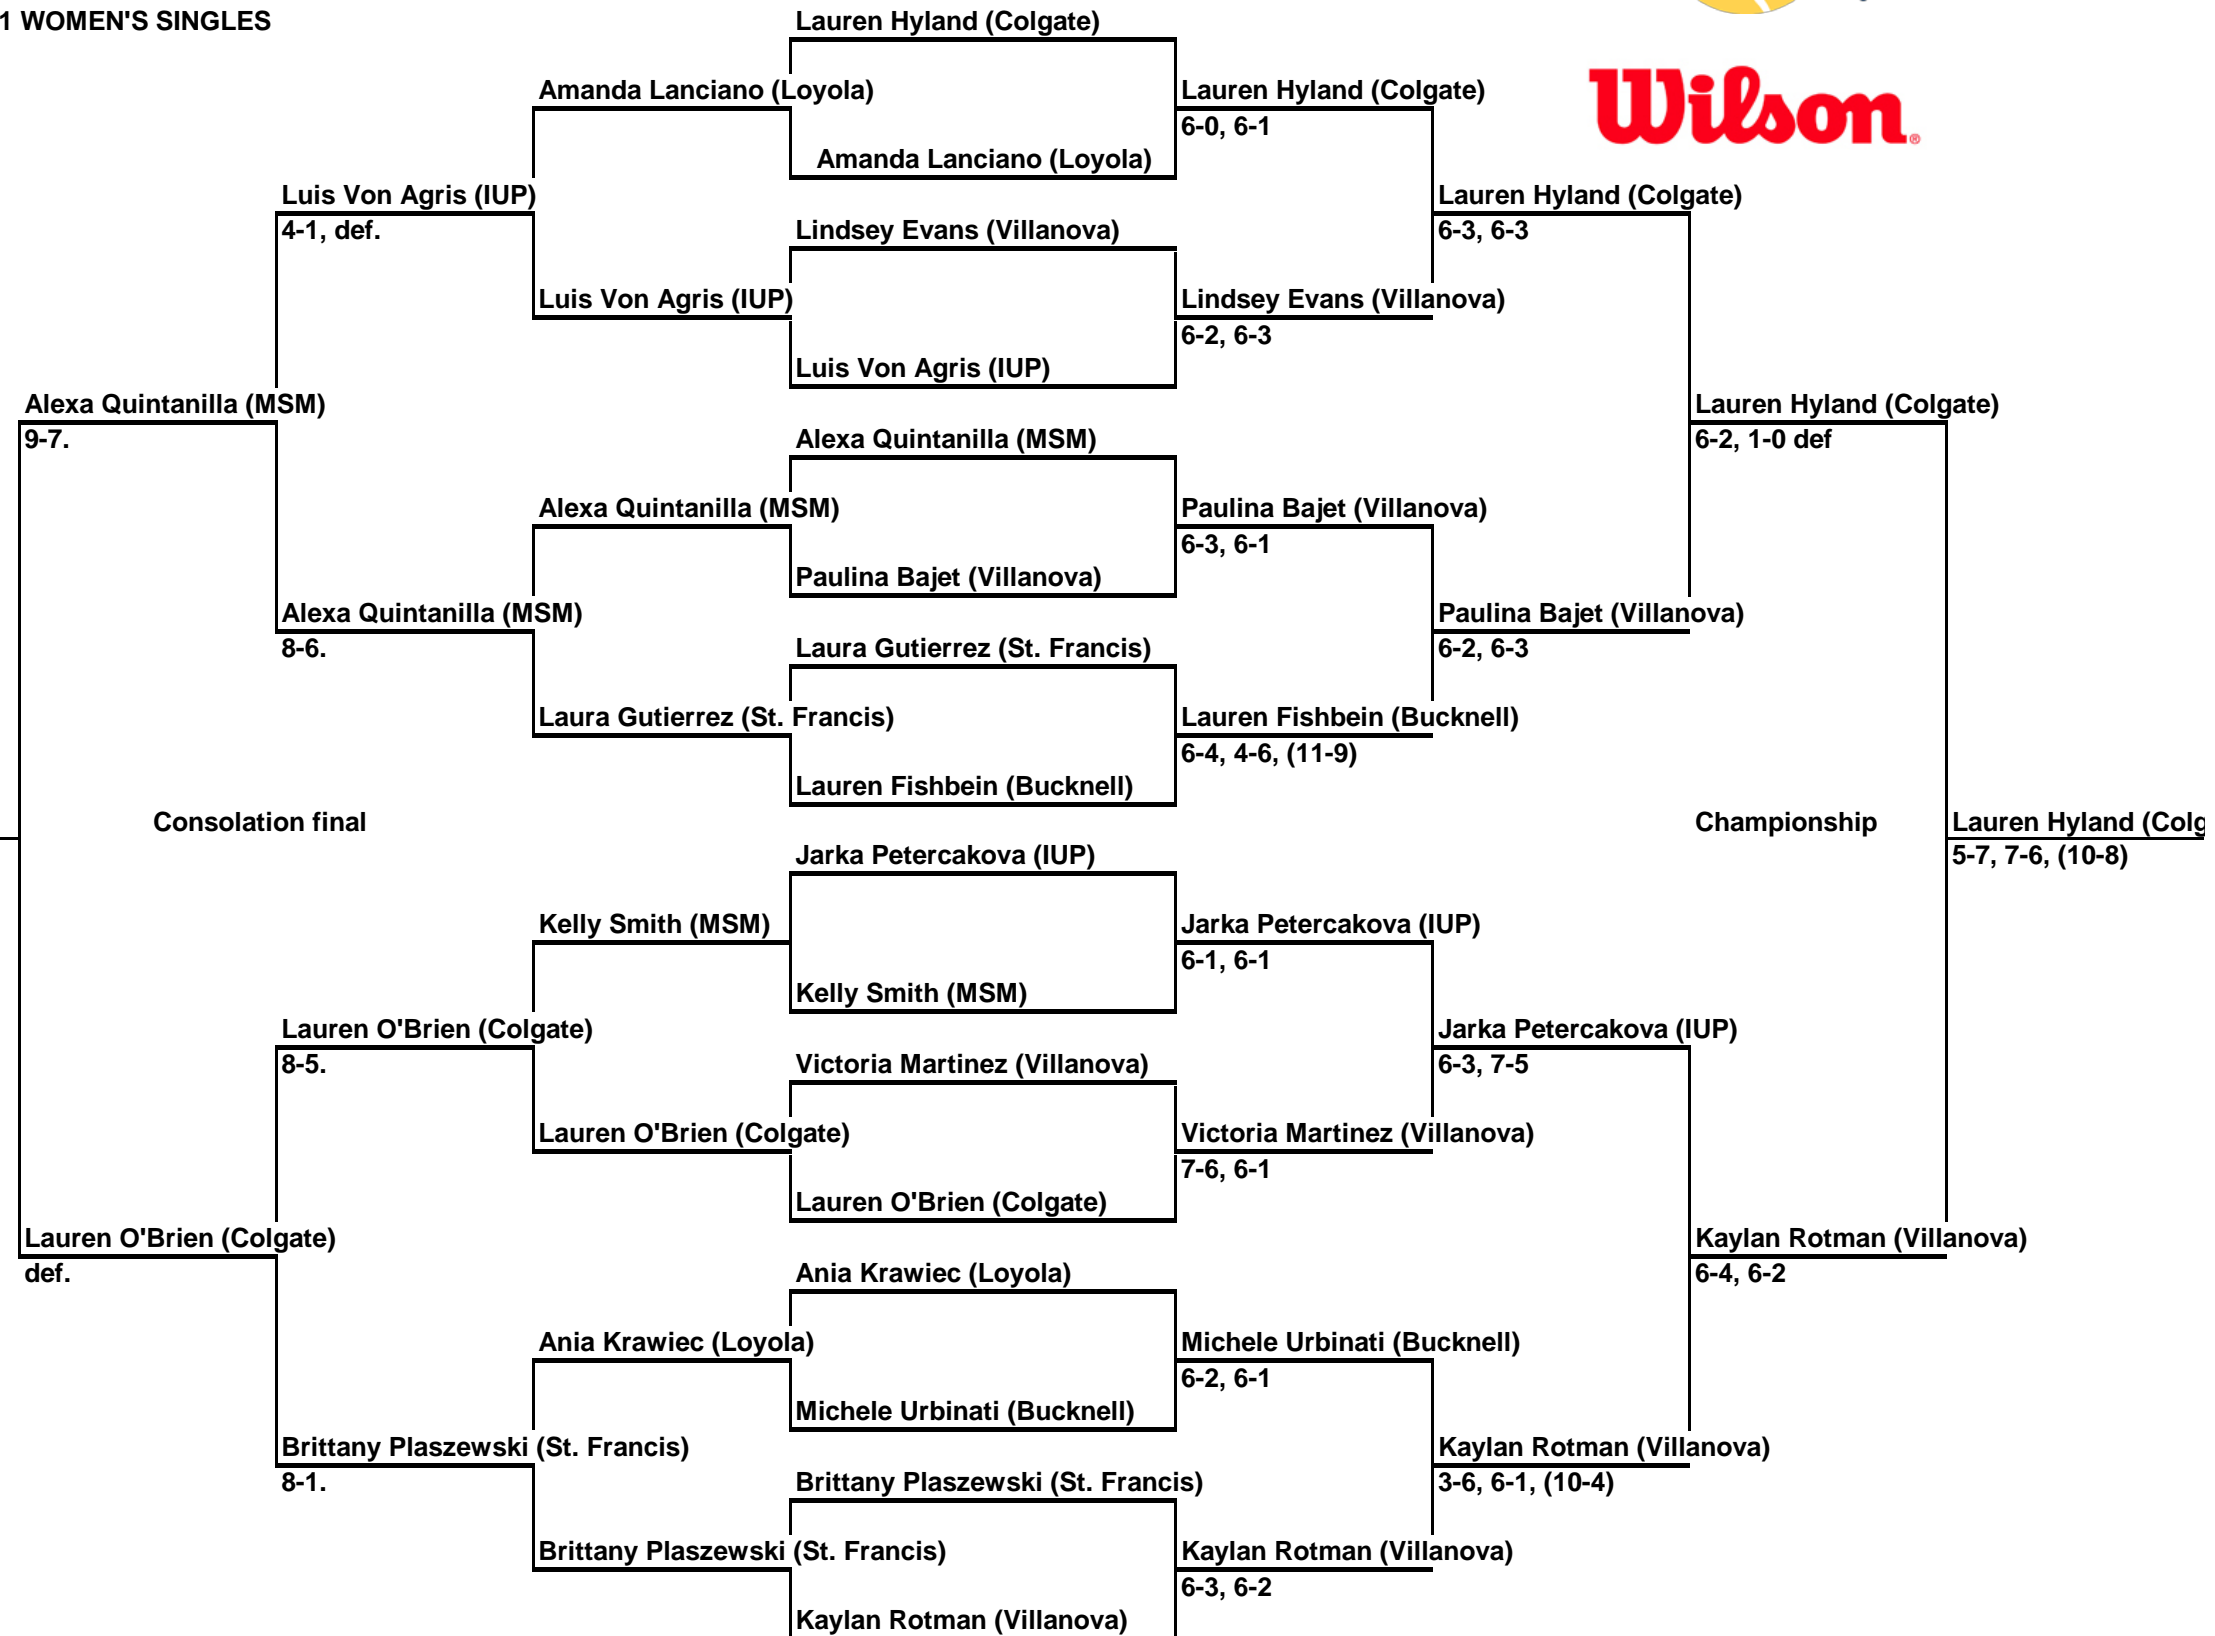

**Bucknell Fall Invite**  
 An Intercollegiate Tennis Association Sanctioned Event  
 Hosted by Bucknell University, September 9-11, 2016

**FLIGHT 1 WOMEN'S SINGLES**

# Bucknell Fall Invite

An Intercollegiate Tennis Association Sanctioned Event  
 Hosted by Bucknell University, September 9-11, 2016

## FLIGHT 2 WOMEN'S SINGLES

**Bucknell Fall Invite**  
 An Intercollegiate Tennis Association Sanctioned Event  
 Hosted by Bucknell University, September 9-11, 2016

FLIGHT 3 WOMEN'S SINGLES