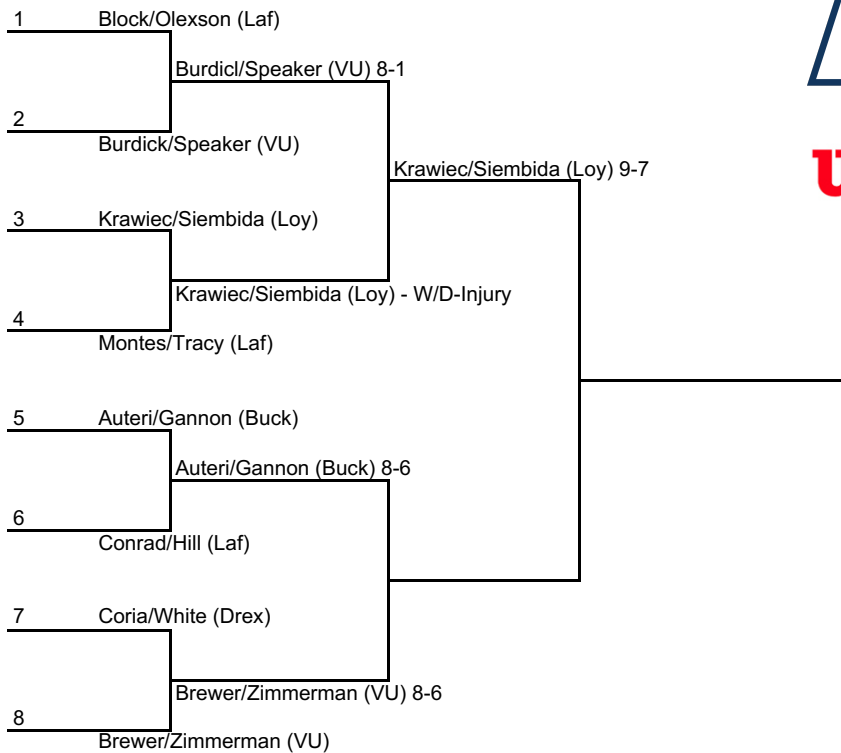

2016 SAINT JOSEPH'S INVITATIONAL - Doubles Flight 2

An Intercollegiate Tennis Association Sanctioned Event

Hosted by Saint Joseph's (9/23 - 9/25)

Friday		Friday	
1	Block/Olexson (Laf)		
	1:30 PM Maguire	Benhadi/Bunch (Drex) 8-0	
2	Benhadi/Bunch (Drex)		
		3:00 PM Maguire	Benhadi/Bunch (Drex) 8-2
3	Burdick/Speaker (VU)		
		Burdick/Speaker (VU)	
4	Bye		
			Benhadi/Bunch (Drex) 9-8 (5)
5	Krawiec/Siembida (Loy)		
	1:30 PM Maguire	Beisenova/Kogan (GW) 8-2	
6	Beisenova/Kogan (GW)		
		4:00 PM Maguire	Beisenova/Kogan (GW) 8-3
7	Montes/Tracy (Laf)		
	2:30 PM Maguire	K. Devlin/Contrata (SJU) 8-3	
8	K. Devlin/Contrata (SJU)		
9	Busby/Bajet (VU)		
	1:30 PM Maguire	Busby/Bajet (VU) 8-4	
10	Auteri/Gannon (Buck)		
		3:00 PM Maguire	Busby/Bajet (VU) 8-0
11	Agee/Robertson (Loy)		
	1:30 PM Maguire	Agee/Robertson (Loy) 8-3	
12	Conrad/Hill (Laf)		
			Busby/Bajet (VU) 9-8 (7-4)
13	Coria/White (Drex)		
		Coria/White (Drex)	
14	Bye		
		4:00 PM Maguire	Bush/Leavy (Buck) 9-8 (4)
15	Brewer/Zimmerman (VU)		
	2:30 PM Maguire	Bush/Leavy (Buck) 9-7	
16	Bush/Leavy (Buck)		

2016 SAINT JOSEPH'S INVITATIONAL - Doubles Flight 2 Con.

CONSOLATION DRAW

Hosted by Saint Joseph's (9/23-9/25)

Friday