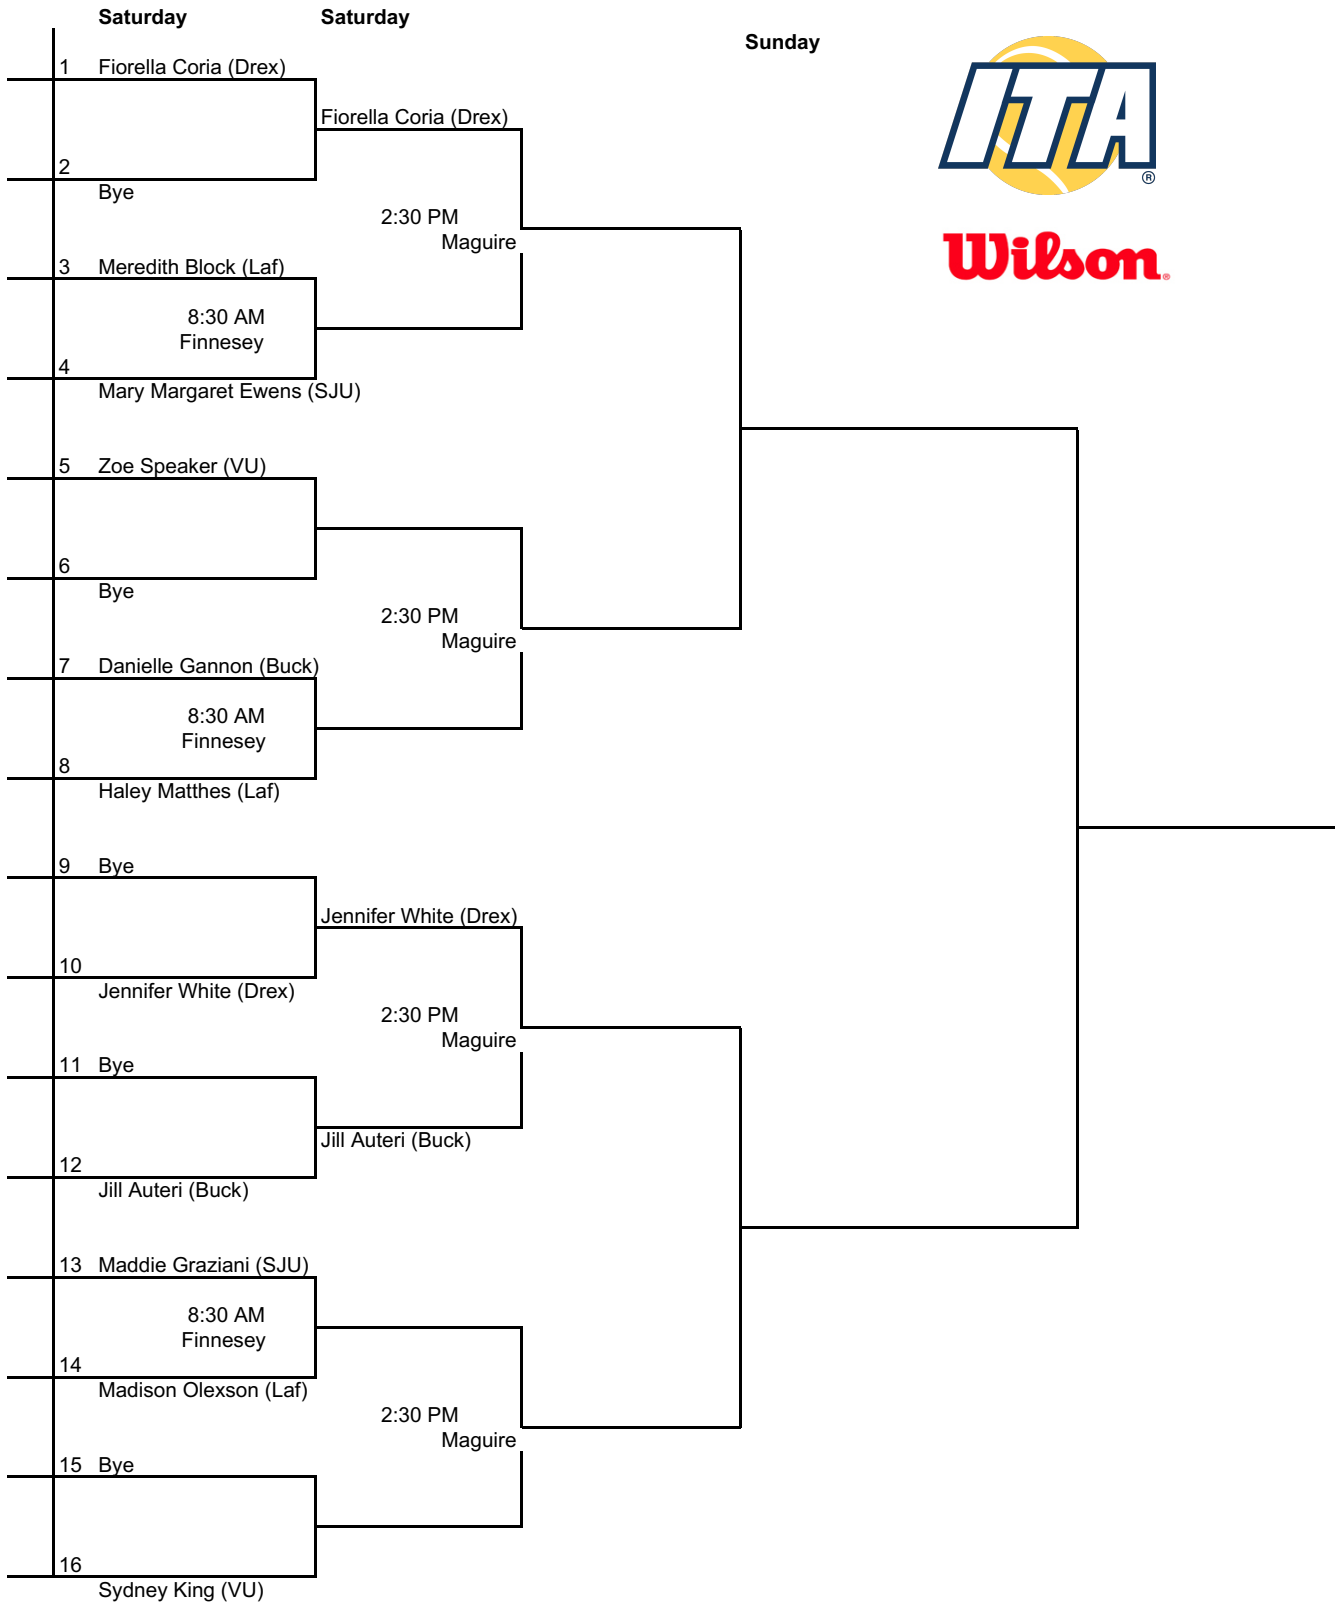

2016 SAINT JOSEPH'S INVITATIONAL - Singles Flight 4

An Intercollegiate Tennis Association Sanctioned Event
Hosted by Saint Joseph's (9/23-9/25)