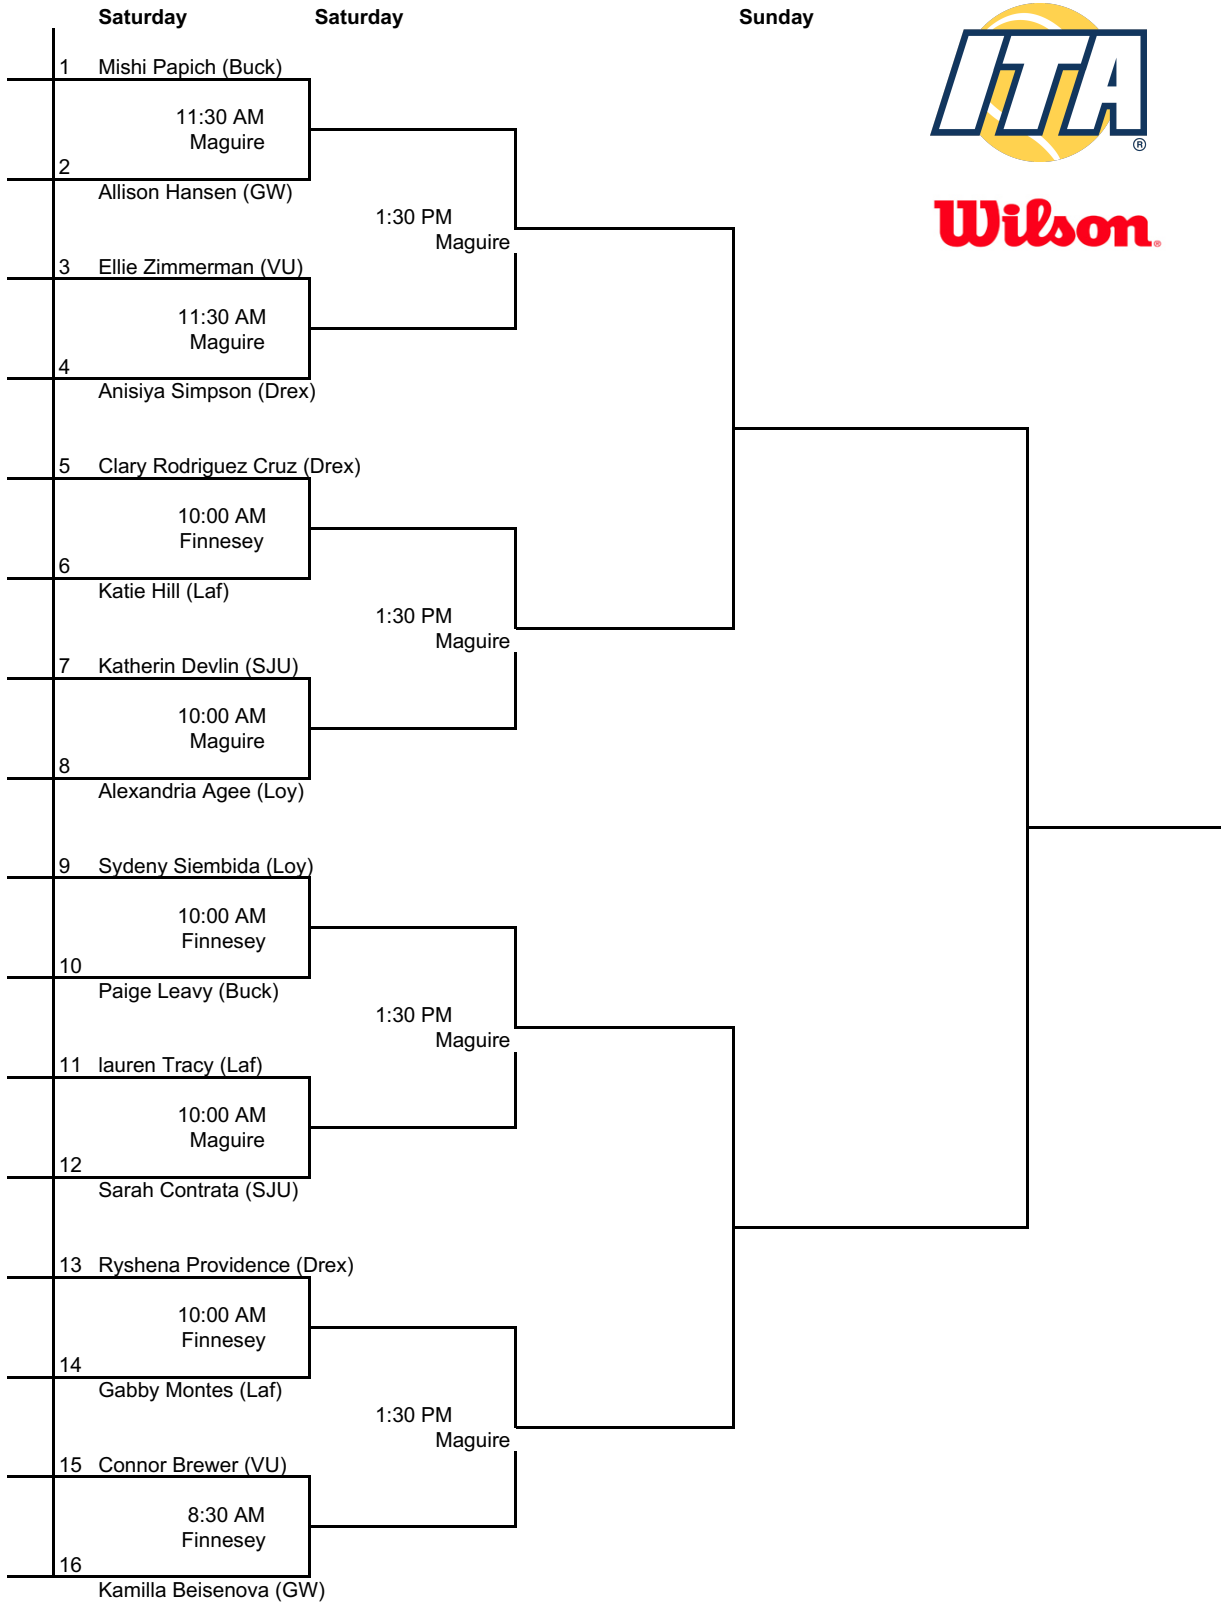

2016 SAINT JOSEPH'S INVITATIONAL - Singles Flight 3

An Intercollegiate Tennis Association Sanctioned Event
Hosted by Saint Joseph's (9/23-9/25)