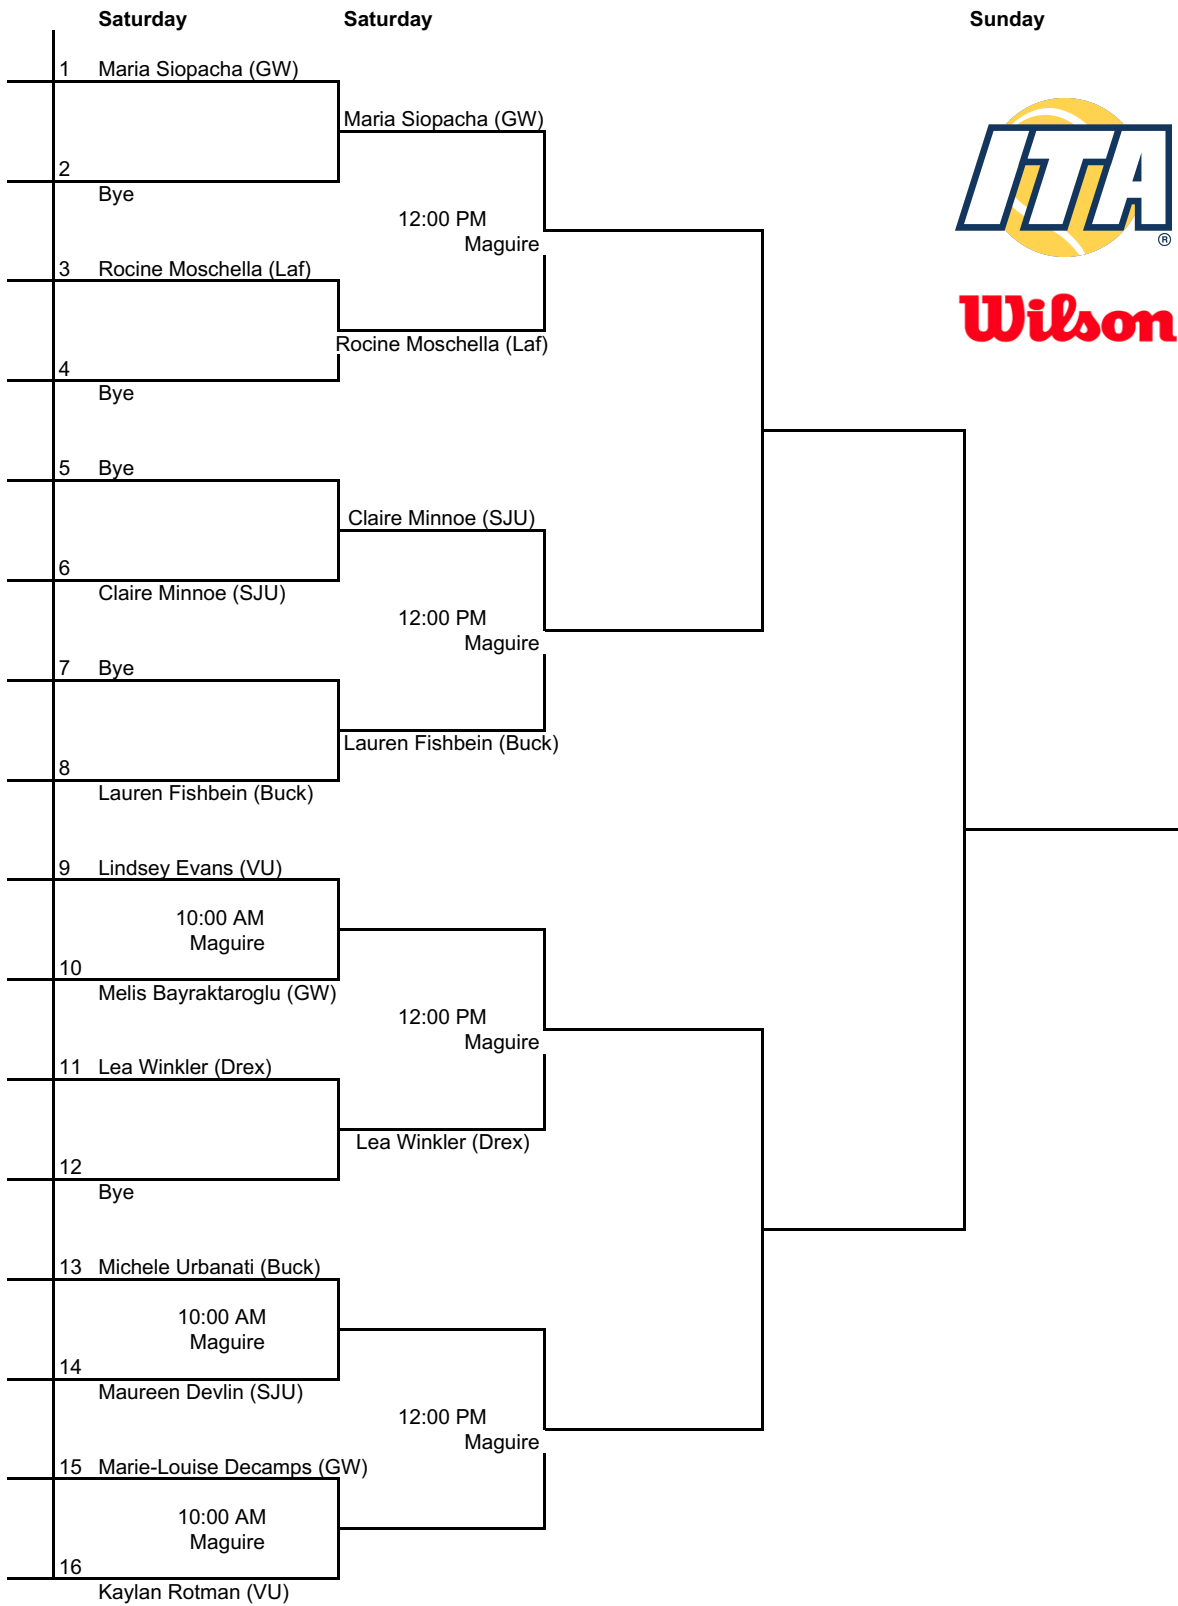

2016 SAINT JOSEPH'S INVITATIONAL - Singles Flight 1

An Intercollegiate Tennis Association Sanctioned Event
Hosted by Saint Joseph's (9/23-9/25)