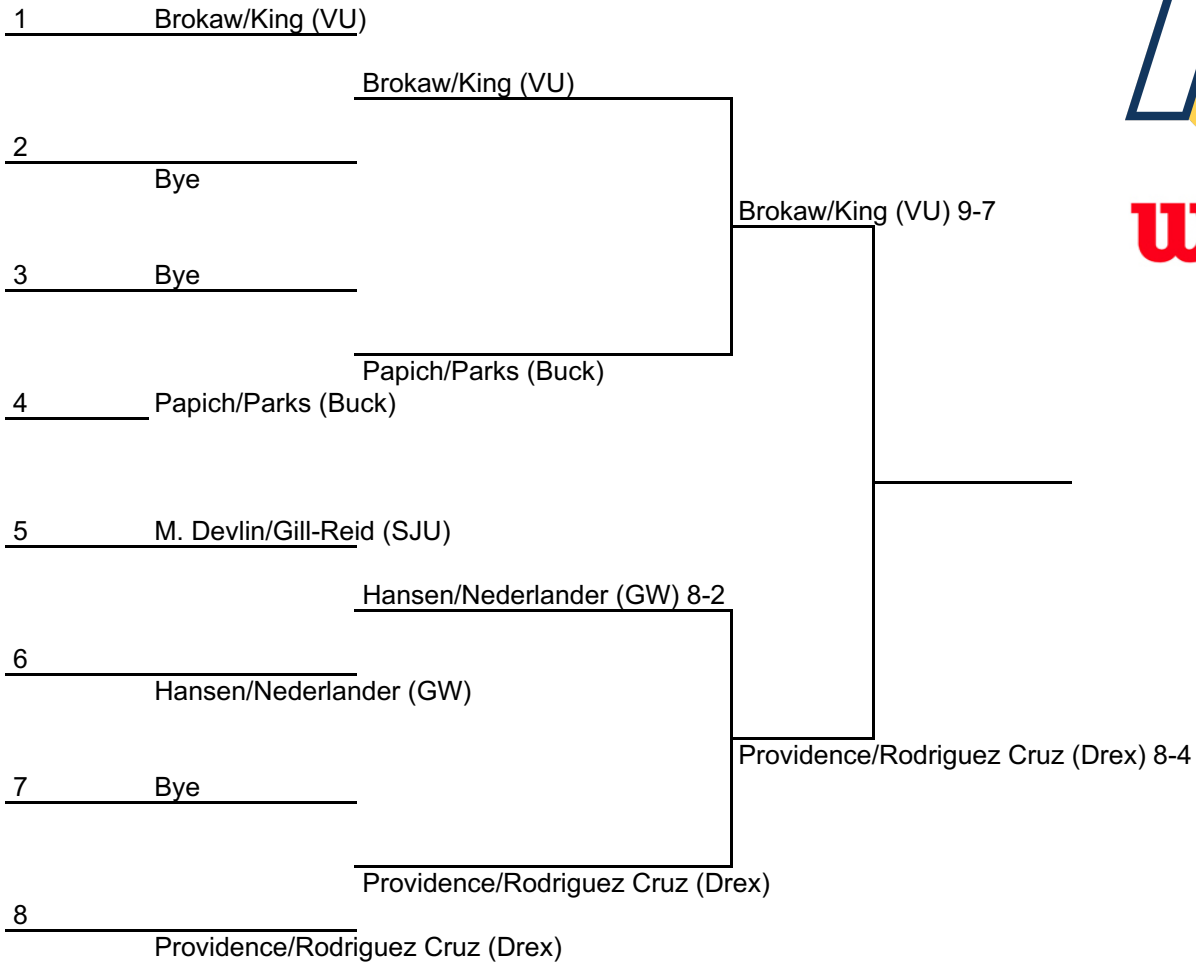

2016 SAINT JOSEPH'S INVITATIONAL - Doubles Flight 1 Con.

CONSOLATION DRAW

Hosted by Saint Joseph's (9/23-9/25)

Friday

2016 SAINT JOSEPH'S INVITATIONAL - Doubles Flight 2

An Intercollegiate Tennis Association Sanctioned Event

Hosted by Saint Joseph's (9/23 - 9/25)

Friday		Friday	
1	Block/Olexson (Laf)		
	1:30 PM Maguire	Benhadi/Bunch (Drex) 8-0	
2	Benhadi/Bunch (Drex)		
		3:00 PM Maguire	Benhadi/Bunch (Drex) 8-2
3	Burdick/Speaker (VU)		
		Burdick/Speaker (VU)	
4	Bye		
			Benhadi/Bunch (Drex) 9-8 (5)
5	Krawiec/Siembida (Loy)		
	1:30 PM Maguire	Beisenova/Kogan (GW) 8-2	
6	Beisenova/Kogan (GW)		
		4:00 PM Maguire	Beisenova/Kogan (GW) 8-3
7	Montes/Tracy (Laf)		
	2:30 PM Maguire	K. Devlin/Contrata (SJU) 8-3	
8	K. Devlin/Contrata (SJU)		
9	Busby/Bajet (VU)		
	1:30 PM Maguire	Busby/Bajet (VU) 8-4	
10	Auteri/Gannon (Buck)		
		3:00 PM Maguire	Busby/Bajet (VU) 8-0
11	Agee/Robertson (Loy)		
	1:30 PM Maguire	Agee/Robertson (Loy) 8-3	
12	Conrad/Hill (Laf)		
			Busby/Bajet (VU) 9-8 (7-4)
13	Coria/White (Drex)		
		Coria/White (Drex)	
14	Bye		
		4:00 PM Maguire	Bush/Leavy (Buck) 9-8 (4)
15	Brewer/Zimmerman (VU)		
	2:30 PM Maguire	Bush/Leavy (Buck) 9-7	
16	Bush/Leavy (Buck)