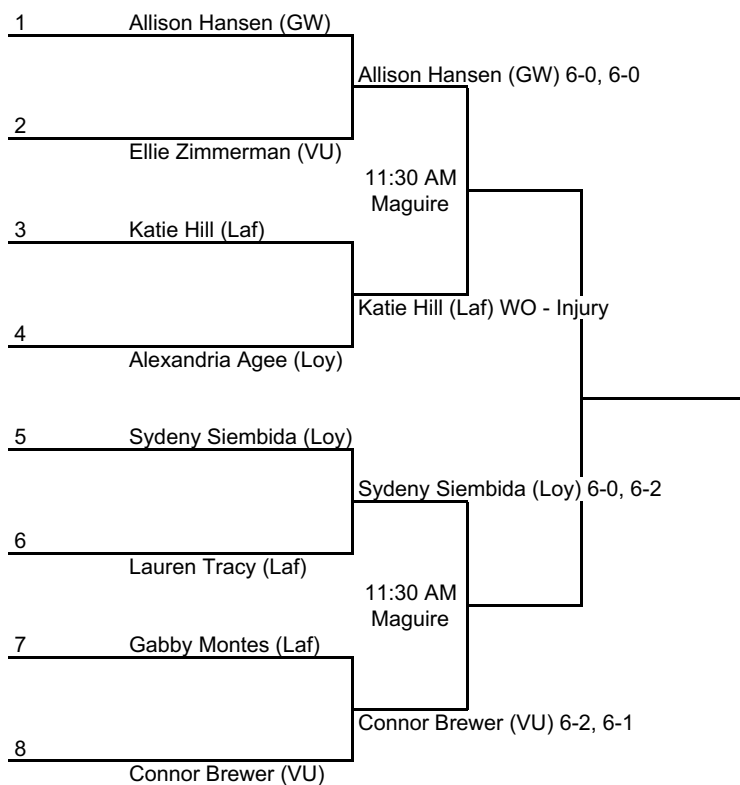

	Saturday	Saturday	Sunday
1	Mishi Papich (Buck)		
	11:30 AM Maguire	Mishi Papich (Buck) 3-6, 6-3, 10-8	
2	Allison Hansen (GW)		
		1:30 PM Maguire	Mishi Papich (Buck) 6-3, 7-5
3	Ellie Zimmerman (VU)		
	11:30 AM Maguire	Anisiya Simpson (Drex) 6-4, 6-3	
4	Anisiya Simpson (Drex)		9:00 AM Maguire
5	Clary Rodriguez Cruz (Drex)		
	10:00 AM Finnesey	Clary Rodriguez Cruz (Drex) 6-1, 6-0	
6	Katie Hill (Laf)		
		1:30 PM Maguire	Clary Rodriguez Cruz (Drex) 2-6, 6-3, 10-6
7	Katherine Devlin (SJU)		
	10:00 AM Maguire	Katherine Devlin (SJU) 6-3, 2-0 (retired)	
8	Alexandria Agee (Loy)		
9	Sydeny Siembida (Loy)		
	10:00 AM Finnesey	Paige Leavy (Buck) 6-2, 6-2	
10	Paige Leavy (Buck)		
		1:30 PM Maguire	Paige Leavy (Buck) 1-6, 7-5, 10-3
11	Lauren Tracy (Laf)		
	10:00 AM Maguire	Sarah Contrata (SJU) 6-0, 6-2	
12	Sarah Contrata (SJU)		9:00 AM Maguire
13	Ryshena Providence (Drex)		
	10:00 AM Finnesey	Ryshena Providence (Drex) 6-1, 6-3	
14	Gabby Montes (Laf)		
		1:30 PM Maguire	Kamilla Beisenova (GW) 6-1, 6-2
15	Connor Brewer (VU)		
	8:30 AM Finnesey	Kamilla Beisenova (GW) 6-2, 6-2	
16	Kamilla Beisenova (GW)		

2016 SAINT JOSEPH'S INVITATIONAL - Singles Flight 3 Con.

CONSOLATION DRAW

Hosted by Saint Joseph's (9/23-9/25)

Wilson.

2016 SAINT JOSEPH'S INVITATIONAL - Singles Flight 4

An Intercollegiate Tennis Association Sanctioned Event
Hosted by Saint Joseph's (9/23-9/25)