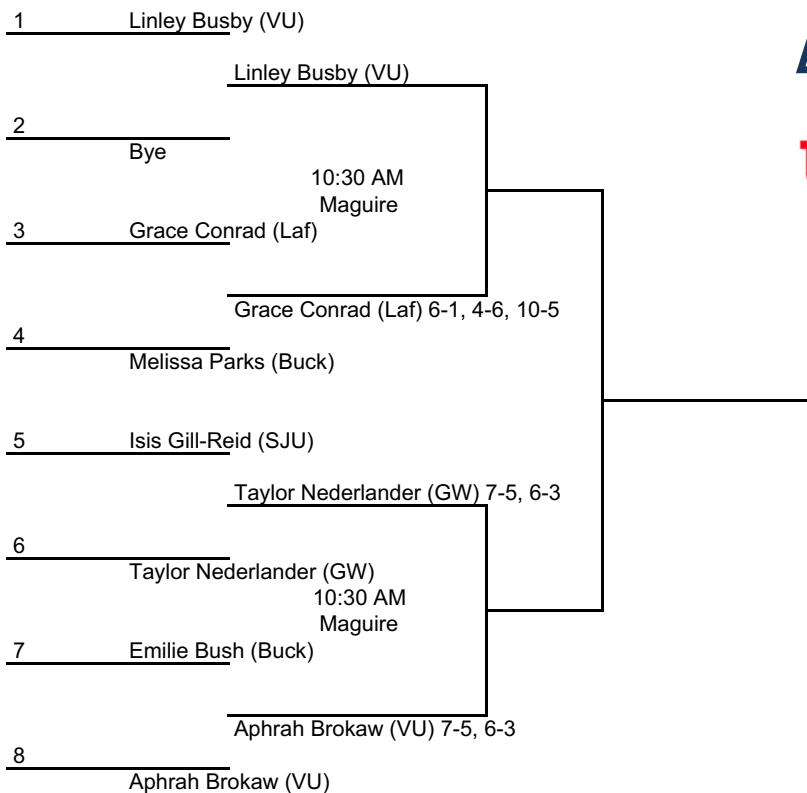

2016 SAINT JOSEPH'S INVITATIONAL - Singles Flight 2 Con.

CONSOLATION DRAW

Hosted by Saint Joseph's (9/23-9/25)

2016 SAINT JOSEPH'S INVITATIONAL - Singles Flight 3

An Intercollegiate Tennis Association Sanctioned Event
Hosted by Saint Joseph's (9/23-9/25)

	Saturday	Saturday	Sunday
1	Mishi Papich (Buck)		
	11:30 AM Maguire	Mishi Papich (Buck) 3-6, 6-3, 10-8	
2	Allison Hansen (GW)		
		1:30 PM Maguire	Mishi Papich (Buck) 6-3, 7-5
3	Ellie Zimmerman (VU)		
	11:30 AM Maguire	Anisiya Simpson (Drex) 6-4, 6-3	
4	Anisiya Simpson (Drex)		9:00 AM Maguire
5	Clary Rodriguez Cruz (Drex)		
	10:00 AM Finnesey	Clary Rodriguez Cruz (Drex) 6-1, 6-0	
6	Katie Hill (Laf)		
		1:30 PM Maguire	Clary Rodriguez Cruz (Drex) 2-6, 6-3, 10-6
7	Katherine Devlin (SJU)		
	10:00 AM Maguire	Katherine Devlin (SJU) 6-3, 2-0 (retired)	
8	Alexandria Agee (Loy)		
9	Sydeny Siembida (Loy)		
	10:00 AM Finnesey	Paige Leavy (Buck) 6-2, 6-2	
10	Paige Leavy (Buck)		
		1:30 PM Maguire	Paige Leavy (Buck) 1-6, 7-5, 10-3
11	Lauren Tracy (Laf)		
	10:00 AM Maguire	Sarah Contrata (SJU) 6-0, 6-2	
12	Sarah Contrata (SJU)		9:00 AM Maguire
13	Ryshena Providence (Drex)		
	10:00 AM Finnesey	Ryshena Providence (Drex) 6-1, 6-3	
14	Gabby Montes (Laf)		
		1:30 PM Maguire	Kamilla Beisenova (GW) 6-1, 6-2
15	Connor Brewer (VU)		
	8:30 AM Finnesey	Kamilla Beisenova (GW) 6-2, 6-2	
16	Kamilla Beisenova (GW)