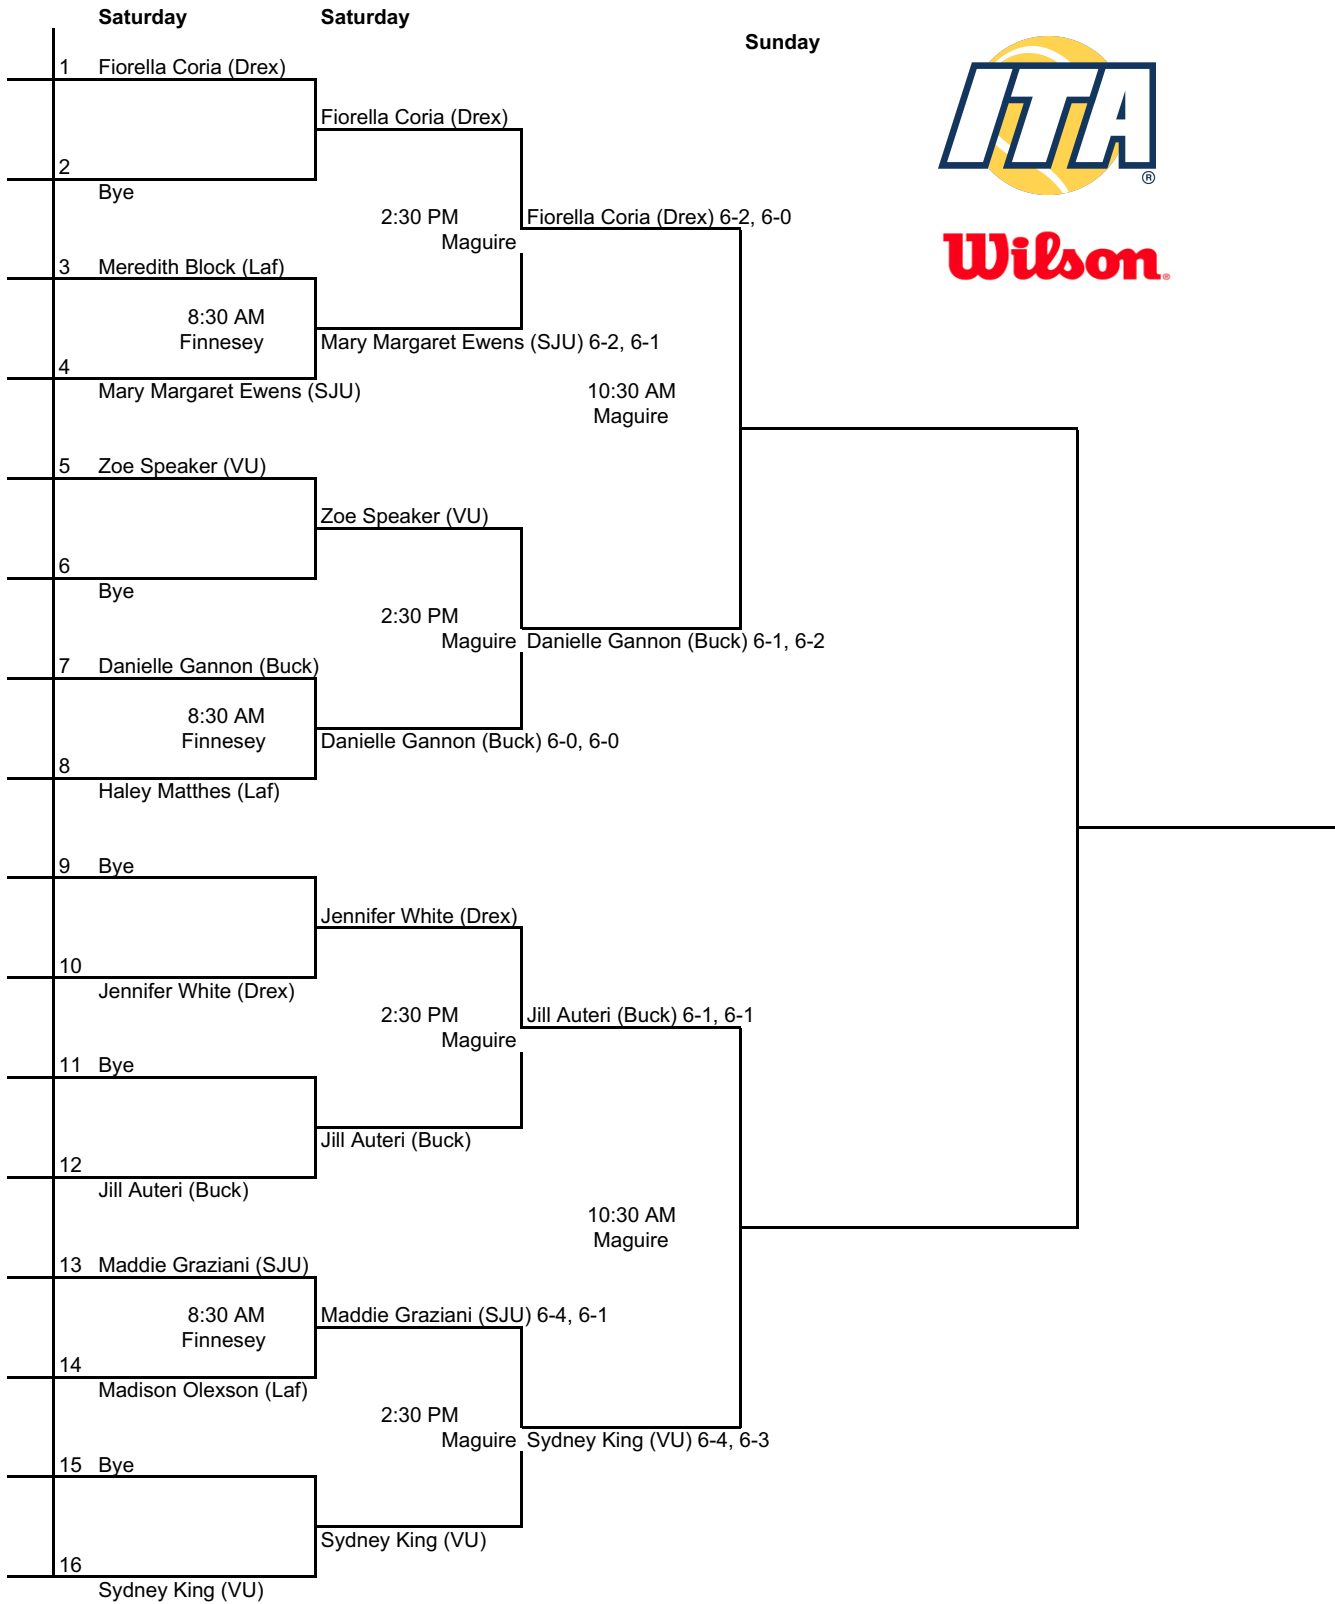

Friday		Friday	
1	Block/Olexson (Laf)		
	1:30 PM Maguire	Benhadi/Bunch (Drex) 8-0	
2	Benhadi/Bunch (Drex)		
		3:00 PM Maguire	Benhadi/Bunch (Drex) 8-2
3	Burdick/Speaker (VU)		
		Burdick/Speaker (VU)	
4	Bye		
			Benhadi/Bunch (Drex) 9-8 (5)
5	Krawiec/Siembida (Loy)		
	1:30 PM Maguire	Decamps/Kogan (GW) 8-2	
6	Decamps/Kogan (GW)		
		4:00 PM Maguire	Decamps/Kogan (GW) 8-3
7	Montes/Tracy (Laf)		
	2:30 PM Maguire	K. Devlin/Contrata (SJU) 8-3	
8	K. Devlin/Contrata (SJU)		
9	Busby/Bajet (VU)		
	1:30 PM Maguire	Busby/Bajet (VU) 8-4	
10	Auteri/Gannon (Buck)		
		3:00 PM Maguire	Busby/Bajet (VU) 8-0
11	Agee/Robertson (Loy)		
	1:30 PM Maguire	Agee/Robertson (Loy) 8-3	
12	Conrad/Hill (Laf)		
			Busby/Bajet (VU) 9-8 (7-4)
13	Coria/White (Drex)		
		Coria/White (Drex)	
14	Bye		
		4:00 PM Maguire	Bush/Leavy (Buck) 9-8 (4)
15	Brewer/Zimmerman (VU)		
	2:30 PM Maguire	Bush/Leavy (Buck) 9-7	
16	Bush/Leavy (Buck)		

2016 SAINT JOSEPH'S INVITATIONAL - Singles Flight 3 Con.

CONSOLATION DRAW

Hosted by Saint Joseph's (9/23-9/25)

Wilson.

2016 SAINT JOSEPH'S INVITATIONAL - Singles Flight 4

An Intercollegiate Tennis Association Sanctioned Event
Hosted by Saint Joseph's (9/23-9/25)