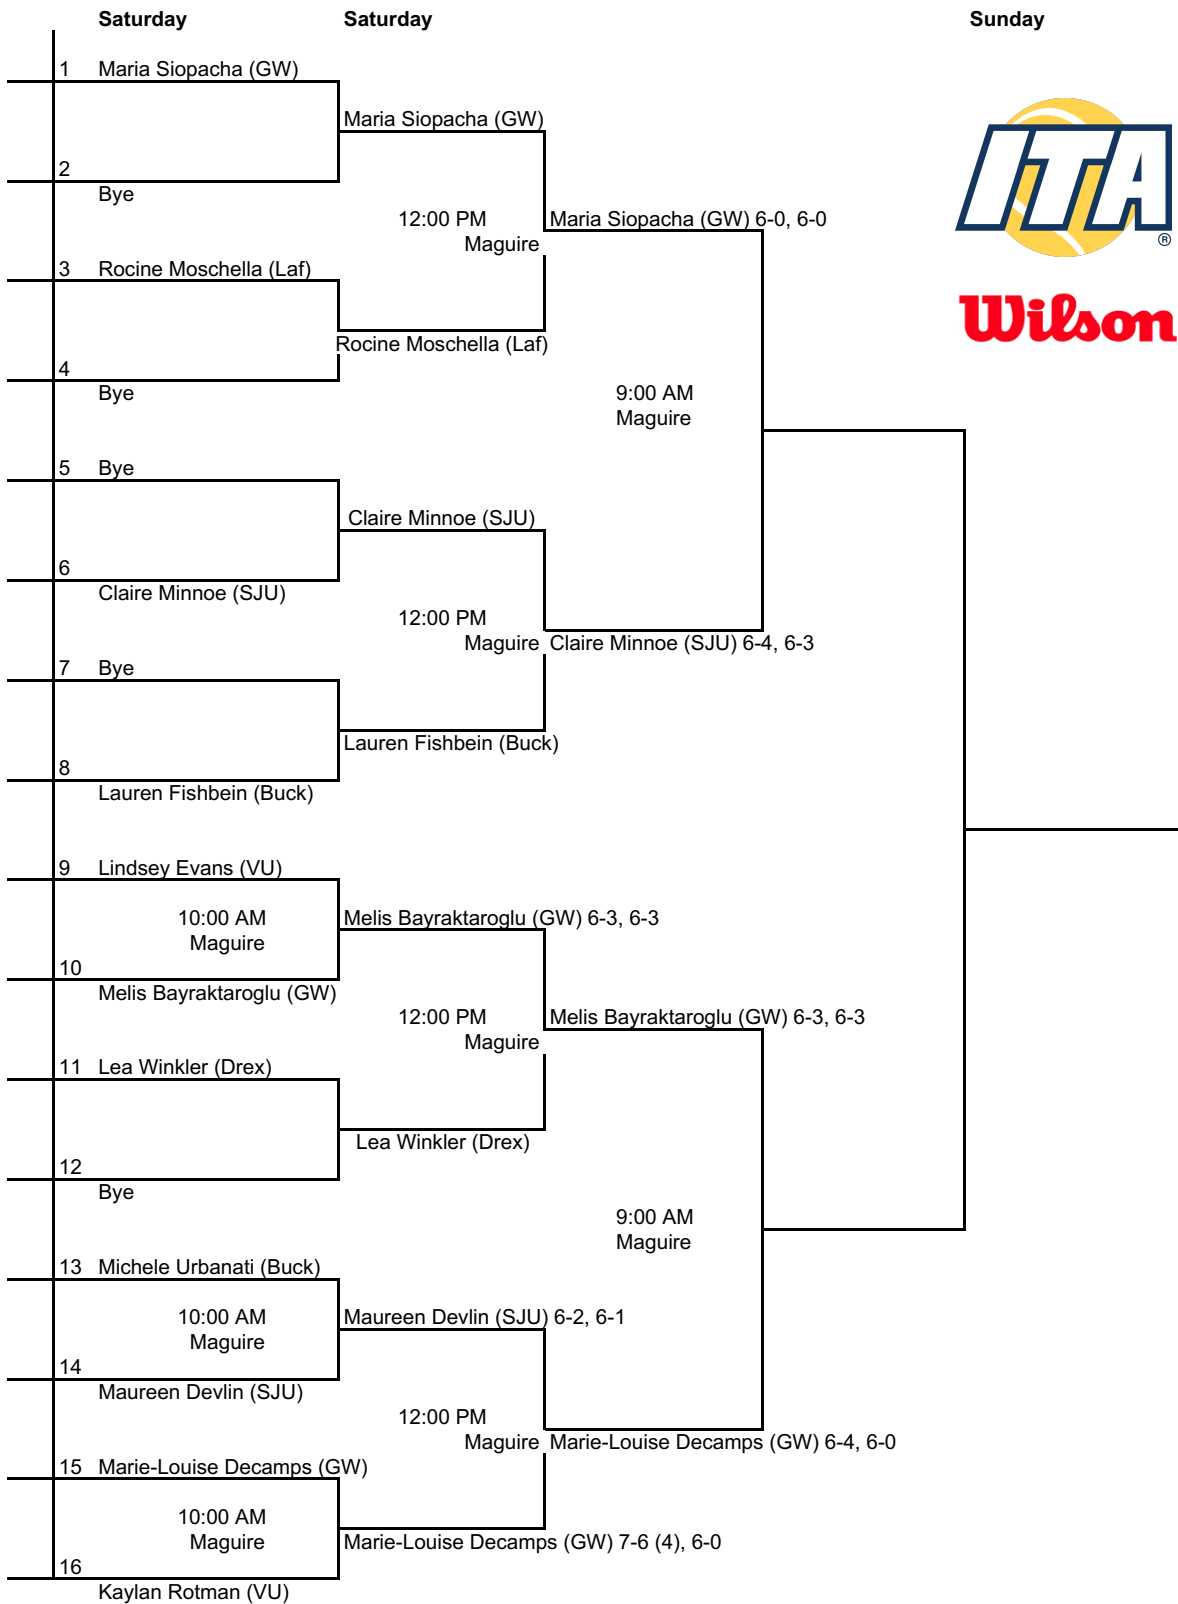

2016 SAINT JOSEPH'S INVITATIONAL - Singles Flight 1

An Intercollegiate Tennis Association Sanctioned Event
Hosted by Saint Joseph's (9/23-9/25)