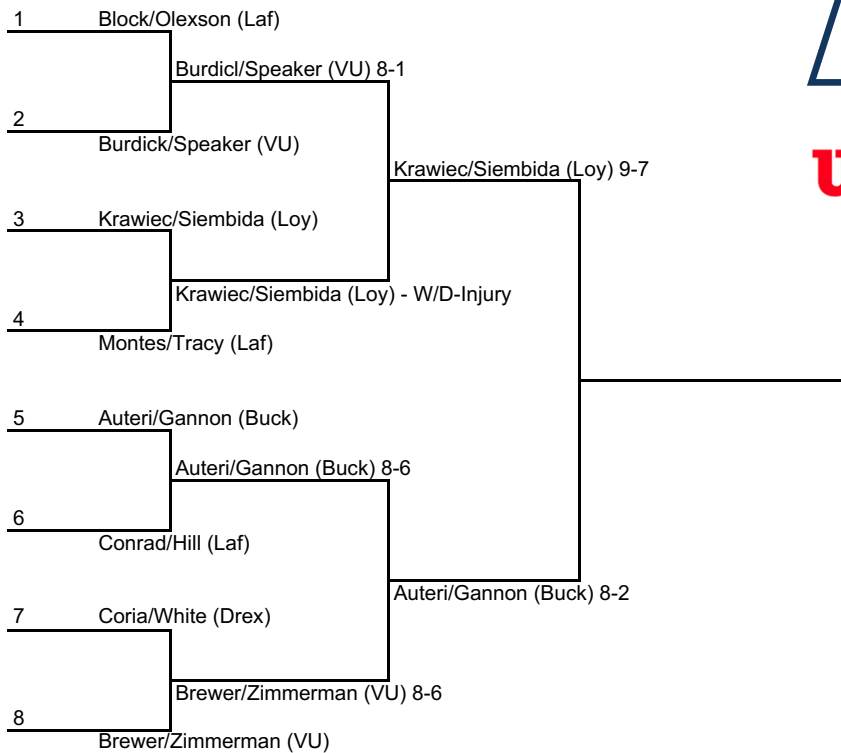

2016 SAINT JOSEPH'S INVITATIONAL - Doubles Flight 2

An Intercollegiate Tennis Association Sanctioned Event

Hosted by Saint Joseph's (9/23 - 9/25)

Friday		Friday	
1	Block/Olexson (Laf)		
	1:30 PM Maguire	Benhadi/Bunch (Drex) 8-0	
2	Benhadi/Bunch (Drex)		
		3:00 PM Maguire	Benhadi/Bunch (Drex) 8-2
3	Burdick/Speaker (VU)		
		Burdick/Speaker (VU)	
4	Bye		
			Benhadi/Bunch (Drex) 9-8 (5)
5	Krawiec/Siembida (Loy)		
	1:30 PM Maguire	Decamps/Kogan (GW) 8-2	
6	Decamps/Kogan (GW)		
		4:00 PM Maguire	Decamps/Kogan (GW) 8-3
7	Montes/Tracy (Laf)		
	2:30 PM Maguire	K. Devlin/Contrata (SJU) 8-3	
8	K. Devlin/Contrata (SJU)		
9	Busby/Bajet (VU)		
	1:30 PM Maguire	Busby/Bajet (VU) 8-4	
10	Auteri/Gannon (Buck)		
		3:00 PM Maguire	Busby/Bajet (VU) 8-0
11	Agee/Robertson (Loy)		
	1:30 PM Maguire	Agee/Robertson (Loy) 8-3	
12	Conrad/Hill (Laf)		
			Busby/Bajet (VU) 9-8 (7-4)
13	Coria/White (Drex)		
		Coria/White (Drex)	
14	Bye		
		4:00 PM Maguire	Bush/Leavy (Buck) 9-8 (4)
15	Brewer/Zimmerman (VU)		
	2:30 PM Maguire	Bush/Leavy (Buck) 9-7	
16	Bush/Leavy (Buck)		

2016 SAINT JOSEPH'S INVITATIONAL - Doubles Flight 2 Con.

CONSOLATION DRAW

Hosted by Saint Joseph's (9/23-9/25)

Friday