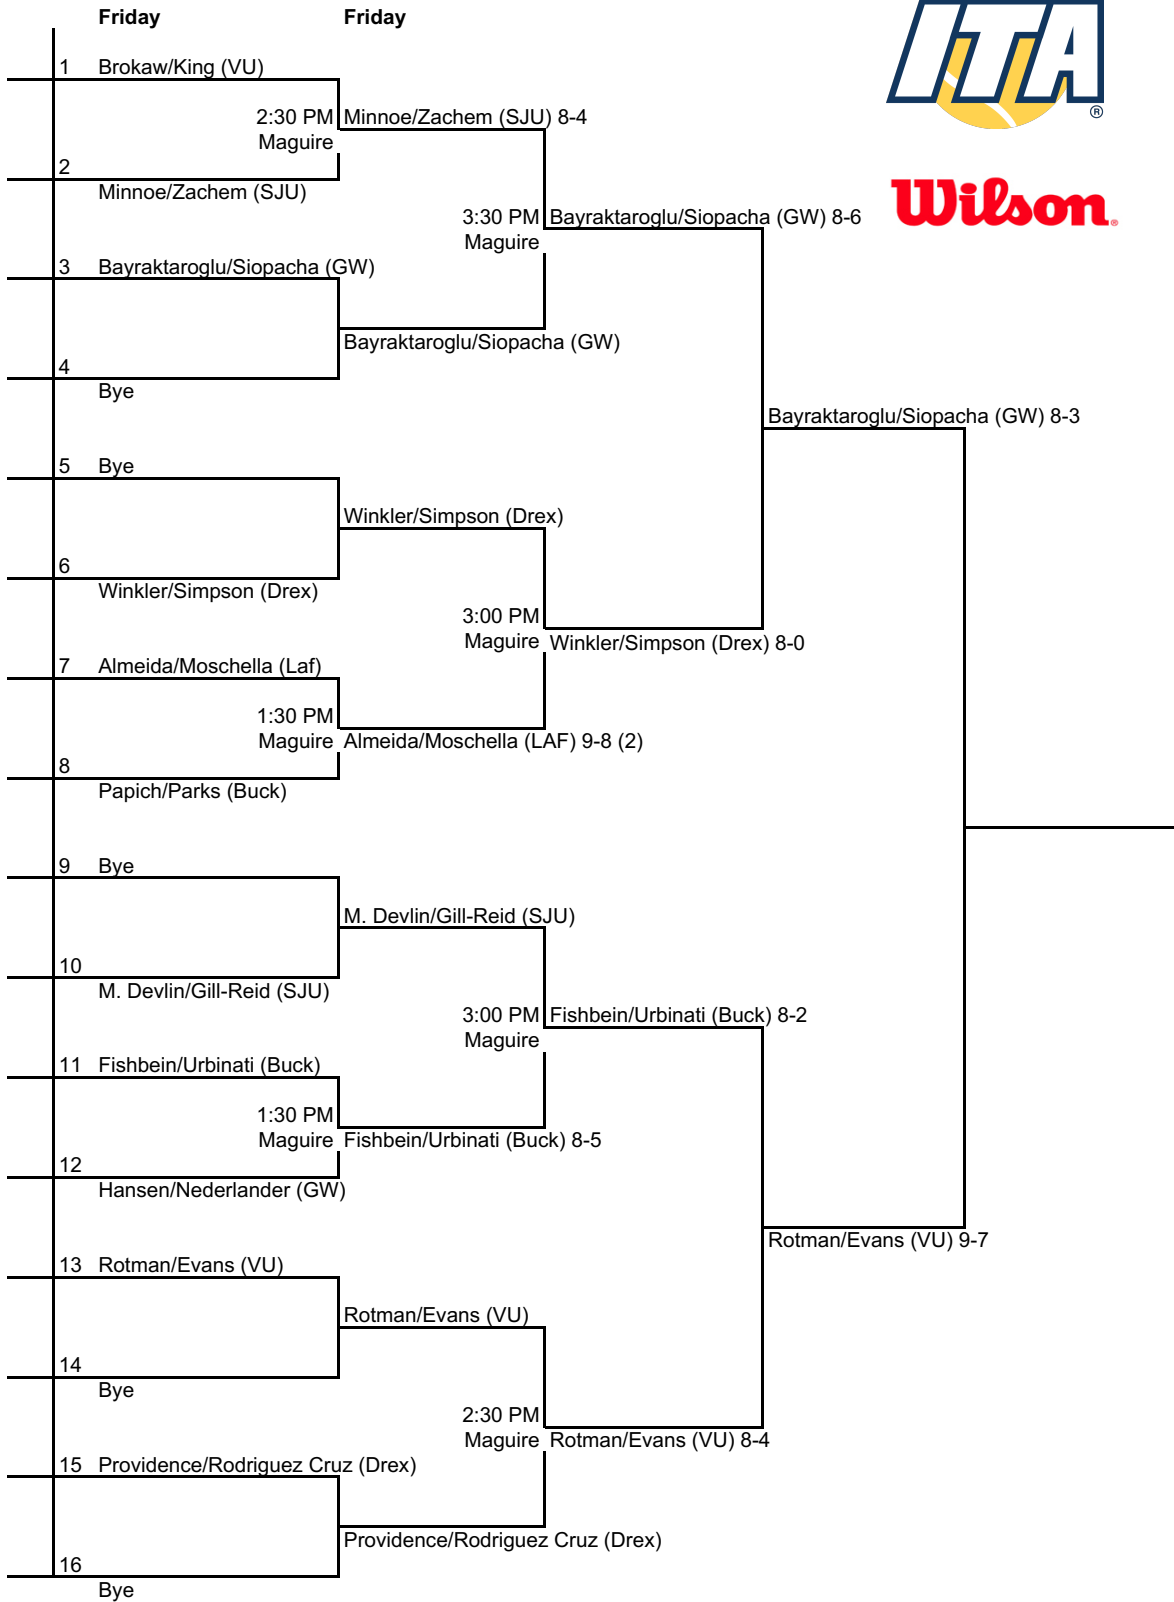

2016 SAINT JOSEPH'S INVITATIONAL - Doubles Flight 1

An Intercollegiate Tennis Association Sanctioned Event
 Hosted by Saint Joseph's (9/23 - 9/25)

2016 SAINT JOSEPH'S INVITATIONAL - Doubles Flight 1 Con.

CONSOLATION DRAW

Hosted by Saint Joseph's (9/23-9/25)

Friday

2016 SAINT JOSEPH'S INVITATIONAL - Doubles Flight 2

An Intercollegiate Tennis Association Sanctioned Event

Hosted by Saint Joseph's (9/23 - 9/25)

Friday		Friday	
1	Block/Olexson (Laf)		
	1:30 PM Maguire	Benhadi/Bunch (Drex) 8-0	
2	Benhadi/Bunch (Drex)		
		3:00 PM Maguire	Benhadi/Bunch (Drex) 8-2
3	Burdick/Speaker (VU)		
		Burdick/Speaker (VU)	
4	Bye		
			Benhadi/Bunch (Drex) 9-8 (5)
5	Krawiec/Siembida (Loy)		
	1:30 PM Maguire	Decamps/Kogan (GW) 8-2	
6	Decamps/Kogan (GW)		
		4:00 PM Maguire	Decamps/Kogan (GW) 8-3
7	Montes/Tracy (Laf)		
	2:30 PM Maguire	K. Devlin/Contrata (SJU) 8-3	
8	K. Devlin/Contrata (SJU)		
9	Busby/Bajet (VU)		
	1:30 PM Maguire	Busby/Bajet (VU) 8-4	
10	Auteri/Gannon (Buck)		
		3:00 PM Maguire	Busby/Bajet (VU) 8-0
11	Agee/Robertson (Loy)		
	1:30 PM Maguire	Agee/Robertson (Loy) 8-3	
12	Conrad/Hill (Laf)		
			Busby/Bajet (VU) 9-8 (7-4)
13	Coria/White (Drex)		
		Coria/White (Drex)	
14	Bye		
		4:00 PM Maguire	Bush/Leavy (Buck) 9-8 (4)
15	Brewer/Zimmerman (VU)		
	2:30 PM Maguire	Bush/Leavy (Buck) 9-7	
16	Bush/Leavy (Buck)		