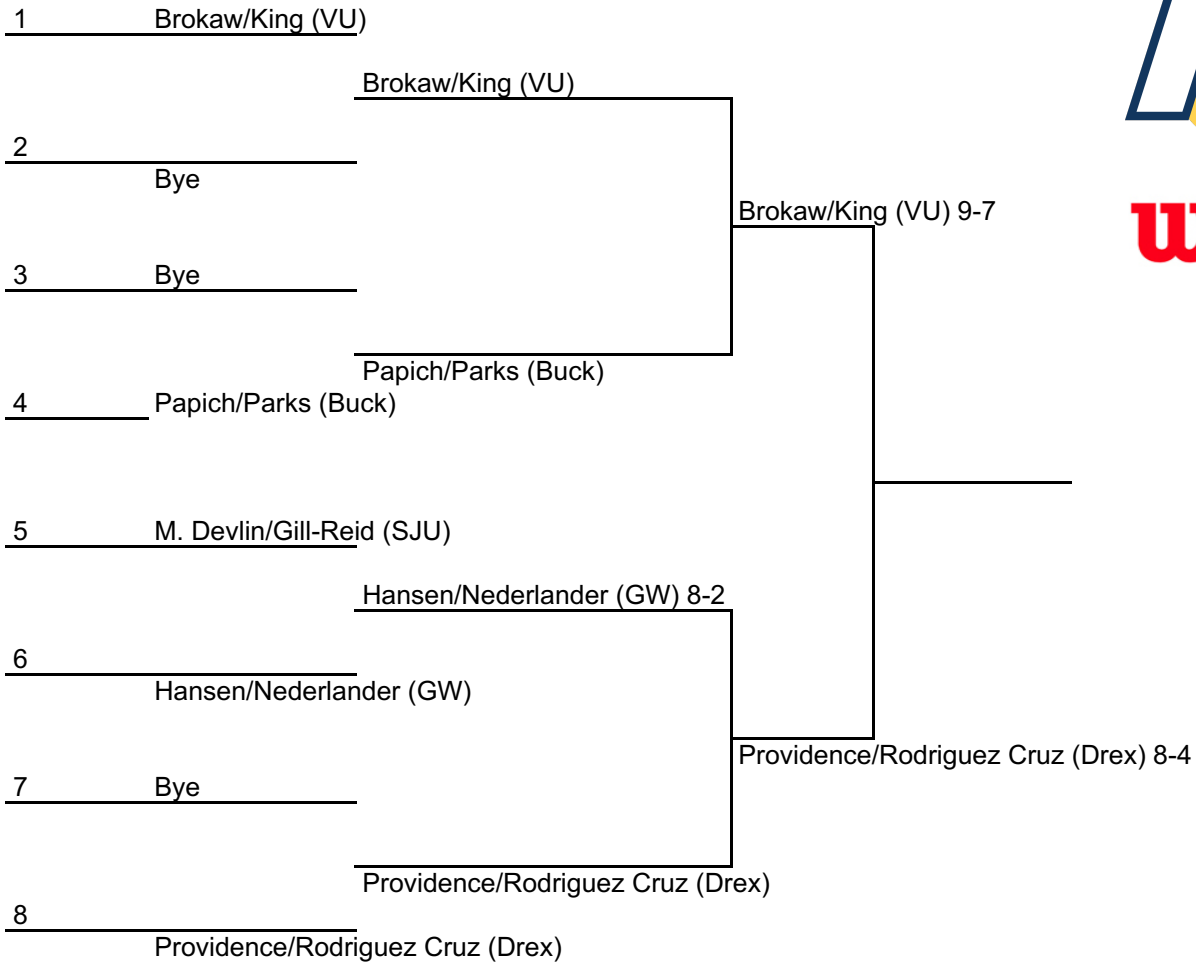

2016 SAINT JOSEPH'S INVITATIONAL - Doubles Flight 1

An Intercollegiate Tennis Association Sanctioned Event
 Hosted by Saint Joseph's (9/23 - 9/25)

2016 SAINT JOSEPH'S INVITATIONAL - Doubles Flight 1 Con.

CONSOLATION DRAW

Hosted by Saint Joseph's (9/23-9/25)

Friday

2016 SAINT JOSEPH'S INVITATIONAL - Doubles Flight 2

An Intercollegiate Tennis Association Sanctioned Event

Hosted by Saint Joseph's (9/23 - 9/25)