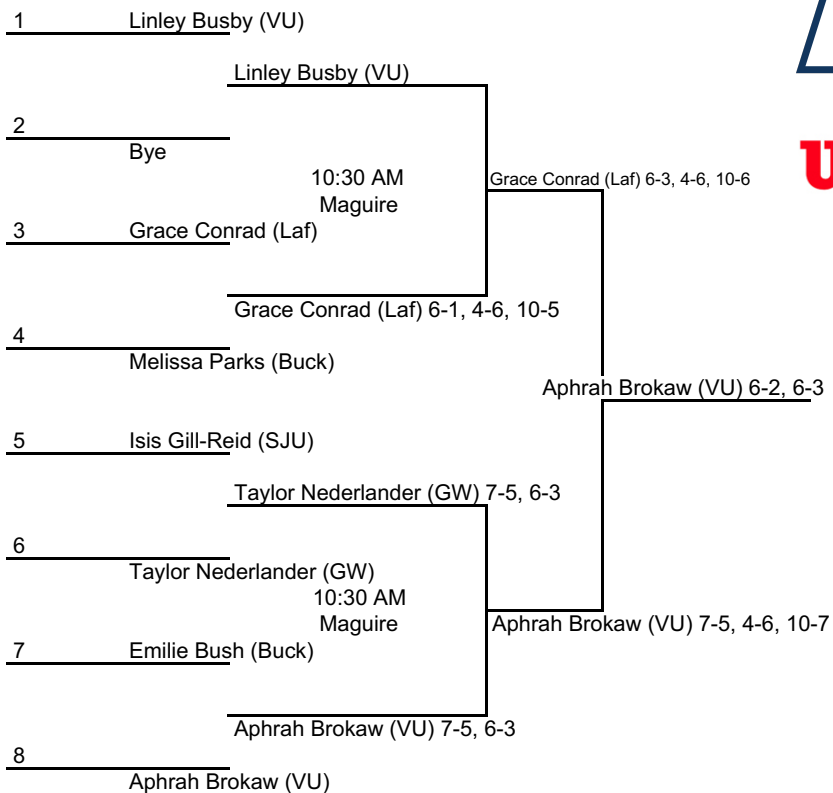

2016 SAINT JOSEPH'S INVITATIONAL - Singles Flight 2 Con.

CONSOLATION DRAW

Hosted by Saint Joseph's (9/23-9/25)

2016 SAINT JOSEPH'S INVITATIONAL - Singles Flight 3

An Intercollegiate Tennis Association Sanctioned Event

Hosted by Saint Joseph's (9/23-9/25)

	Saturday	Saturday	Sunday
1	Mishi Papich (Buck)		
	11:30 AM Maguire	Mishi Papich (Buck) 3-6, 6-3, 10-8	
2	Allison Hansen (GW)		
		1:30 PM Maguire	Mishi Papich (Buck) 6-3, 7-5
3	Ellie Zimmerman (VU)		
	11:30 AM Maguire	Anisiya Simpson (Drex) 6-4, 6-3	
4	Anisiya Simpson (Drex)		
		9:00 AM Maguire	Clary Rodriguez Cruz (Drex) 6-2, 6-4
5	Clary Rodriguez Cruz (Drex)		
	10:00 AM Finnesey	Clary Rodriguez Cruz (Drex) 6-1, 6-0	
6	Katie Hill (Laf)		
		1:30 PM Maguire	Clary Rodriguez Cruz (Drex) 2-6, 6-3, 10-6
7	Katherine Devlin (SJU)		
	10:00 AM Maguire	Katherine Devlin (SJU) 6-3, 2-0 (retired)	
8	Alexandria Agee (Loy)		
			Kamilla Beisenova (GW) 7-5, 6-3
9	Sydeny Siembida (Loy)		
	10:00 AM Finnesey	Paige Leavy (Buck) 6-2, 6-2	
10	Paige Leavy (Buck)		
		1:30 PM Maguire	Paige Leavy (Buck) 1-6, 7-5, 10-3
11	Lauren Tracy (Laf)		
	10:00 AM Maguire	Sarah Contrata (SJU) 6-0, 6-2	
12	Sarah Contrata (SJU)		
		9:00 AM Maguire	Kamilla Beisenova (GW) 7-6 (2), 5-7, 11-9
13	Ryshena Providence (Drex)		
	10:00 AM Finnesey	Ryshena Providence (Drex) 6-1, 6-3	
14	Gabby Montes (Laf)		
		1:30 PM Maguire	Kamilla Beisenova (GW) 6-1, 6-2
15	Connor Brewer (VU)		
	8:30 AM Finnesey	Kamilla Beisenova (GW) 6-2, 6-2	
16	Kamilla Beisenova (GW)