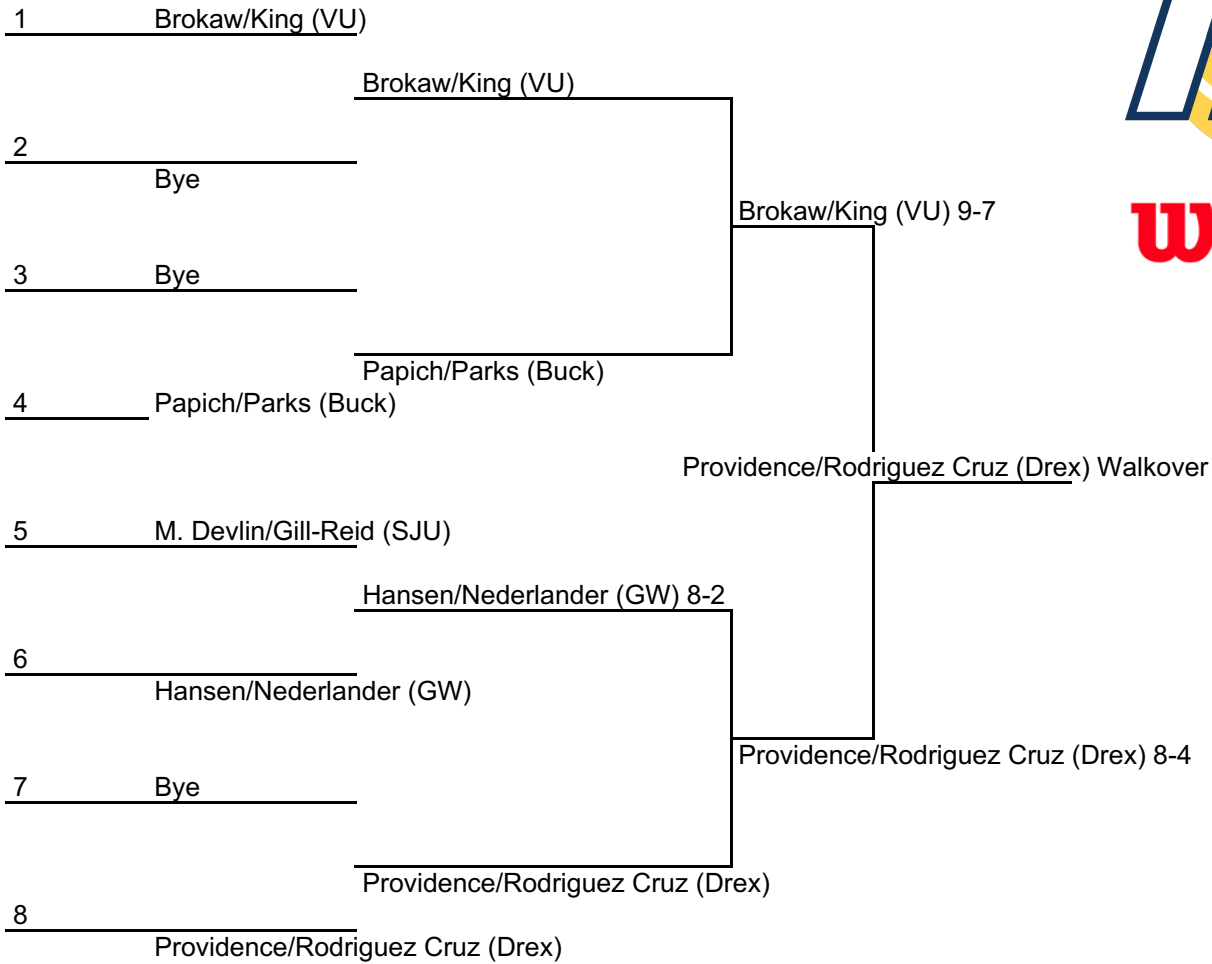

2016 SAINT JOSEPH'S INVITATIONAL - Doubles Flight 1 Con.

CONSOLATION DRAW

Hosted by Saint Joseph's (9/23-9/25)

Friday

2016 SAINT JOSEPH'S INVITATIONAL - Doubles Flight 2

An Intercollegiate Tennis Association Sanctioned Event

Hosted by Saint Joseph's (9/23 - 9/25)

Friday		Friday	
1	Block/Olexson (Laf)		
	1:30 PM Maguire	Benhadi/Bunch (Drex) 8-0	
2	Benhadi/Bunch (Drex)		
		3:00 PM Maguire	Benhadi/Bunch (Drex) 8-2
3	Burdick/Speaker (VU)		
		Burdick/Speaker (VU)	
4	Bye		
			Benhadi/Bunch (Drex) 9-8 (5)
5	Krawiec/Siembida (Loy)		
	1:30 PM Maguire	Decamps/Kogan (GW) 8-2	
6	Decamps/Kogan (GW)		
		4:00 PM Maguire	Decamps/Kogan (GW) 8-3
7	Montes/Tracy (Laf)		
	2:30 PM Maguire	K. Devlin/Contrata (SJU) 8-3	
8	K. Devlin/Contrata (SJU)		
			Benhadi/Bunch (Drex) 9-7
9	Busby/Bajet (VU)		
	1:30 PM Maguire	Busby/Bajet (VU) 8-4	
10	Auteri/Gannon (Buck)		
		3:00 PM Maguire	Busby/Bajet (VU) 8-0
11	Agee/Robertson (Loy)		
	1:30 PM Maguire	Agee/Robertson (Loy) 8-3	
12	Conrad/Hill (Laf)		
			Busby/Bajet (VU) 9-8 (7-4)
13	Coria/White (Drex)		
		Coria/White (Drex)	
14	Bye		
		4:00 PM Maguire	Bush/Leavy (Buck) 9-8 (4)
15	Brewer/Zimmerman (VU)		
	2:30 PM Maguire	Bush/Leavy (Buck) 9-7	
16	Bush/Leavy (Buck)