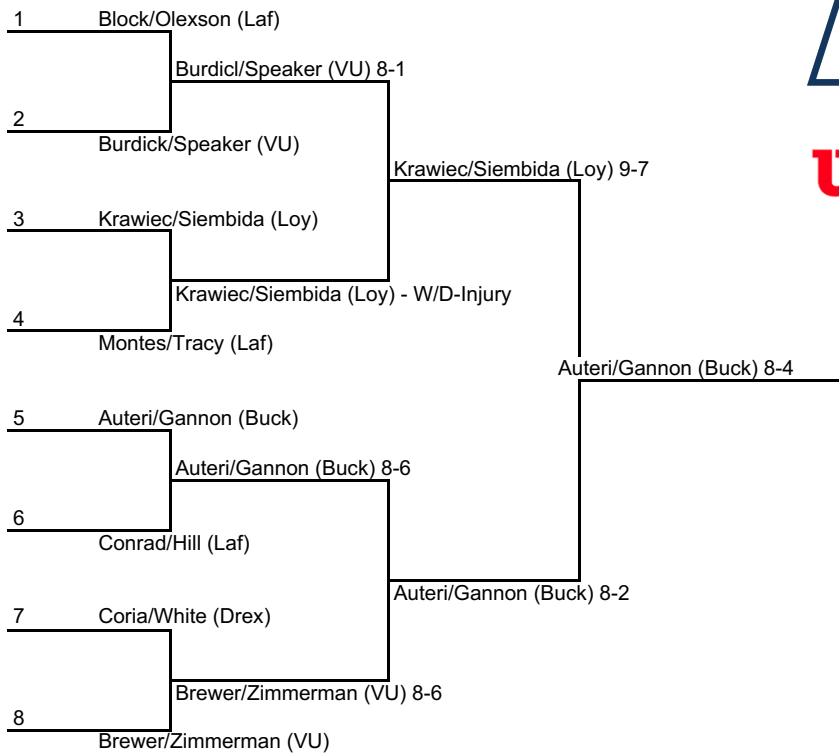

2016 SAINT JOSEPH'S INVITATIONAL - Doubles Flight 2 Con.

CONSOLATION DRAW

Hosted by Saint Joseph's (9/23-9/25)

Friday

2016 SAINT JOSEPH'S INVITATIONAL - Singles Flight 1

An Intercollegiate Tennis Association Sanctioned Event
Hosted by Saint Joseph's (9/23-9/25)

Saturday		Saturday	Sunday		
1	Maria Siopacha (GW)	Maria Siopacha (GW)	 		
2	Bye	12:00 PM Maguire		Maria Siopacha (GW) 6-0, 6-0	
3	Rocine Moschella (Laf)	Rocine Moschella (Laf)		9:00 AM Maguire	
4	Bye				Maria Siopacha (GW) 6-0, 6-2
5	Bye	Claire Minnoe (SJU)		12:00 PM Maguire	
6	Claire Minnoe (SJU)				Claire Minnoe (SJU) 6-4, 6-3
7	Bye	Lauren Fishbein (Buck)		12:00 PM Maguire	
8	Lauren Fishbein (Buck)				Marie-Louise Decamps (GW) 2-6, 6-0, 1
9	Lindsey Evans (VU)	Melis Bayraktaroglu (GW) 6-3, 6-3		9:00 AM Maguire	
10	10:00 AM Maguire Melis Bayraktaroglu (GW)				Melis Bayraktaroglu (GW) 6-3, 6-3
11	Lea Winkler (Drex)	Lea Winkler (Drex)		12:00 PM Maguire	
12	Bye				Marie-Louise Decamps (GW) 1-6, 6-1, 10-4
13	Michele Urbanati (Buck)	Maureen Devlin (SJU) 6-2, 6-1		10:00 AM Maguire	
14	10:00 AM Maguire Maureen Devlin (SJU)				Marie-Louise Decamps (GW) 6-4, 6-0
15	Marie-Louise Decamps (GW)	12:00 PM Maguire		10:00 AM Maguire	
16	10:00 AM Maguire Kaylan Rotman (VU)				Marie-Louise Decamps (GW) 7-6 (4), 6-0