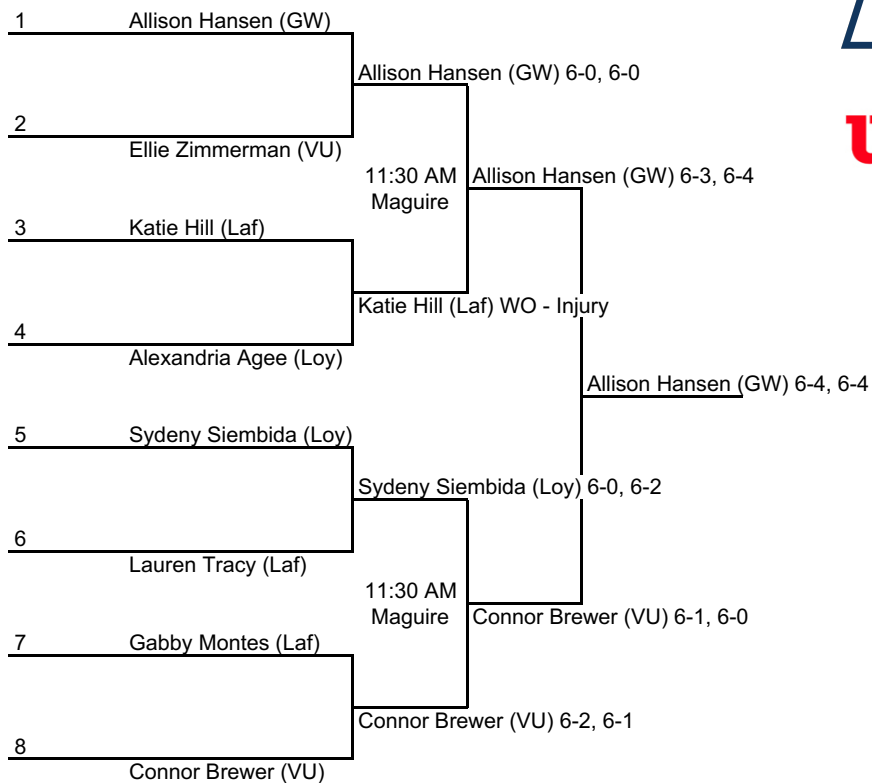

Hosted by Saint Joseph's (9/23-9/25)

	Saturday	Saturday	Sunday
1	Mishi Papich (Buck)		
	11:30 AM Maguire	Mishi Papich (Buck) 3-6, 6-3, 10-8	
2	Allison Hansen (GW)		
		1:30 PM Maguire	Mishi Papich (Buck) 6-3, 7-5
3	Ellie Zimmerman (VU)		
	11:30 AM Maguire	Anisiya Simpson (Drex) 6-4, 6-3	
4	Anisiya Simpson (Drex)		
		9:00 AM Maguire	Clary Rodriguez Cruz (Drex) 6-2, 6-4
5	Clary Rodriguez Cruz (Drex)		
	10:00 AM Finnesey	Clary Rodriguez Cruz (Drex) 6-1, 6-0	
6	Katie Hill (Laf)		
		1:30 PM Maguire	Clary Rodriguez Cruz (Drex) 2-6, 6-3, 10-6
7	Katherine Devlin (SJU)		
	10:00 AM Maguire	Katherine Devlin (SJU) 6-3, 2-0 (retired)	
8	Alexandria Agee (Loy)		
			Kamilla Beisenova (GW) 7-5, 6-3
9	Sydeny Siembida (Loy)		
	10:00 AM Finnesey	Paige Leavy (Buck) 6-2, 6-2	
10	Paige Leavy (Buck)		
		1:30 PM Maguire	Paige Leavy (Buck) 1-6, 7-5, 10-3
11	Lauren Tracy (Laf)		
	10:00 AM Maguire	Sarah Contrata (SJU) 6-0, 6-2	
12	Sarah Contrata (SJU)		
		9:00 AM Maguire	Kamilla Beisenova (GW) 7-6 (2), 5-7, 11-9
13	Ryshena Providence (Drex)		
	10:00 AM Finnesey	Ryshena Providence (Drex) 6-1, 6-3	
14	Gabby Montes (Laf)		
		1:30 PM Maguire	Kamilla Beisenova (GW) 6-1, 6-2
15	Connor Brewer (VU)		
	8:30 AM Finnesey	Kamilla Beisenova (GW) 6-2, 6-2	
16	Kamilla Beisenova (GW)		

2016 SAINT JOSEPH'S INVITATIONAL - Singles Flight 3 Con.

CONSOLATION DRAW

Hosted by Saint Joseph's (9/23-9/25)

2016 SAINT JOSEPH'S INVITATIONAL - Singles Flight 4

An Intercollegiate Tennis Association Sanctioned Event
Hosted by Saint Joseph's (9/23-9/25)