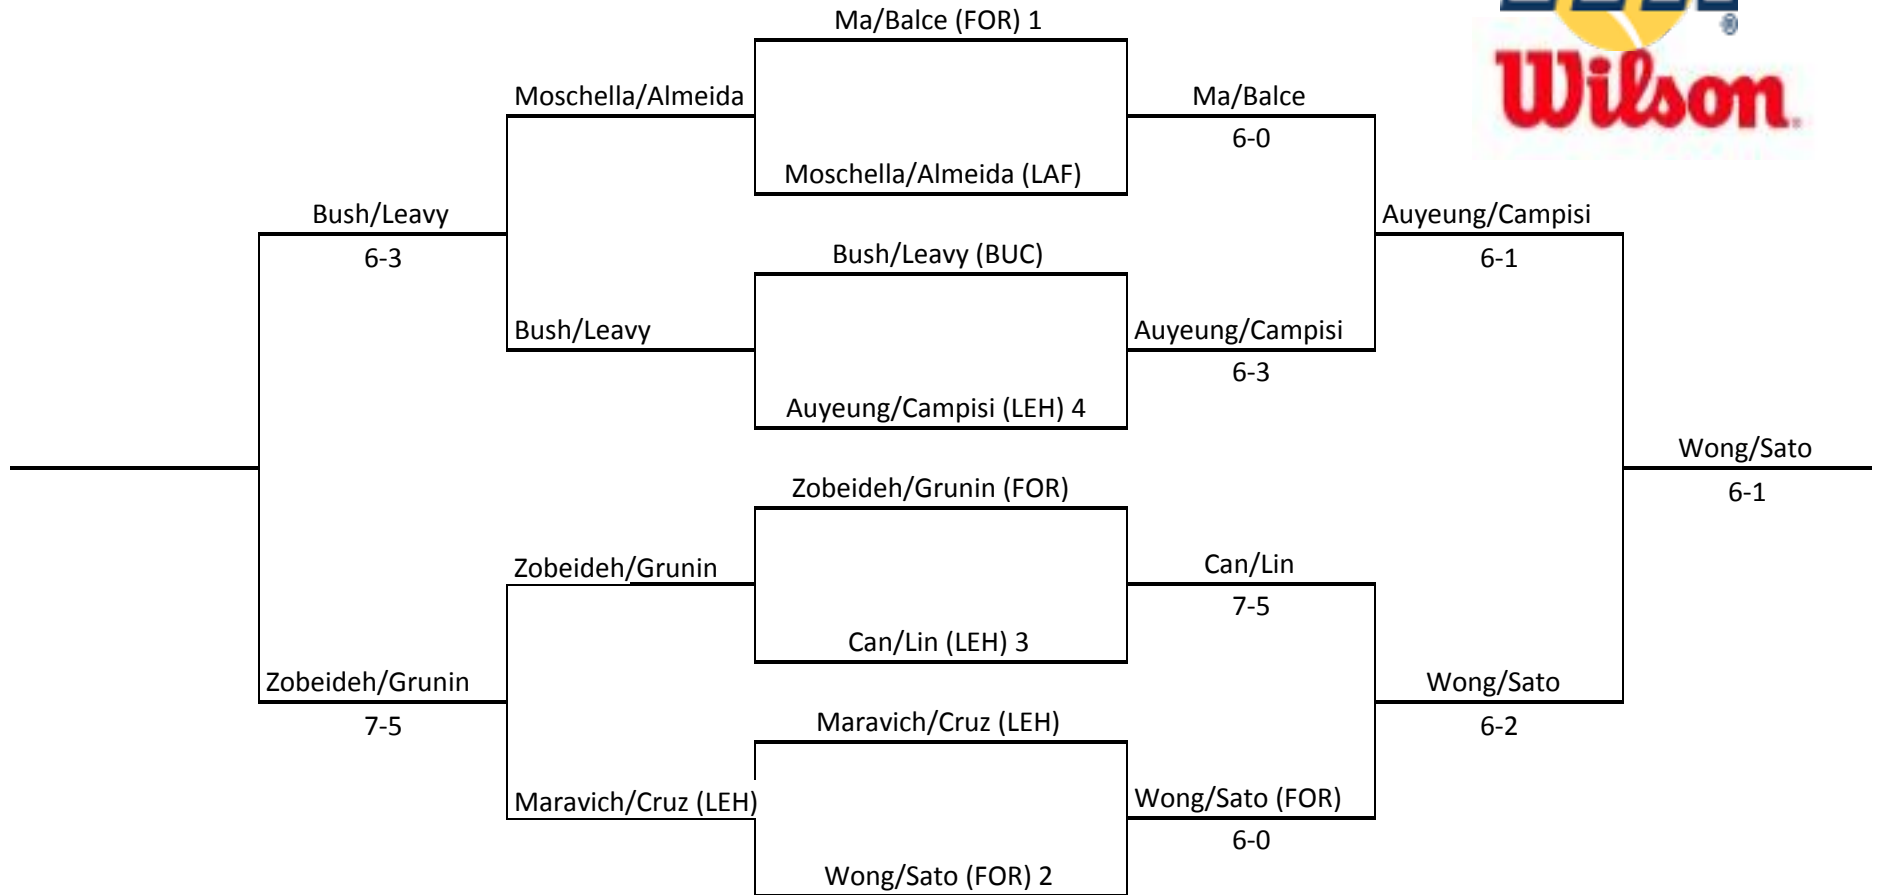

Adams (#1 Women's Doubles)
 An Intercollegiate Tennis Association Sanctioned Event
 LEHIGH UNIVERSITY Oct. 1-2

Kungl (#2 Women's Doubles)

An Intercollegiate Tennis Association Sanctioned Event
 LEHIGH UNIVERSITY Oct. 1-2