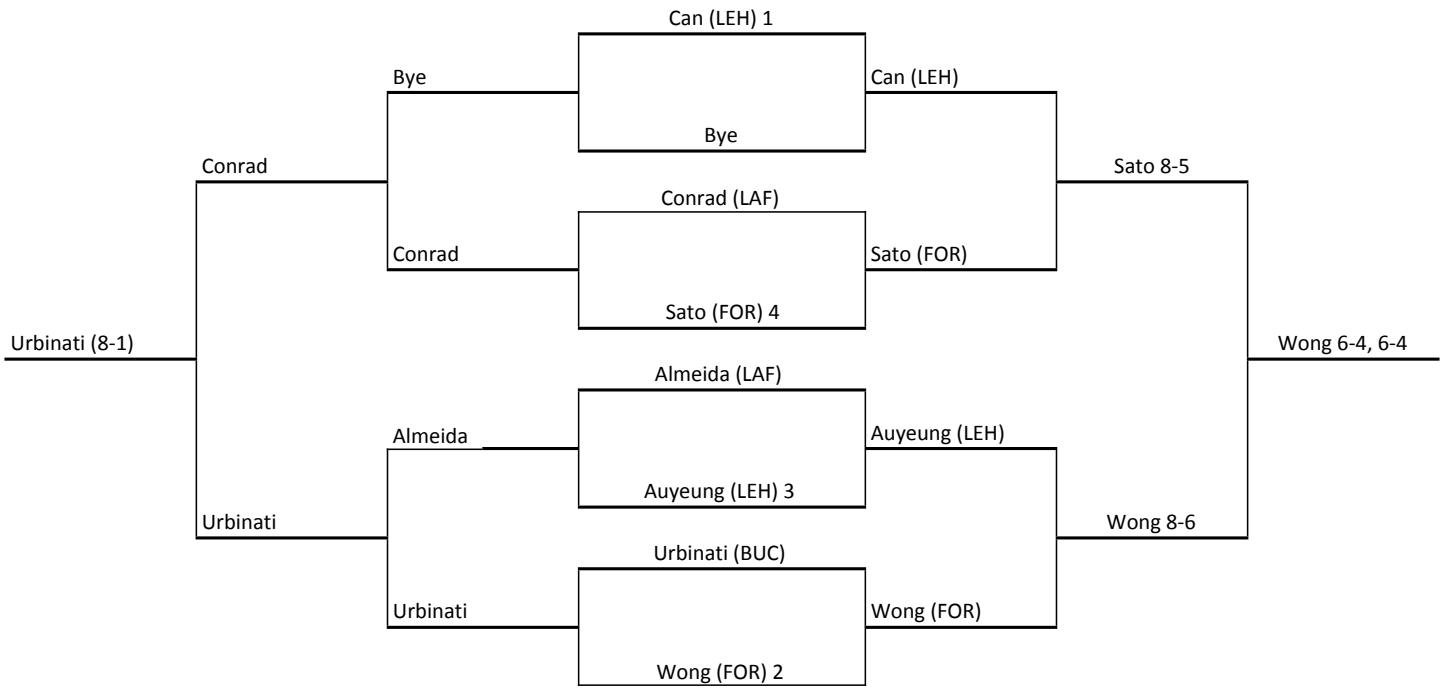

List (#1 Men's Doubles)

An Intercollegiate Tennis Association Sanctioned Event
 LEHIGH UNIVERSITY Oct. 1-2

Gelrod (#2 Men's Doubles)
 An Intercollegiate Tennis Association Sanctioned Event
 LEHIGH UNIVERSITY Oct. 1-2

Herman (#1 Women's Singles)
An Intercollegiate Tennis Association Sanctioned Event
LEHIGH UNIVERSITY Oct 1-2

Ellenbogen (#2 Women's Singles)

An Intercollegiate Tennis Association Sanctioned Event
 LEHIGH UNIVERSITY Oct. 1-2