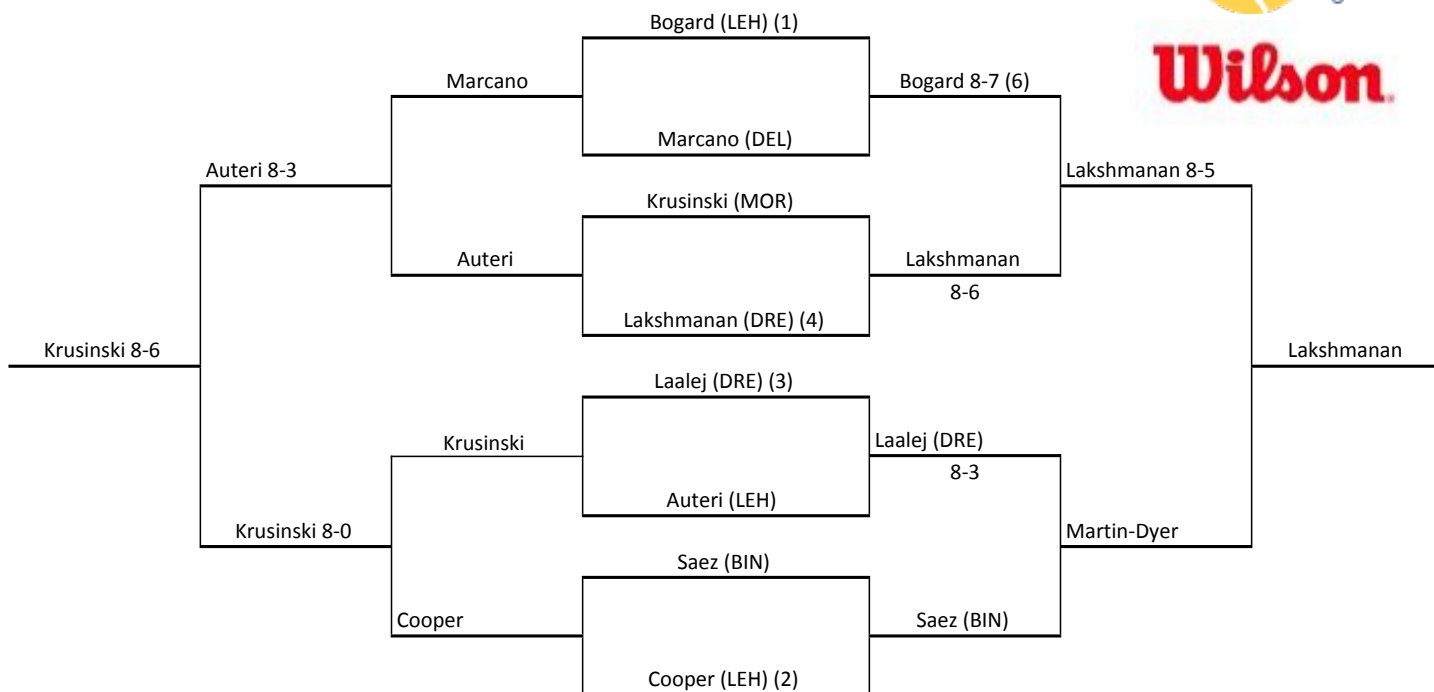

Ulrich (#1 Men's Singles)

An Intercollegiate Tennis Association Sanctioned Event
 LEHIGH UNIVERSITY OCT 1-2

Talmud (#2 Men's Singles)
An Intercollegiate Tennis Association Sanctioned Event
LEHIGH UNIVERSITY OCT 1-2

Shook (#3 Men's Singles)
 An Intercollegiate Tennis Association Sanctioned Event
 LEHIGH UNIVERSITY OCT 1-2

Andruskevich (#4 Men's Singles)
 An Intercollegiate Tennis Association Sanctioned Event
 LEHIGH UNIVERSITY OCT 1-2