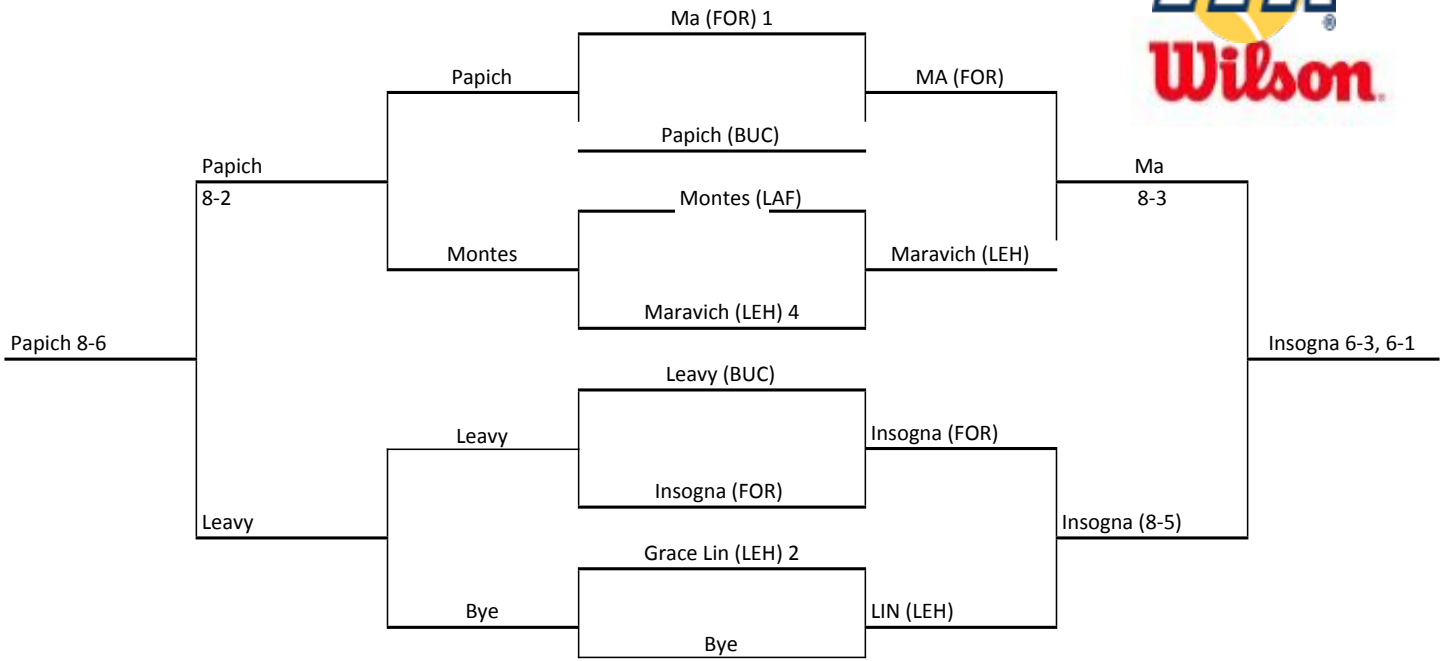

Shook (#3 Men's Singles)
 An Intercollegiate Tennis Association Sanctioned Event
 LEHIGH UNIVERSITY OCT 1-2

Andruskevich (#4 Men's Singles)
 An Intercollegiate Tennis Association Sanctioned Event
 LEHIGH UNIVERSITY OCT 1-2

List (#1 Men's Doubles)

An Intercollegiate Tennis Association Sanctioned Event
 LEHIGH UNIVERSITY Oct. 1-2

Gelrod (#2 Men's Doubles)
 An Intercollegiate Tennis Association Sanctioned Event
 LEHIGH UNIVERSITY Oct. 1-2

Herman (#1 Women's Singles)
An Intercollegiate Tennis Association Sanctioned Event
LEHIGH UNIVERSITY Oct 1-2

Ellenbogen (#2 Women's Singles)

An Intercollegiate Tennis Association Sanctioned Event
 LEHIGH UNIVERSITY Oct. 1-2