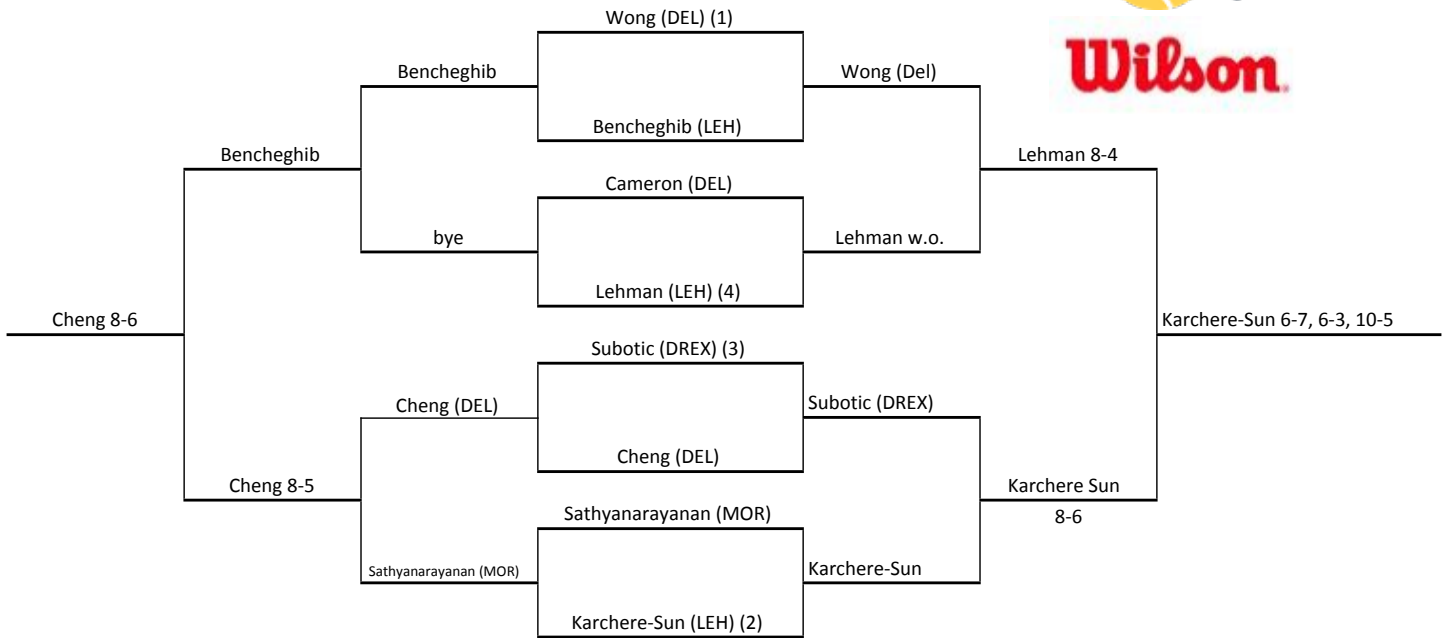

Ulrich (#1 Men's Singles)

An Intercollegiate Tennis Association Sanctioned Event
 LEHIGH UNIVERSITY OCT 1-2

Talmud (#2 Men's Singles)
An Intercollegiate Tennis Association Sanctioned Event
LEHIGH UNIVERSITY OCT 1-2

Shook (#3 Men's Singles)
 An Intercollegiate Tennis Association Sanctioned Event
 LEHIGH UNIVERSITY OCT 1-2

Andruskevich (#4 Men's Singles)
 An Intercollegiate Tennis Association Sanctioned Event
 LEHIGH UNIVERSITY OCT 1-2