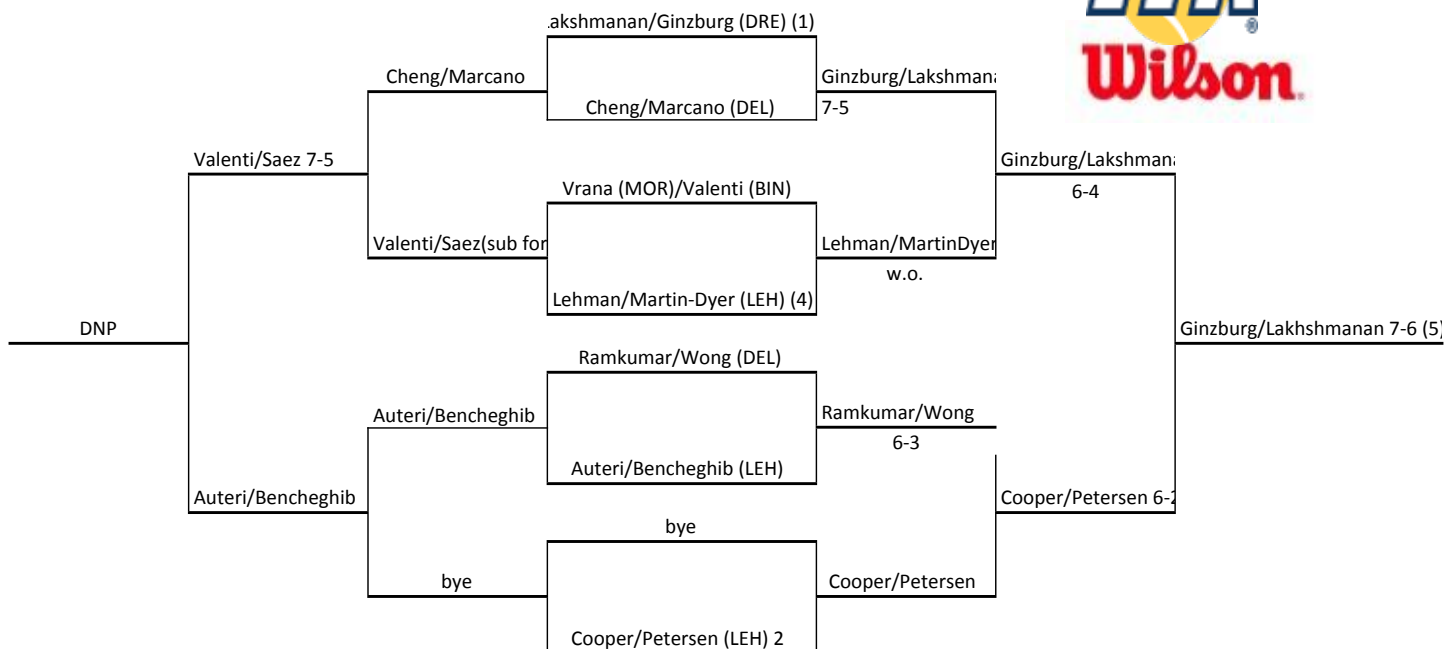

Shook (#3 Men's Singles)
 An Intercollegiate Tennis Association Sanctioned Event
 LEHIGH UNIVERSITY OCT 1-2

Andruskevich (#4 Men's Singles)
 An Intercollegiate Tennis Association Sanctioned Event
 LEHIGH UNIVERSITY OCT 1-2

List (#1 Men's Doubles)

An Intercollegiate Tennis Association Sanctioned Event
 LEHIGH UNIVERSITY Oct. 1-2

Gelrod (#2 Men's Doubles)
 An Intercollegiate Tennis Association Sanctioned Event
 LEHIGH UNIVERSITY Oct. 1-2