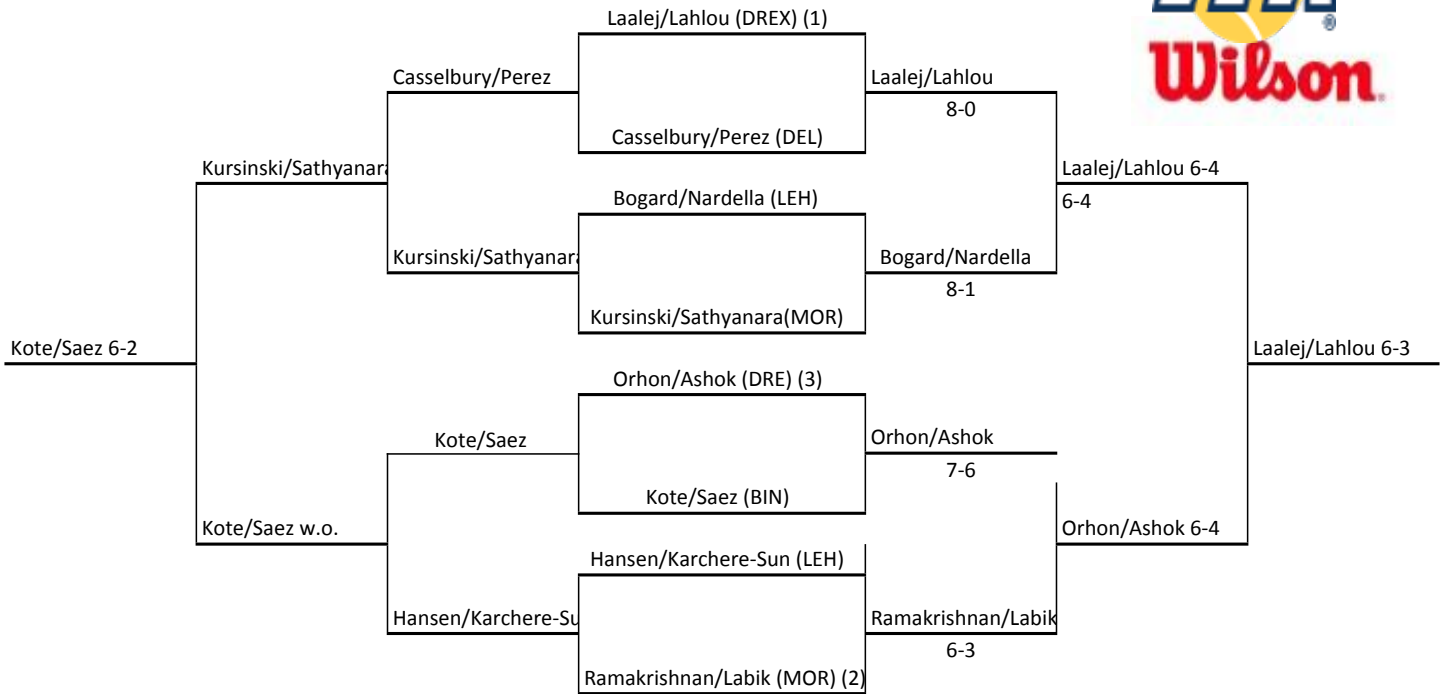

Shook (#3 Men's Singles)
 An Intercollegiate Tennis Association Sanctioned Event
 LEHIGH UNIVERSITY OCT 1-2

Andruskevich (#4 Men's Singles)
 An Intercollegiate Tennis Association Sanctioned Event
 LEHIGH UNIVERSITY OCT 1-2

List (#1 Men's Doubles)

An Intercollegiate Tennis Association Sanctioned Event
 LEHIGH UNIVERSITY Oct. 1-2

Gelrod (#2 Men's Doubles)
 An Intercollegiate Tennis Association Sanctioned Event
 LEHIGH UNIVERSITY Oct. 1-2