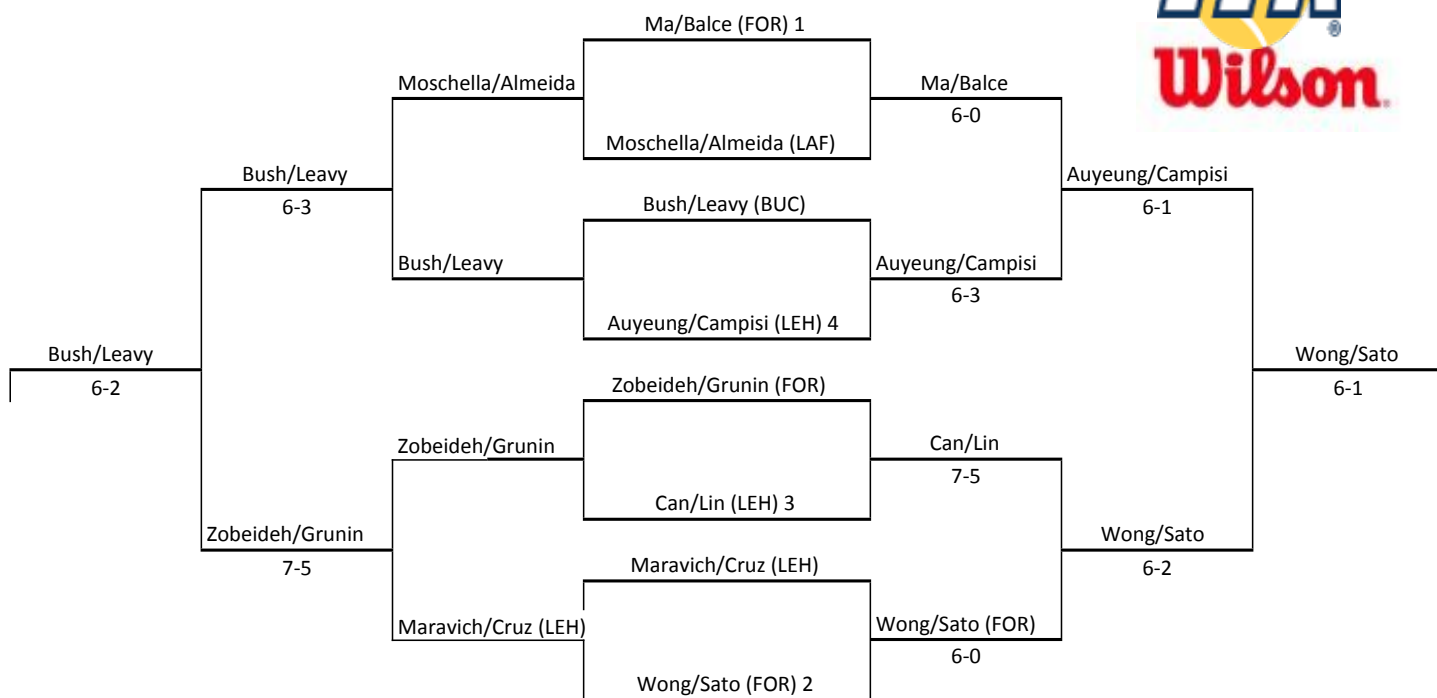

Adams (#1 Women's Doubles)
An Intercollegiate Tennis Association Sanctioned Event
LEHIGH UNIVERSITY Oct. 1-2