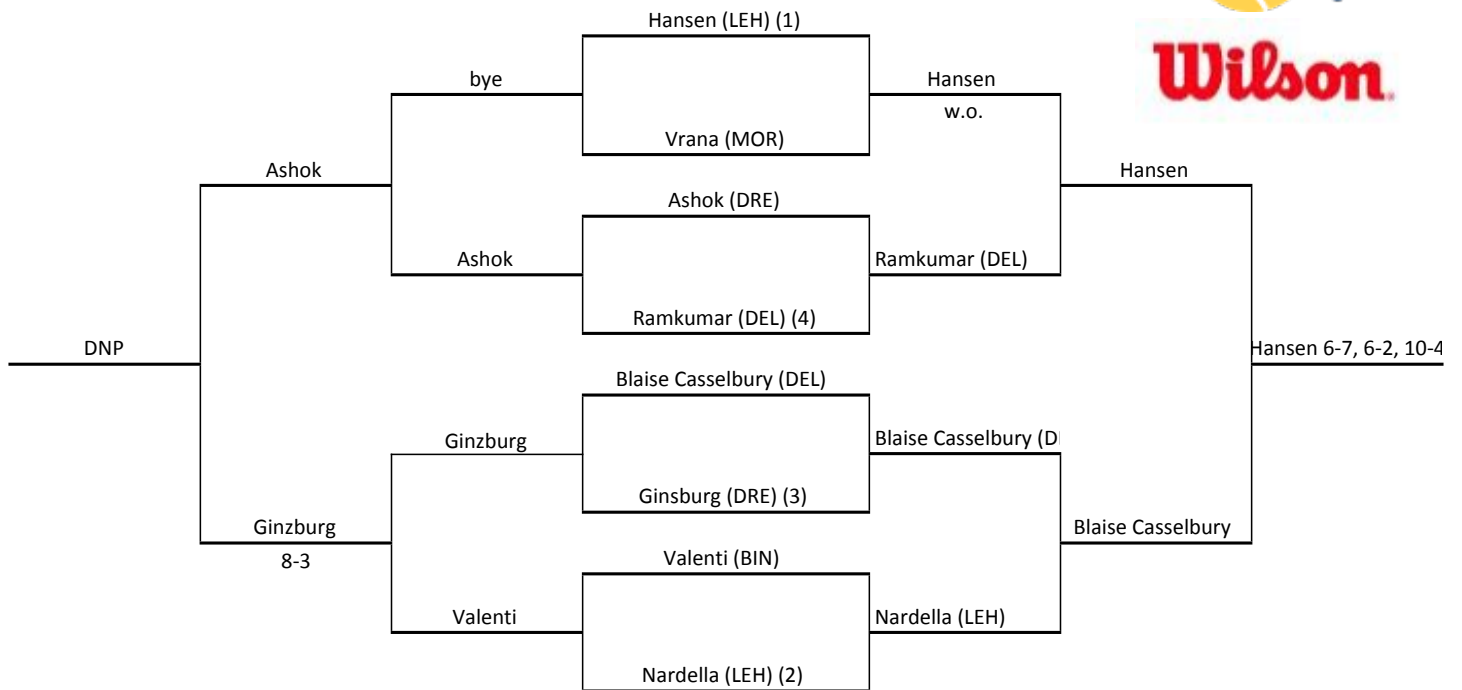

Ulrich (#1 Men's Singles)

An Intercollegiate Tennis Association Sanctioned Event
 LEHIGH UNIVERSITY OCT 1-2

Talmud (#2 Men's Singles)
An Intercollegiate Tennis Association Sanctioned Event
LEHIGH UNIVERSITY OCT 1-2

Shook (#3 Men's Singles)
 An Intercollegiate Tennis Association Sanctioned Event
 LEHIGH UNIVERSITY OCT 1-2

Andruskevich (#4 Men's Singles)
 An Intercollegiate Tennis Association Sanctioned Event
 LEHIGH UNIVERSITY OCT 1-2