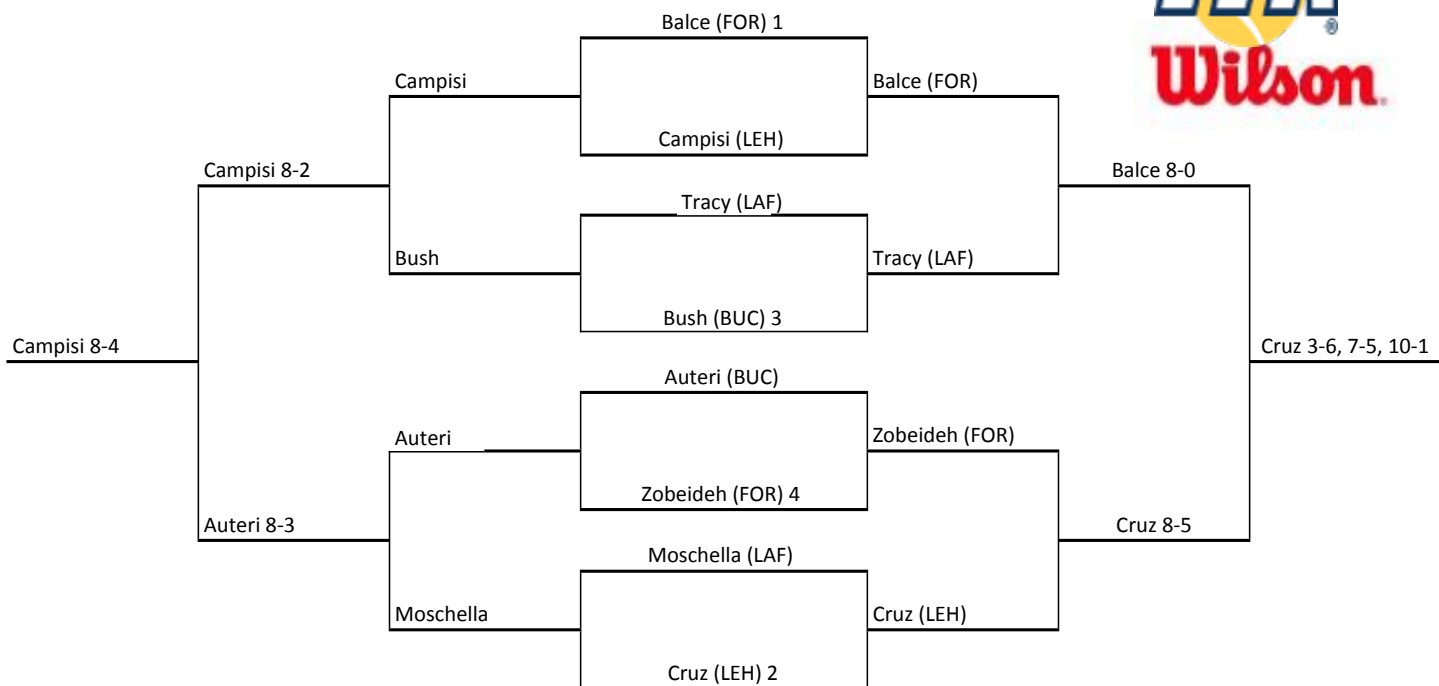

List (#1 Men's Doubles)

An Intercollegiate Tennis Association Sanctioned Event
 LEHIGH UNIVERSITY Oct. 1-2

Gelrod (#2 Men's Doubles)
 An Intercollegiate Tennis Association Sanctioned Event
 LEHIGH UNIVERSITY Oct. 1-2

Herman (#1 Women's Singles)
An Intercollegiate Tennis Association Sanctioned Event
LEHIGH UNIVERSITY Oct 1-2

Ellenbogen (#2 Women's Singles)

An Intercollegiate Tennis Association Sanctioned Event
 LEHIGH UNIVERSITY Oct. 1-2

Nelson (#3 Women's Singles)
 An Intercollegiate Tennis Association Sanctioned Event
 LEHIGH UNIVERSITY Oct. 1-2

Fox (#4 Women's Singles)
 An Intercollegiate Tennis Association Sanctioned Event
 LEHIGH UNIVERSITY Oct. 1-2