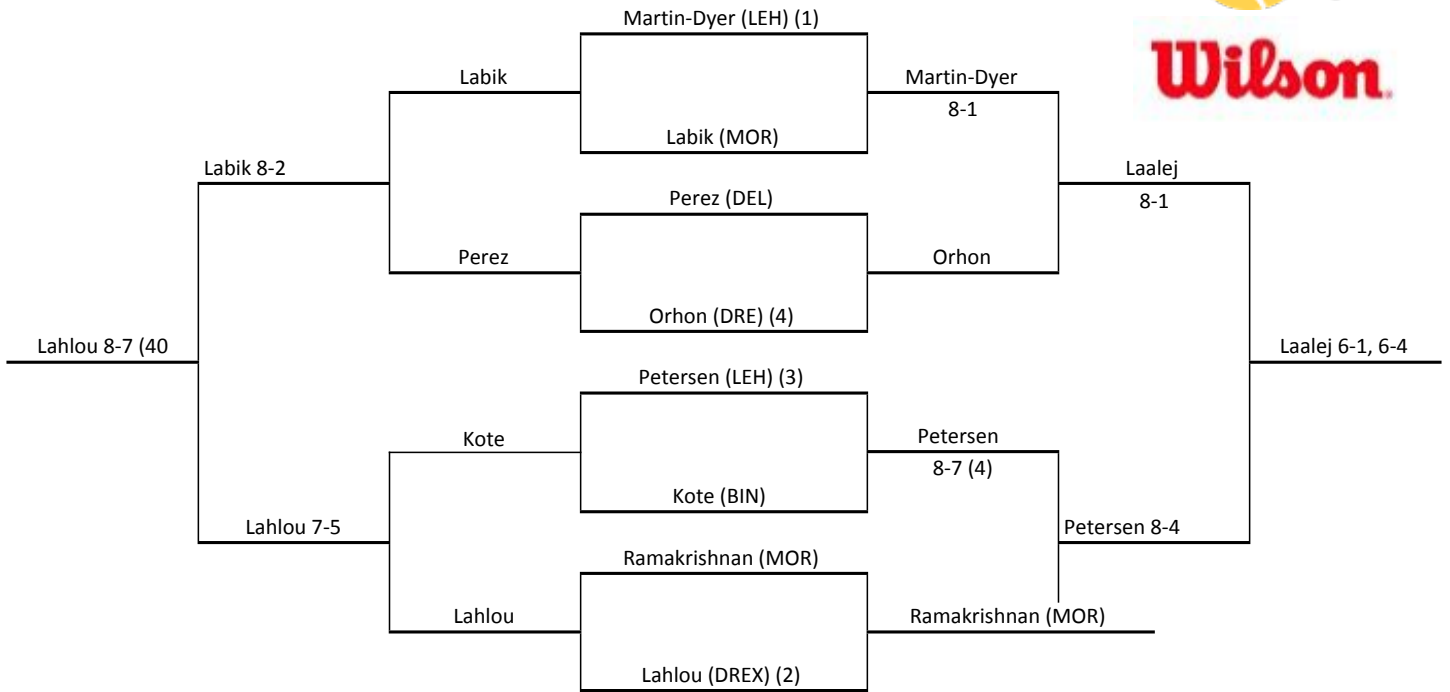

Ulrich (#1 Men's Singles)

An Intercollegiate Tennis Association Sanctioned Event
 LEHIGH UNIVERSITY OCT 1-2

Talmud (#2 Men's Singles)
An Intercollegiate Tennis Association Sanctioned Event
LEHIGH UNIVERSITY OCT 1-2